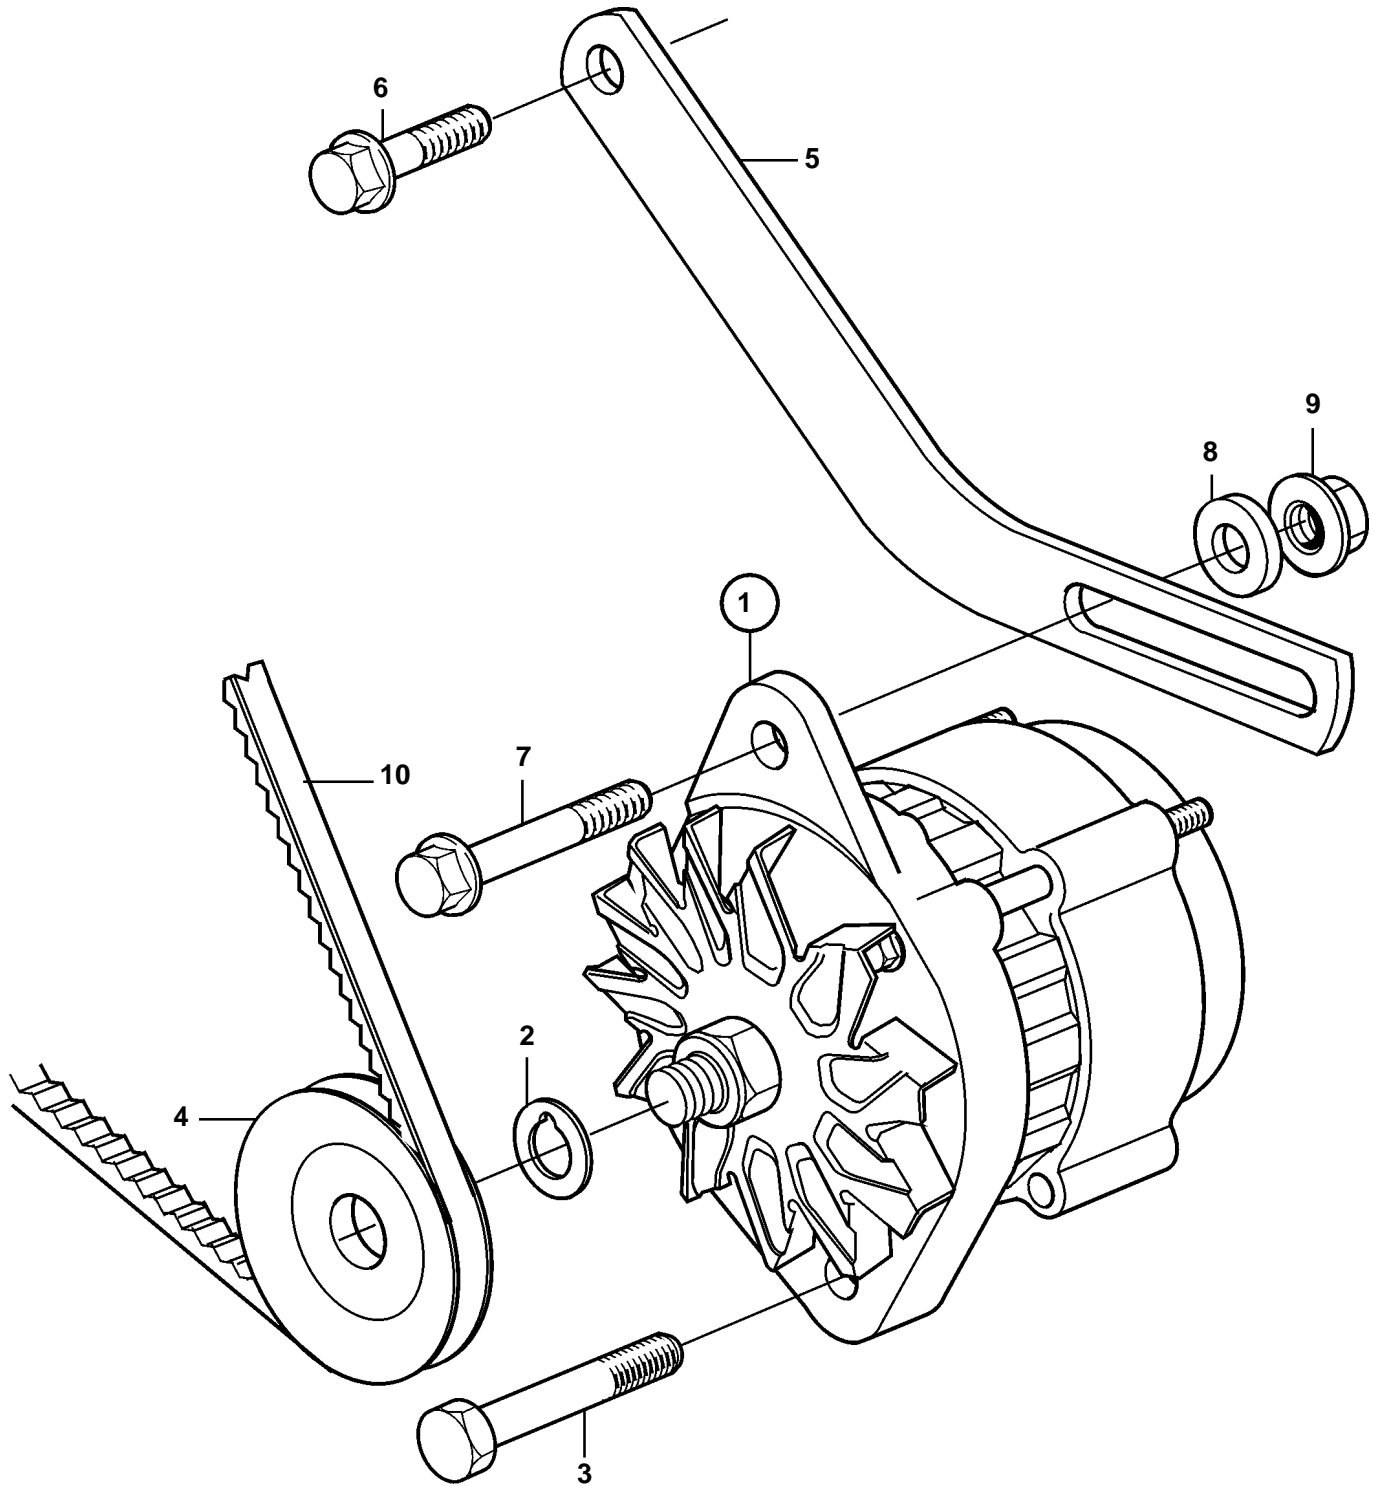

D2-55A, D2-55B

D2-55A, D2-55B

REF	PART NO.	QTY	DESCRIPTION	SEE SEC.	NOTES
1	872235	1	Alternator		14V 60A
	3803260	1	Alternator, exch, exch		14V 60A
			· Bulletin P-32-1-4	P-32-1-4-EN	Alternators wrong assembled
1				21500	
	3803260	1	Alternator, exch		14V 60A
			· Bulletin P-32-1-4	P-32-1-4-EN	Alternators wrong assembled
2		2	· Washer		
3	3583617	1	Screw		
4	3583616	1	Pulley		
5	3584100	1	Tensioner		
6	945444	1	Flange screw		
7	947760	1	Flange screw		
8	976944	1	Washer		
9	948645	1	Flange lock nut		
10	978710	1	V-belt		(967114)