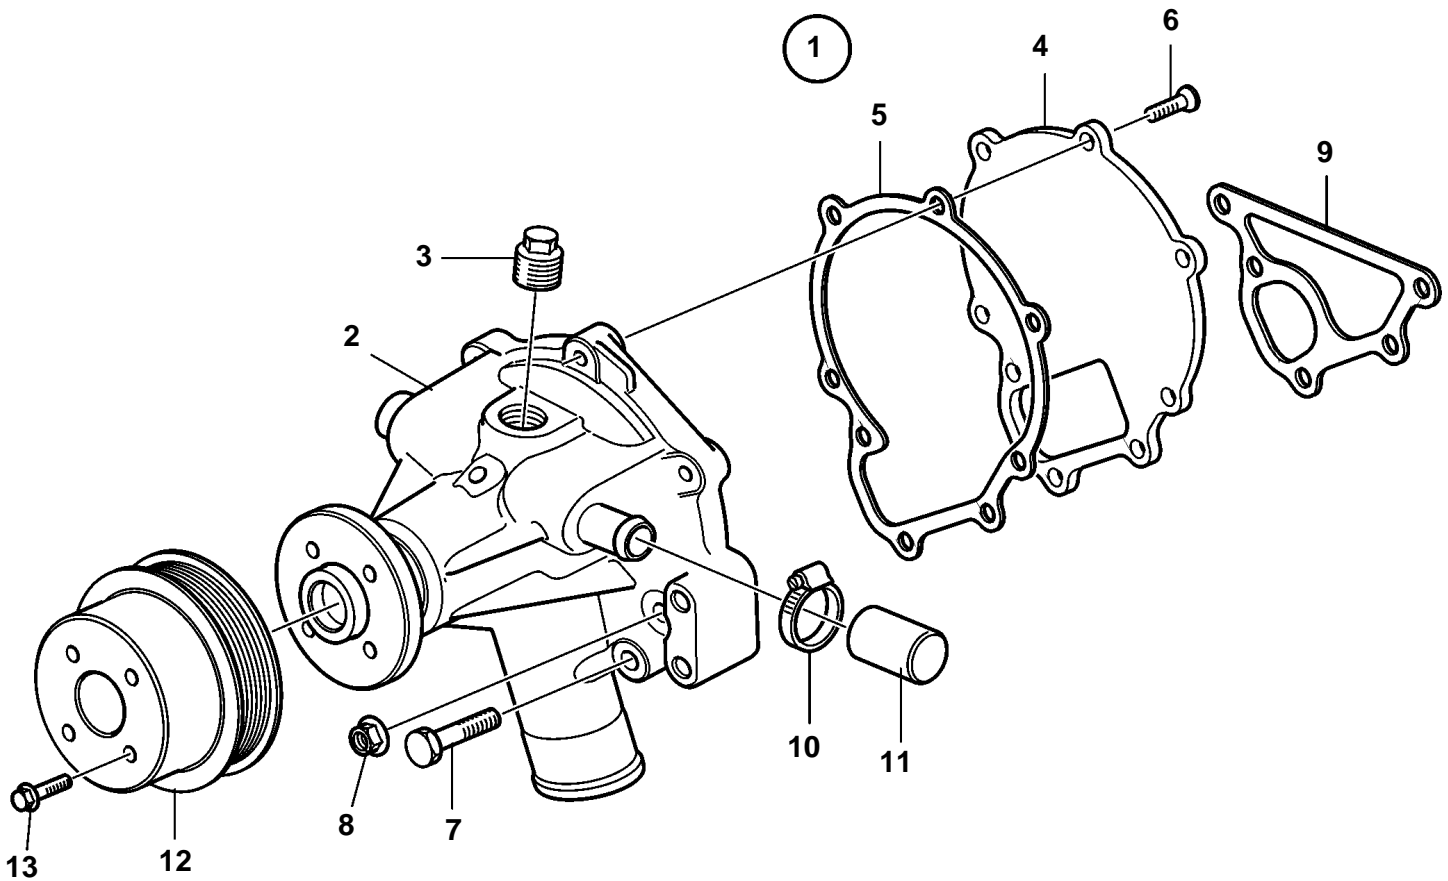

D2-55F

24447

**D2-55F**

REF	PART NO.	QTY	DESCRIPTION
1	21169678	1	Water pump
	3801345	1	Coolant pump, exch, exch
2		1	· Water pump
3		1	· Plug
4	3580575	1	· Plate
5	3580576	1	· Plate
6	3580577	3	· Screw
7	3580258	4	Screw
8	945407	1	Flange nut
9	21194527	1	Gasket
10	961664	1	Hose clamp
11	842235	1	Cardboard tube
12	21194494	1	Pulley
13	3580581	4	Screw