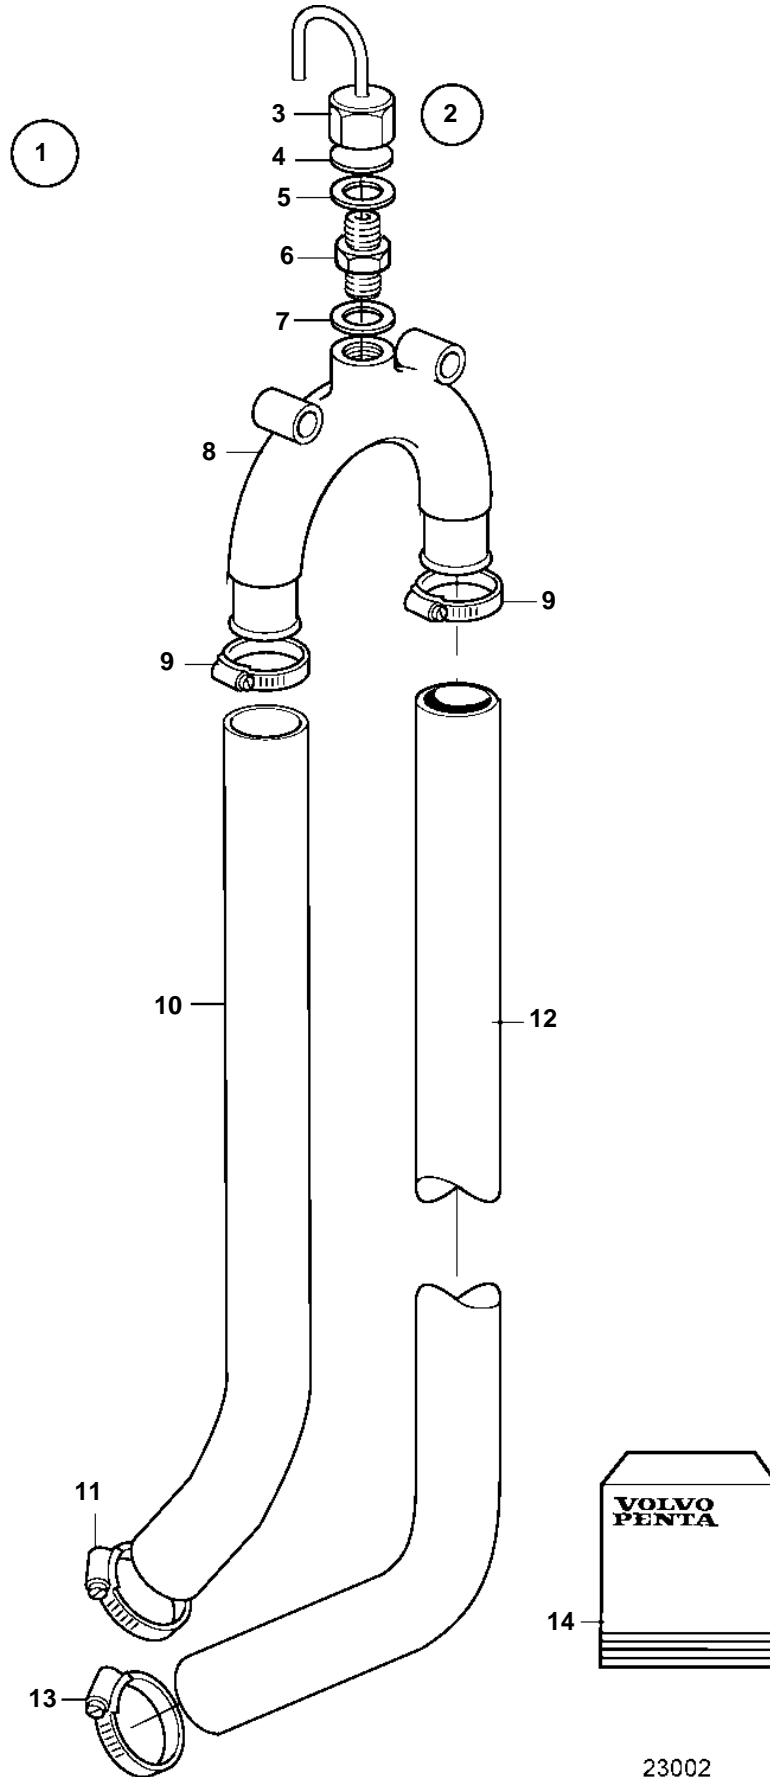

D2-55C, D2-55D, D2-55E, D2-55F

D2-55C, D2-55D, D2-55E, D2-55F

REF	PART NO.	QTY	DESCRIPTION	NOTES
1	3843297	1	Vacuum valve kit	
2	828534	1	· Vacuum valve	
3	828533	1	· · Upper section	
4		2	· · Diaphragm	Included in overhaul kit.
5	828424	2	· · Gasket	Included in overhaul kit.
6	828266	1	· · Lower section	
7	947282	2	· · Gasket	Included in overhaul kit.
8	828501	1	· Branch pipe	
9	853548	2	· Hose clamp	
10		1	Hose	Not included in vacuum valve kit. Use existing hose from engine.
11		1	Hose clamp	Not included in vacuum valve kit. Use existing hose clamps from engine.
12		1	Hose	Not included in vacuum valve kit. Use existing hose from engine.
13		1	Hose clamp	Not included in vacuum valve kit. Use existing hose clamps from engine.
14	3818424	1	Repair kit	