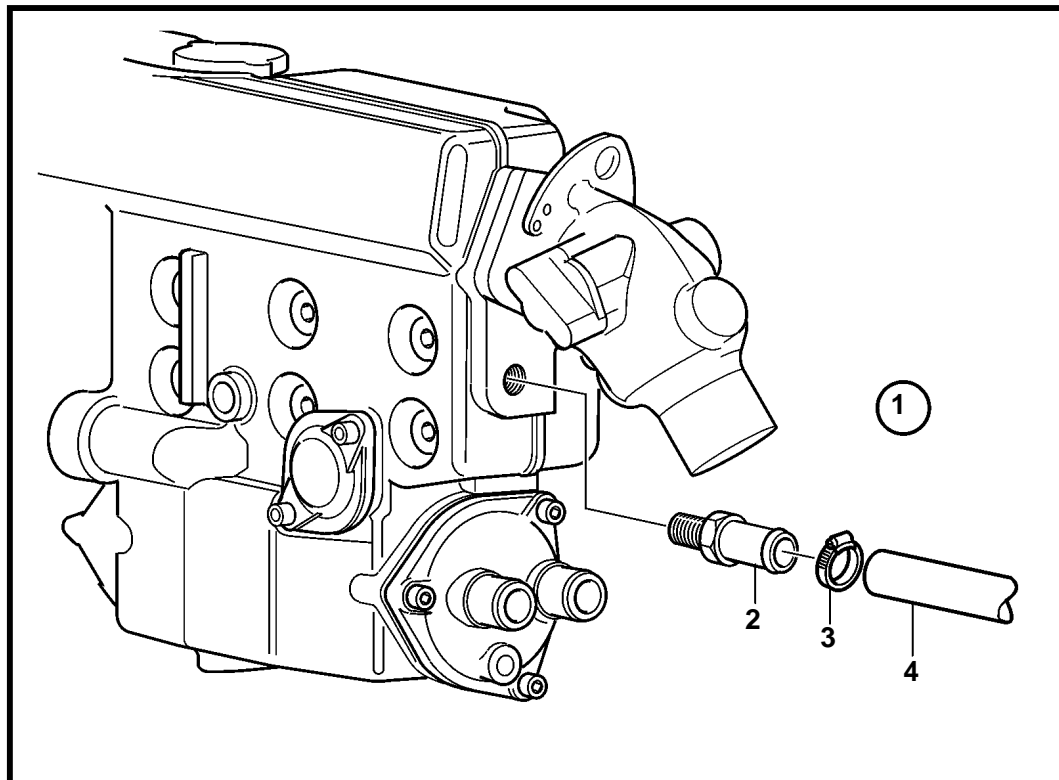

D2-55C, D2-55D, D2-55E, D2-55F

23275

D2-55C, D2-55D, D2-55E, D2-55F

REF	PART NO.	QTY	DESCRIPTION	SEE SEC.	NOTES
1	861523	1	Nipple kit · Bulletin 43-21	43-21-EN	New Hot Water Outlet for MD2010C and MD2020C
2	976040	2	· Hose nipple		
3	961665	4	· Hose clamp		
4	952969	X	Hose		