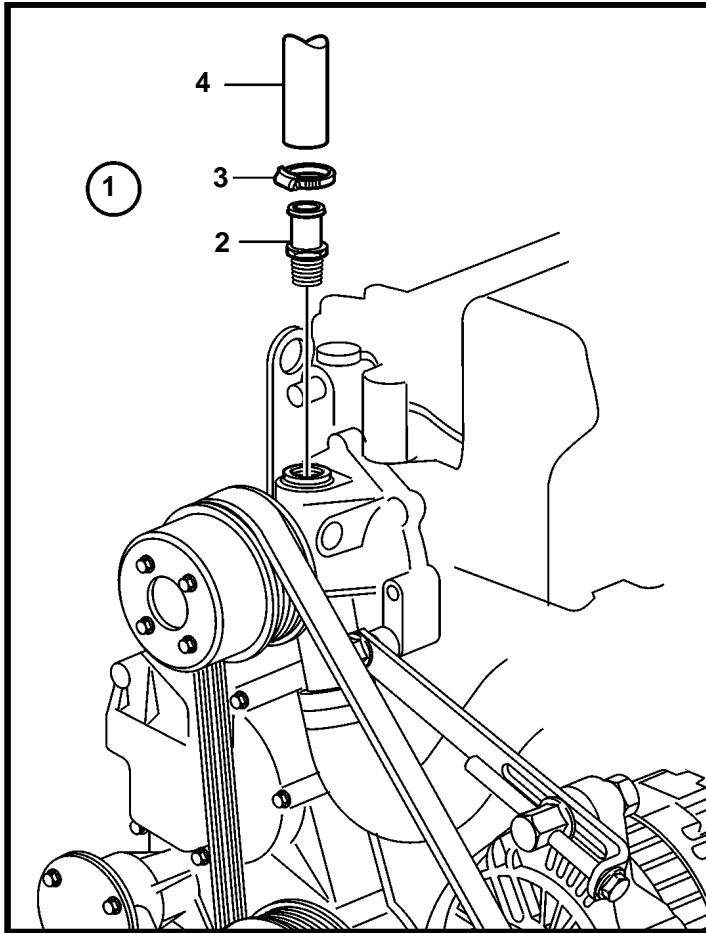

D2-55C, D2-55D, D2-55E, D2-55F

23275

D2-55C, D2-55D, D2-55E, D2-55F

REF	PART NO.	QTY	DESCRIPTION	SEE SEC.	NOTES
1	861523	1	Nipple kit · Bulletin 43-21	43-21-EN	New Hot Water Outlet for MD2010C and MD2020C
2	976040	2	· Hose nipple		
3	961665	4	· Hose clamp		
4	952969	X	Hose		