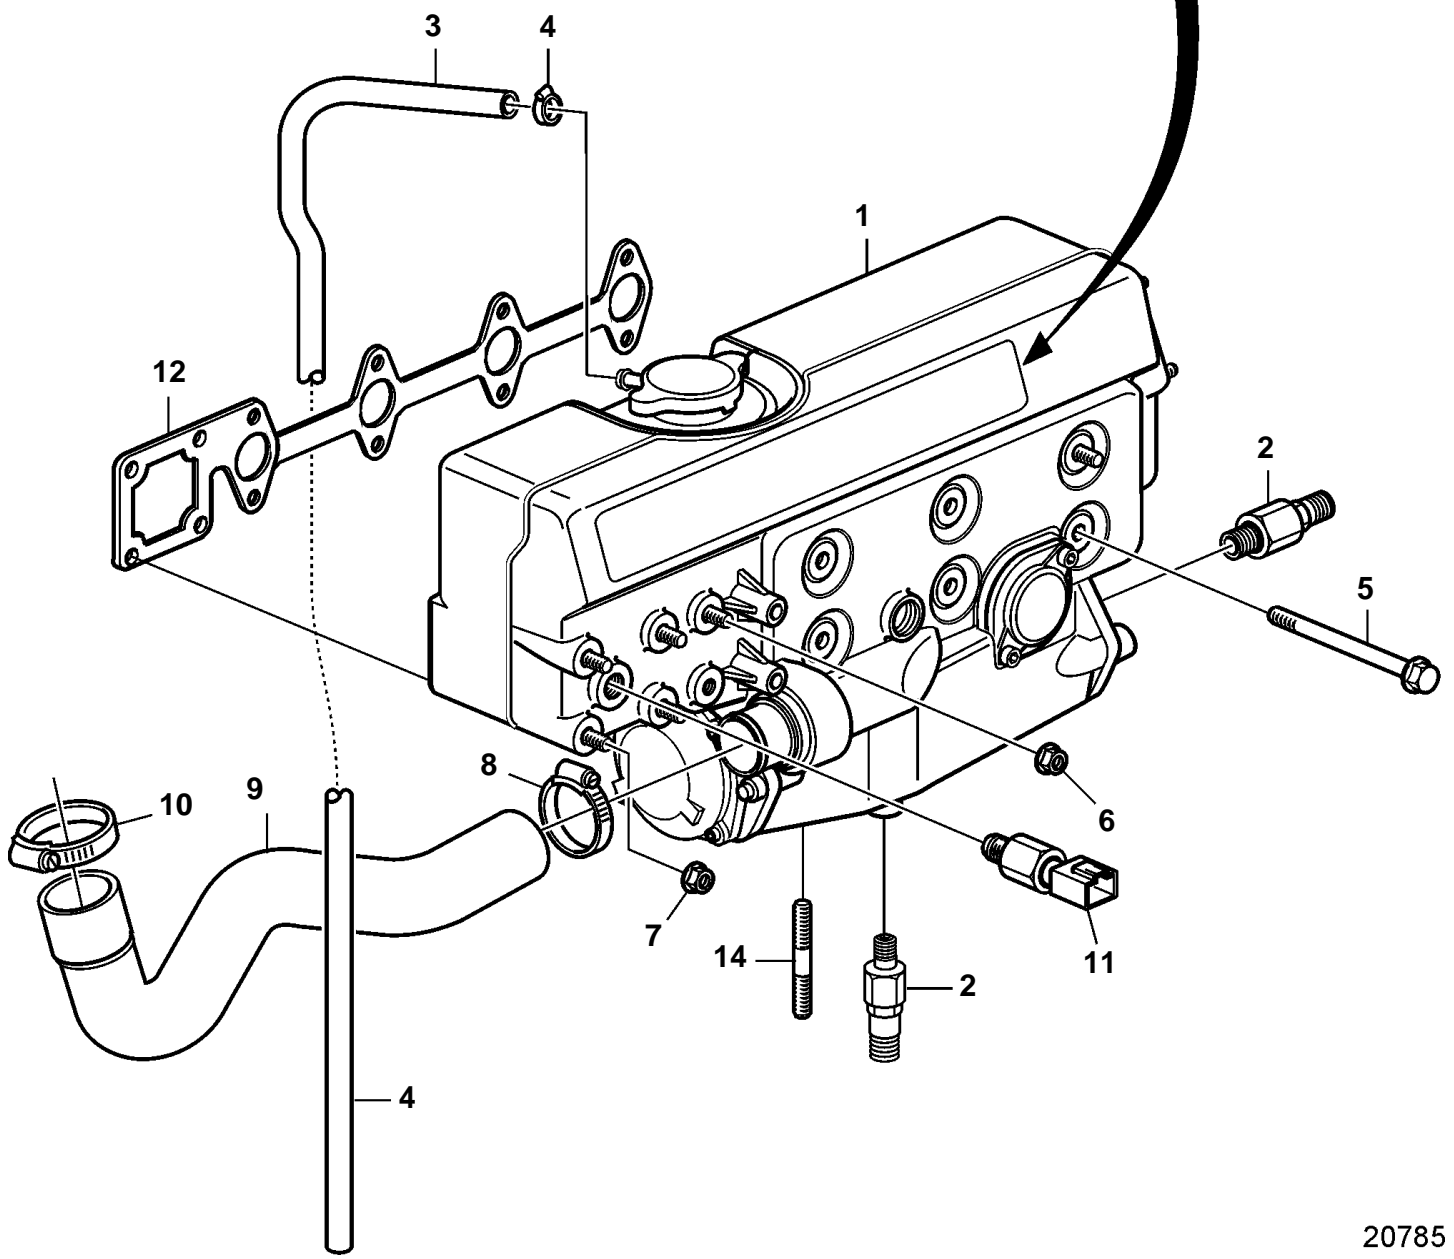

D2-55C

20785

D2-55C

REF	PART NO.	QTY	DESCRIPTION	SEE SEC.	NOTES
1	3808561	1	Heat exchanger		
				9867	
2	949918	3	Shut-off cock		
3	192618	1	Hose		
4	961662	1	Hose clamp		
5	968842	6	Flange screw		L=110mm
6	948645	2	Flange lock nut		
7	971096	4	Flange nut		
8	853548	1	Hose clamp		
9	3583065	1	Pipe		
10	961669	1	Hose clamp		
11		1	Pressure sensor	6757	
12	3583781	1	Gasket		
13	3583091	1	Decal		
14	3584105	4	Stud		