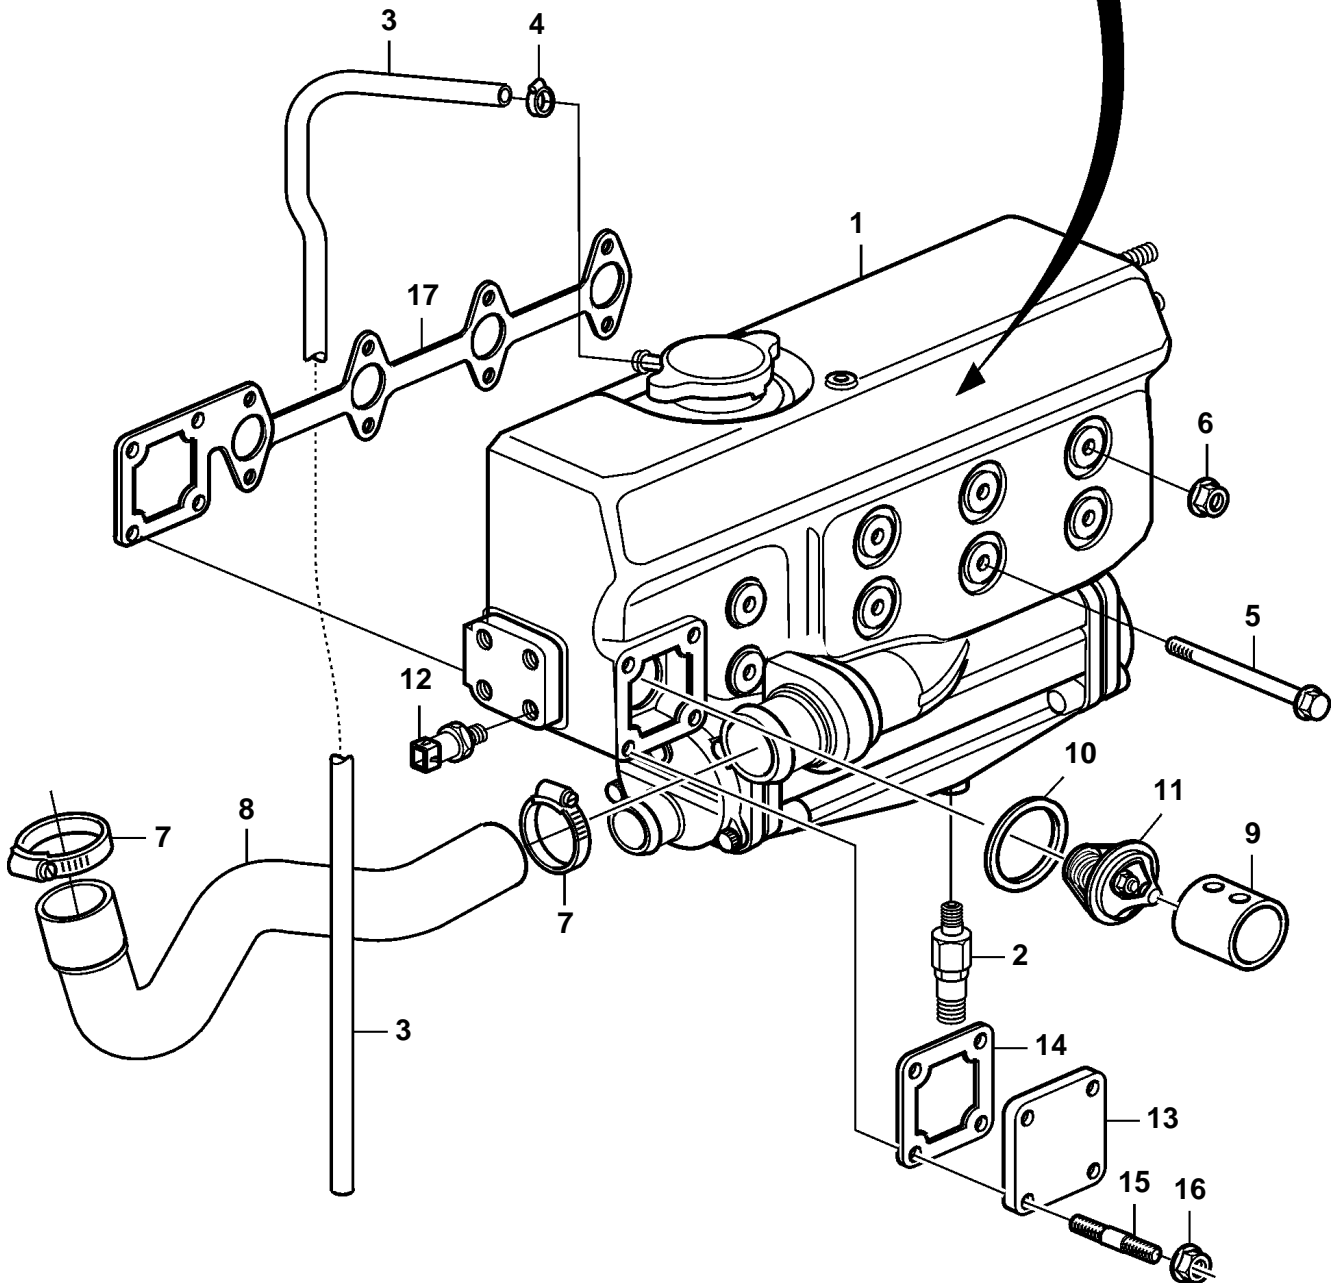

D2-55A, D2-55B

D2-55A, D2-55B

REF	PART NO.	QTY	DESCRIPTION	SEE SEC.	NOTES
1	3583086	1	Heat exchanger		Replaced by 3808561
				7491	
	3808561	1	Heat exchanger		
				9867	
2	949918	1	Shut-off cock		
3	3580529	1	Tube		
4	961662	1	Hose clamp		
5	968842	6	Flange screw		
6	948645	3	Flange lock nut		
7	961669	2	Hose clamp		
8	3583065	1	Pipe		
9	3580515	1	Spacer sleeve		
10	3580514	1	Sealing ring		
11	3580365	1	Thermostat		
12		1	Pressure sensor	5503	
13	3580517	1	Cardboard tube		
14	3583780	1	Gasket		
15	3580519	4	Stud		
16	945407	4	Flange nut		
17	3583781	1	Gasket		
18	3583091	1	Decal		