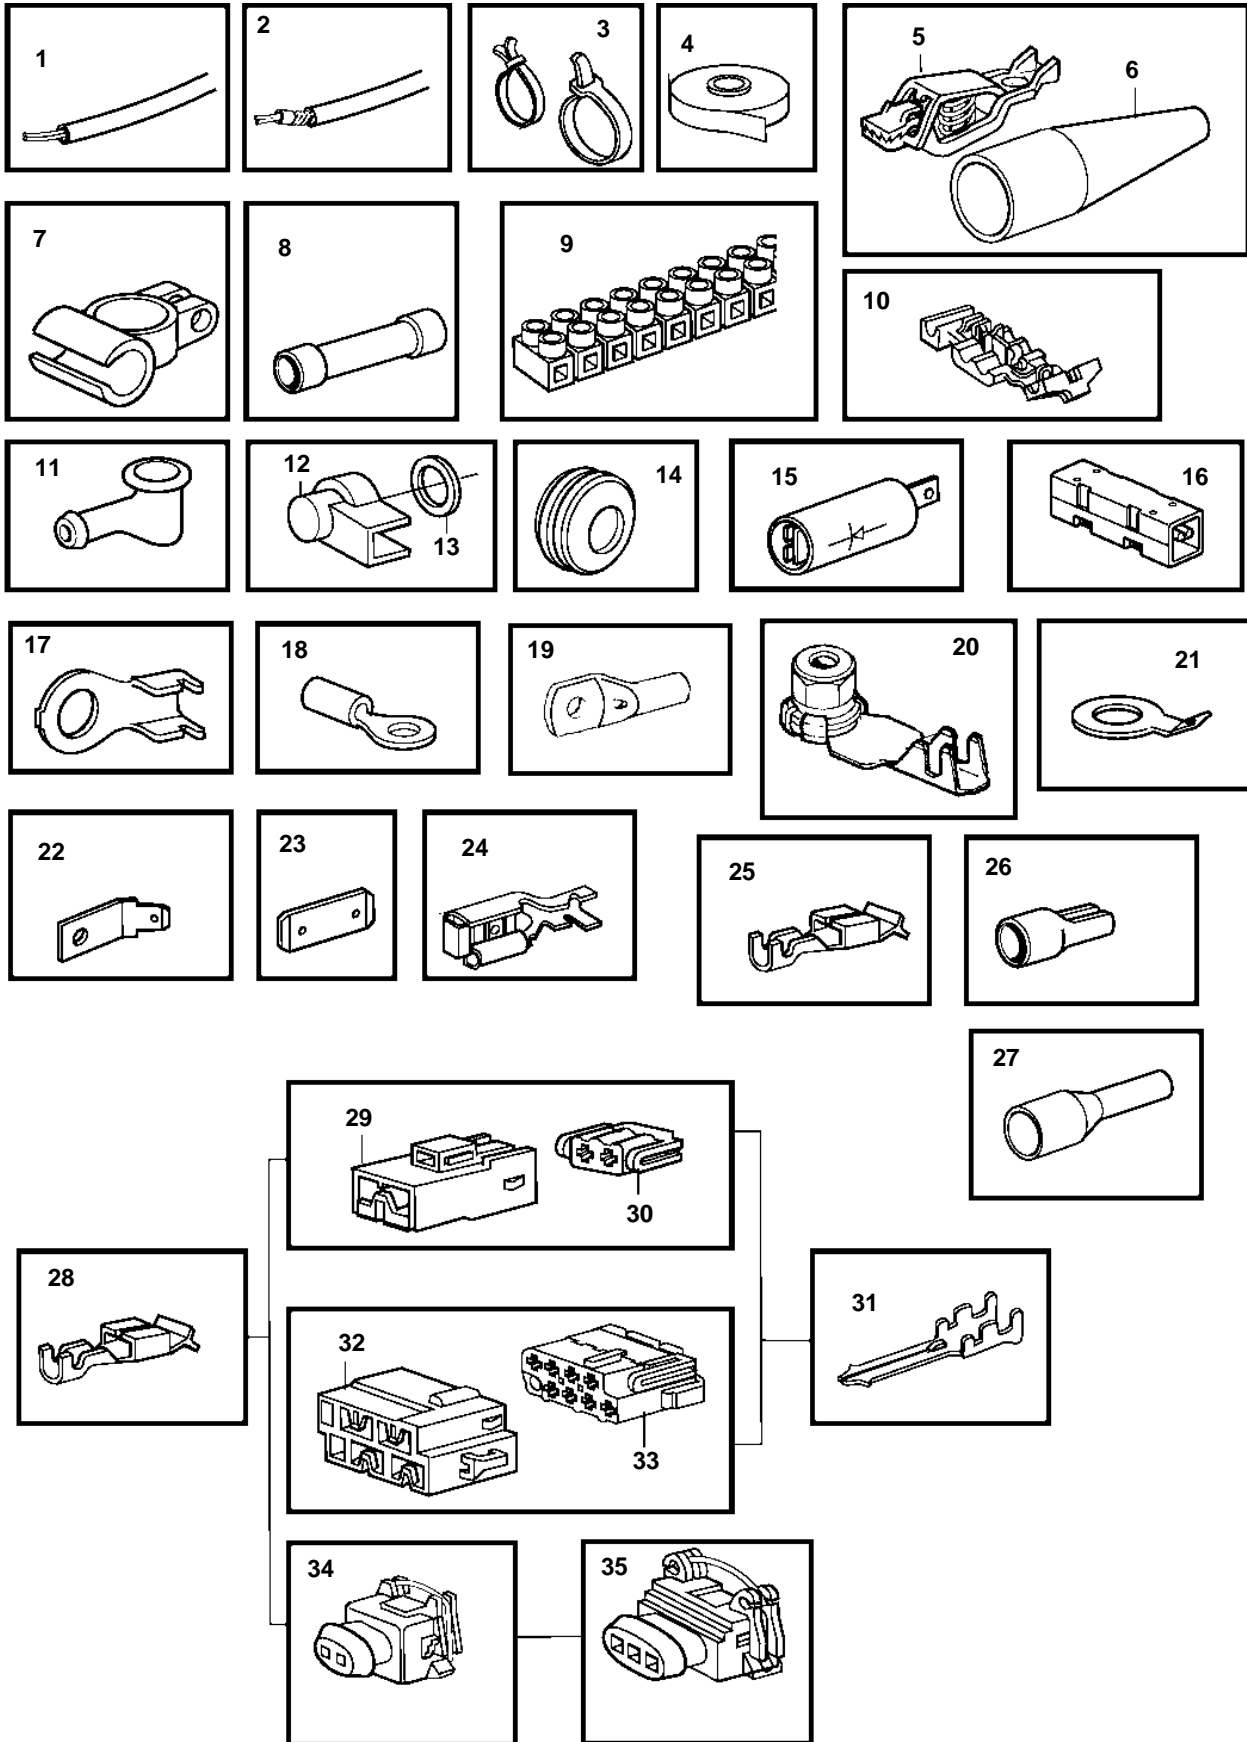

D2-55A, D2-55B, D2-55C, D2-55D, D2-55E, D2-55F

18567