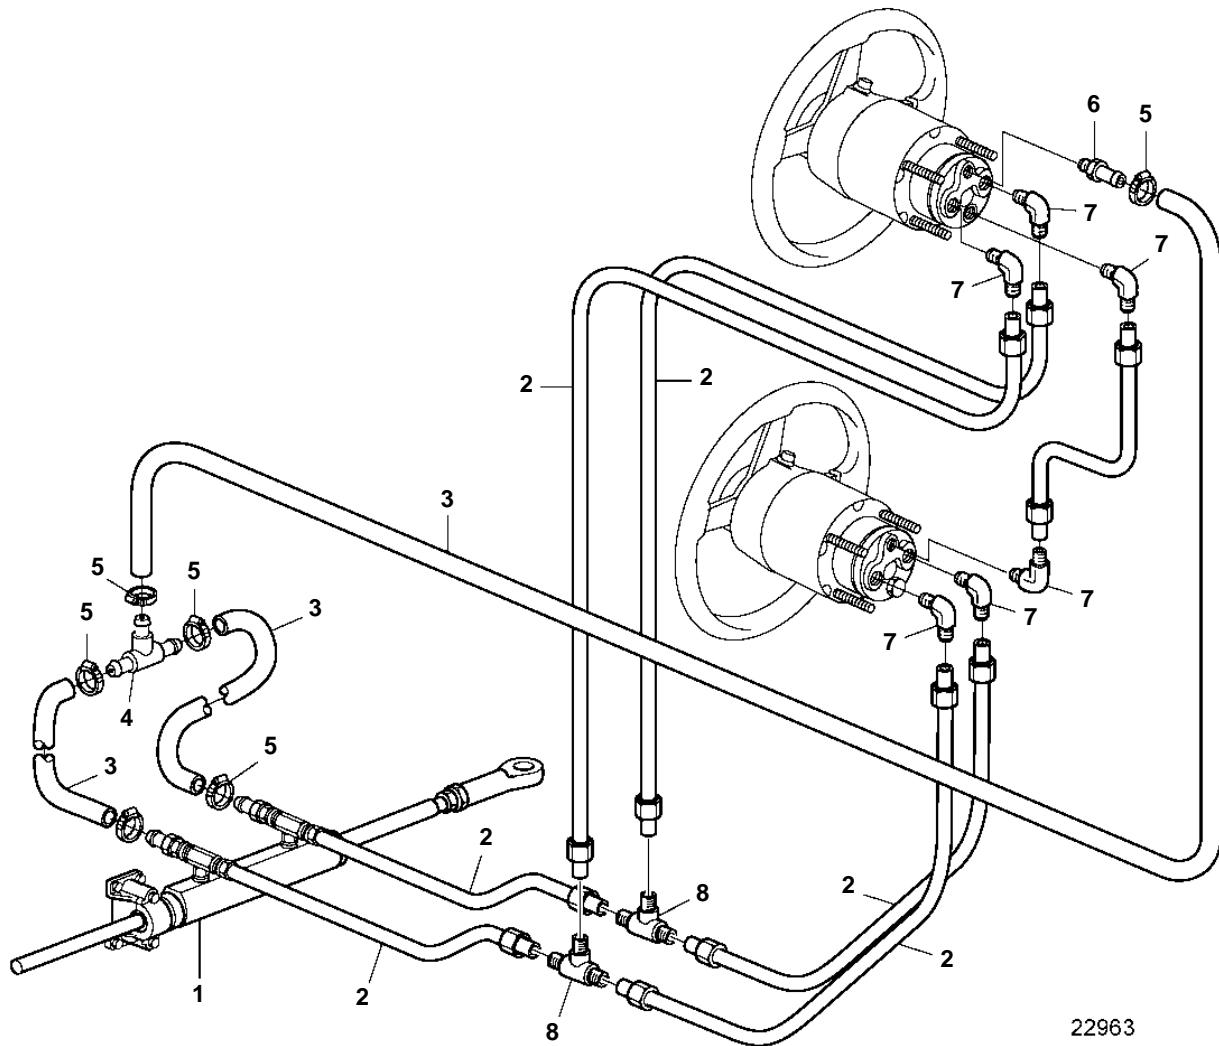

D2-55A, D2-55B, D2-55C

22963

D2-55A, D2-55B, D2-55C

REF	PART NO.	QTY	DESCRIPTION	NOTES
1	3809981	1	Hydraulic cylinder	
	3809982	1	Hydraulic cylinder	168cc
	3809983	1	Hydraulic cylinder	215cc
2	1140584	X	Pipe	
3	192618	X	Hose	
4		1	T-nipple	Included in kit.
5		6	Hose clamp	Included in kit.
6		1	Nipple	SINGLE Included in kit.
		2	Nipple	
7		2	Elbow nipple	SINGLE Included in kit.
		4	Elbow nipple	DUAL Included in kit.
8		2	T-nipple	DUAL Included in kit.