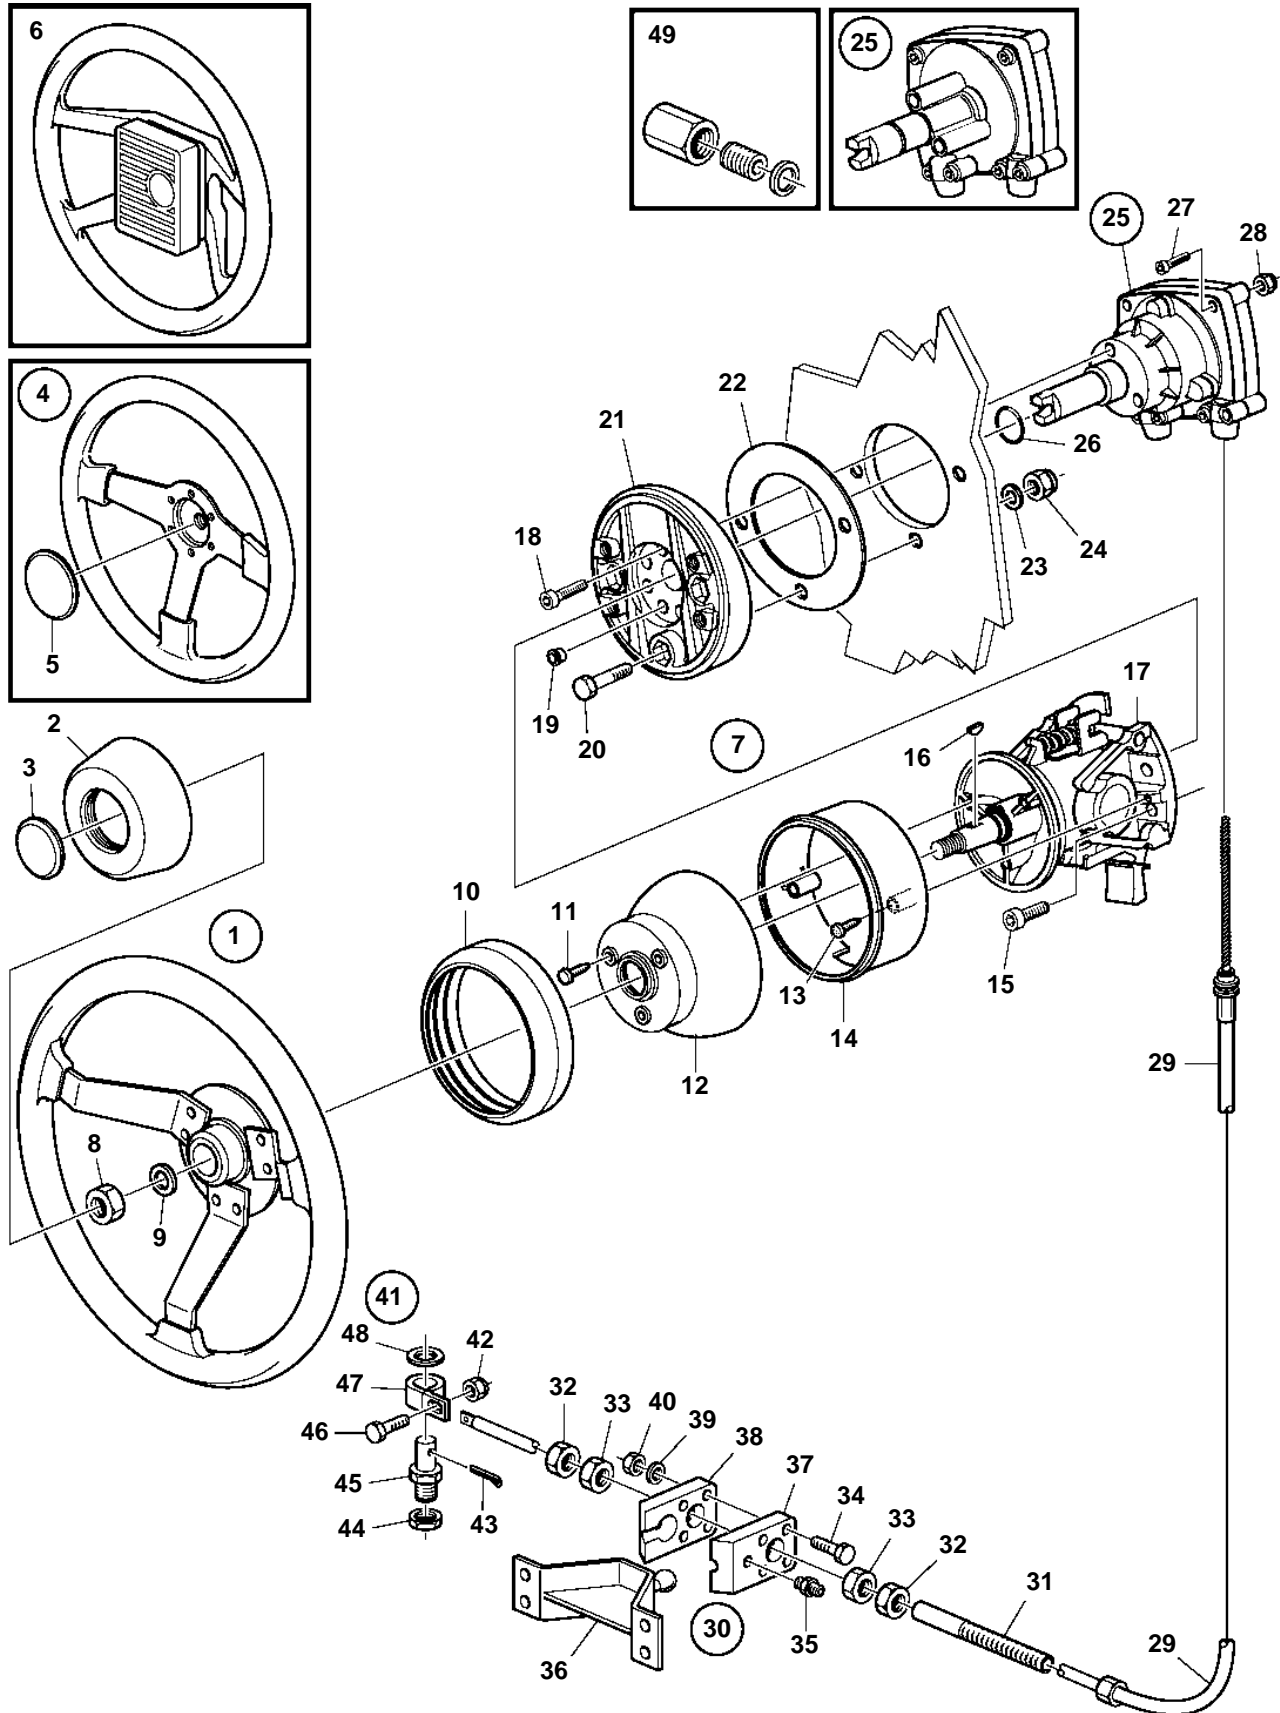

D2-55A, D2-55B, D2-55C

22685

D2-55A, D2-55B, D2-55C

| REF | PART NO. | QTY | DESCRIPTION | NOTES |
|-----|----------|-----|----------------------|-------------------------|
| 1 | 850936 | 1 | Steering wheel | ALT |
| 2 | | 1 | · Steering wheel pad | |
| 3 | 1140660 | 1 | · Steering wh emblem | (850938) |
| 4 | 3843317 | 1 | Steering wheel | ALT |
| 5 | | 1 | · Emblem | |
| 6 | 1140334 | 1 | Steering wheel | ALT, WHITE |
| | 1140335 | 1 | Steering wheel | ALT, BLACK |
| 7 | 3841280 | 1 | Control unit | |
| 8 | 971084 | 1 | · Lock nut | |
| 9 | 955897 | 1 | · Washer | |
| 10 | | 1 | · Sealing strip | |
| 11 | | 3 | · Screw | |
| 12 | | 1 | · Cover | AGILE |
| 13 | | 2 | · Screw | |
| 14 | | 1 | · Cover | FIXED |
| 15 | | 4 | · Allen head screw | |
| 16 | 160807 | 1 | Key | |
| 17 | | 1 | · Anchorage | STEERING WHEEL |
| 18 | | 3 | · Allen head screw | |
| 19 | | 5 | · Plug | |
| 20 | | 3 | · Screw | |
| 21 | | 1 | · Bracket | |
| 22 | | 1 | · Gasket | |
| 23 | | 3 | · Washer | |
| 24 | | 3 | · Nut | |
| 25 | 3818025 | 1 | Steering box | T81C |
| | 3818027 | 1 | Steering box | NO-FEEDBACK, TILT WHEEL |
| 26 | 990696 | 1 | · O-ring | |
| 27 | 955278 | 2 | · Screw | |
| 28 | 963105 | 2 | · Nut | |
| 29 | 3840244 | 1 | Steering cable | L=2,00m |
| | 3840245 | 1 | Steering cable | L=2,25m |
| | 3840246 | 1 | Steering cable | L=2,50m |
| | 3840247 | 1 | Steering cable | L=2,75m |
| | 3840248 | 1 | Steering cable | L=3,00m |
| | 3840249 | 1 | Steering cable | L=3,25m |
| | 3840250 | 1 | Steering cable | L=3,50m |
| | 3840251 | 1 | Steering cable | L=3,75m |
| | 3840252 | 1 | Steering cable | L=4,00m |
| | 3840253 | 1 | Steering cable | L=4,25m |
| | 3840254 | 1 | Steering cable | L=4,50m |
| | 3840255 | 1 | Steering cable | L=4,75m |
| | 3840256 | 1 | Steering cable | L=5,00m |
| | 3840257 | 1 | Steering cable | L=5,25m |
| | 3840258 | 1 | Steering cable | L=5,50m |
| | 3840259 | 1 | Steering cable | L=5,75m |
| | 3840260 | 1 | Steering cable | L=6,00m |
| | 3840261 | 1 | Steering cable | L=6,25m |
| | 3840262 | 1 | Steering cable | L=6,50m |
| | 3840263 | 1 | Steering cable | L=6,75m |
| | 3840264 | 1 | Steering cable | L=7,00m |
| | 3840265 | 1 | Steering cable | L=7,25m |
| | 3840266 | 1 | Steering cable | L=7,50m |
| | 3840267 | 1 | Steering cable | L=7,75m |
| | 3840268 | 1 | Steering cable | L=8,00m |
| | 3840270 | 1 | Steering cable | L=8,25m |
| | 3840272 | 1 | Steering cable | L=8,50m |
| | 3840273 | 1 | Steering cable | L=8,75m |
| | 3840274 | 1 | Steering cable | L=9,00m |
| 30 | 853290 | 1 | Stern attachment | |
| 31 | 850771 | 1 | · Anchorage | |
| 32 | 850778 | 2 | · Nut | |
| 33 | 853306 | 2 | · Nut | |