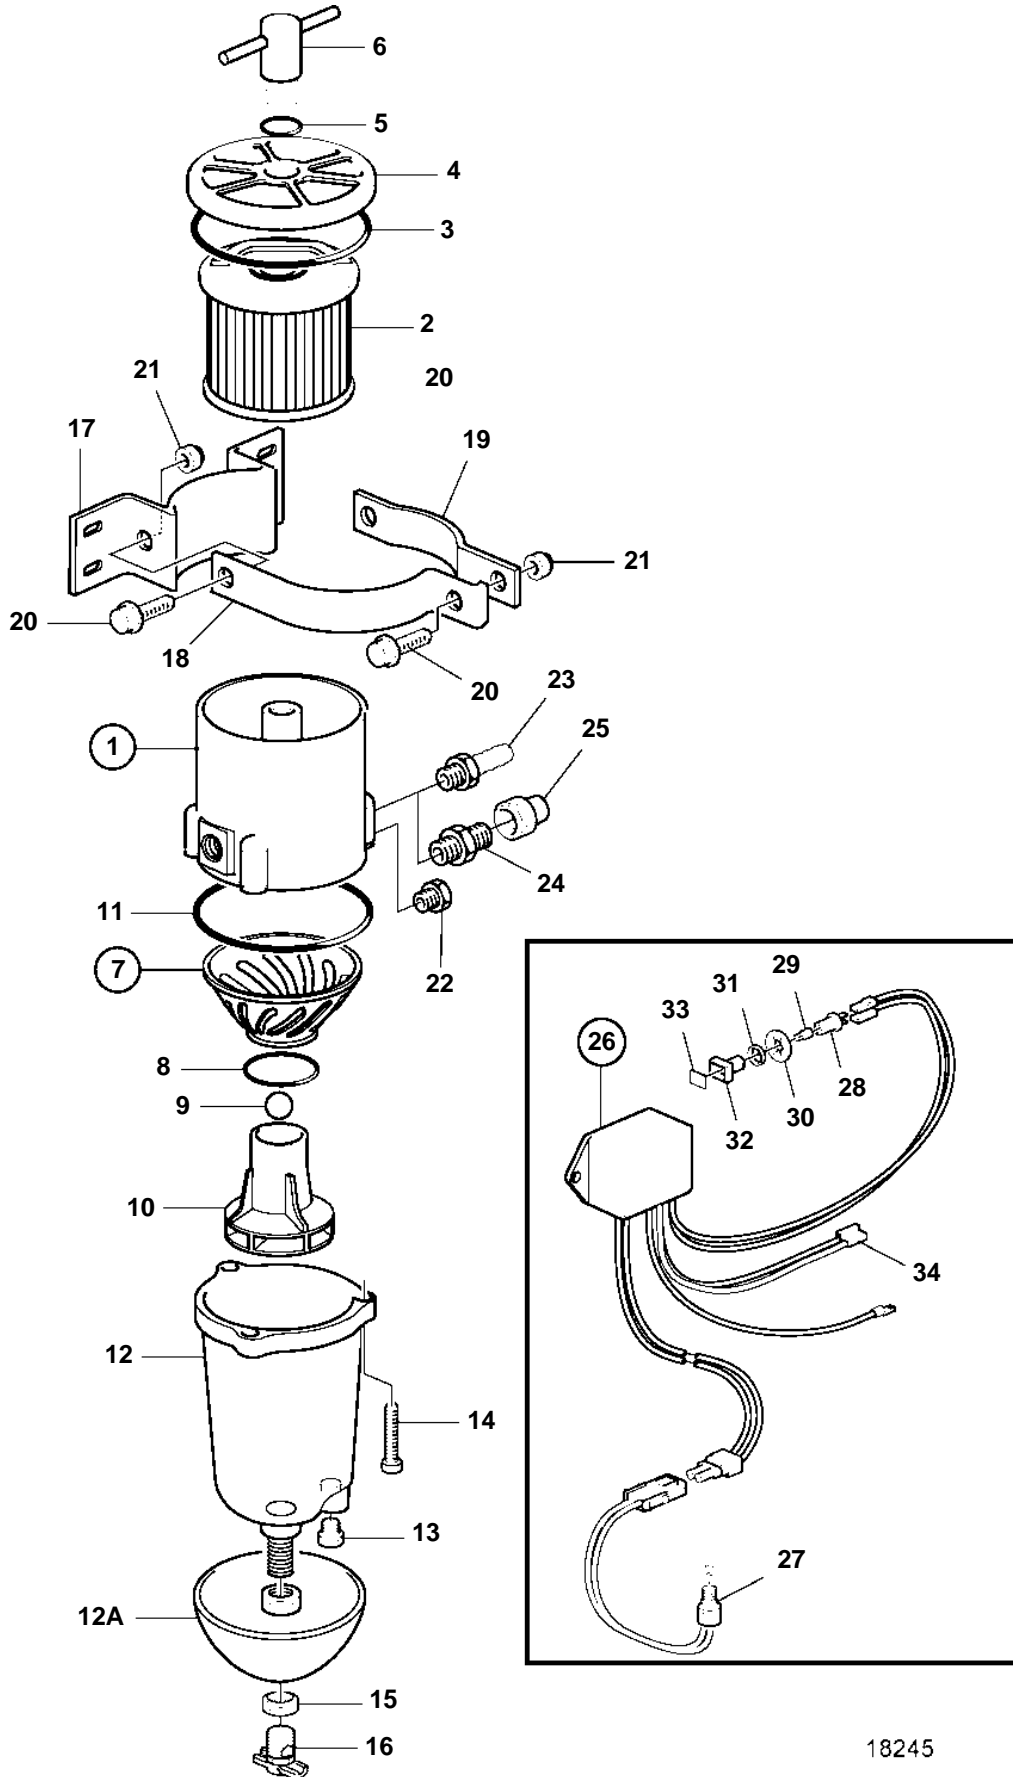

D2-55A, D2-55B, D2-55C

18245

D2-55A, D2-55B, D2-55C

REF	PART NO.	QTY	DESCRIPTION	SEE SEC.	NOTES
1	3582350	1	Fuel filter		REPL BY 877763
			Bulletin 50-11A	50-11A-EN	Fuel Filters / Water Separators
1	877763	1	Fuel filter		
				9025	
2	861014	1	• Insert		
3	838504	1	• Gasket		
4		1	• Cover		
5	838505	1	• O-ring		
6		1	• Knob		
7	861455	1	• Strainer		
8		1	• • O-ring		
9		1	• • Ball		
10		1	• • Insert		
11	838502	1	• • O-ring		
12	861457	1	Bowl		
12A		1	• Heat shield		
13		1	• Plug		
14	950024	4	• Screw		
15	861459	2	• Nut		
16	861458	1	• Tap		
17		1	• Bracket		
18		1	• Clamp		
19		1	• Clamp		
20		3	• Screw		
21		3	• Nut		
22		1	• Plug		
23	3825000	X	Nipple		(834781)
24	954337	X	Nipple		
25	954323	X	Cap nut		
26	1140724	1	Level guard		(1140609)
27	1140624	1	• Level sensor		
28	808175	1	• Bulb socket		
29	19923	1	• Bulb		12V, 2W
	182059	1	• Bulb		24V, 3W
30	967583	1	• Retainer		
31	829714	1	• Seal		
32	838455	1	• Retainer		
33	872591	1	• Symbol strip		
34		X	• Cables and terminals	1963	