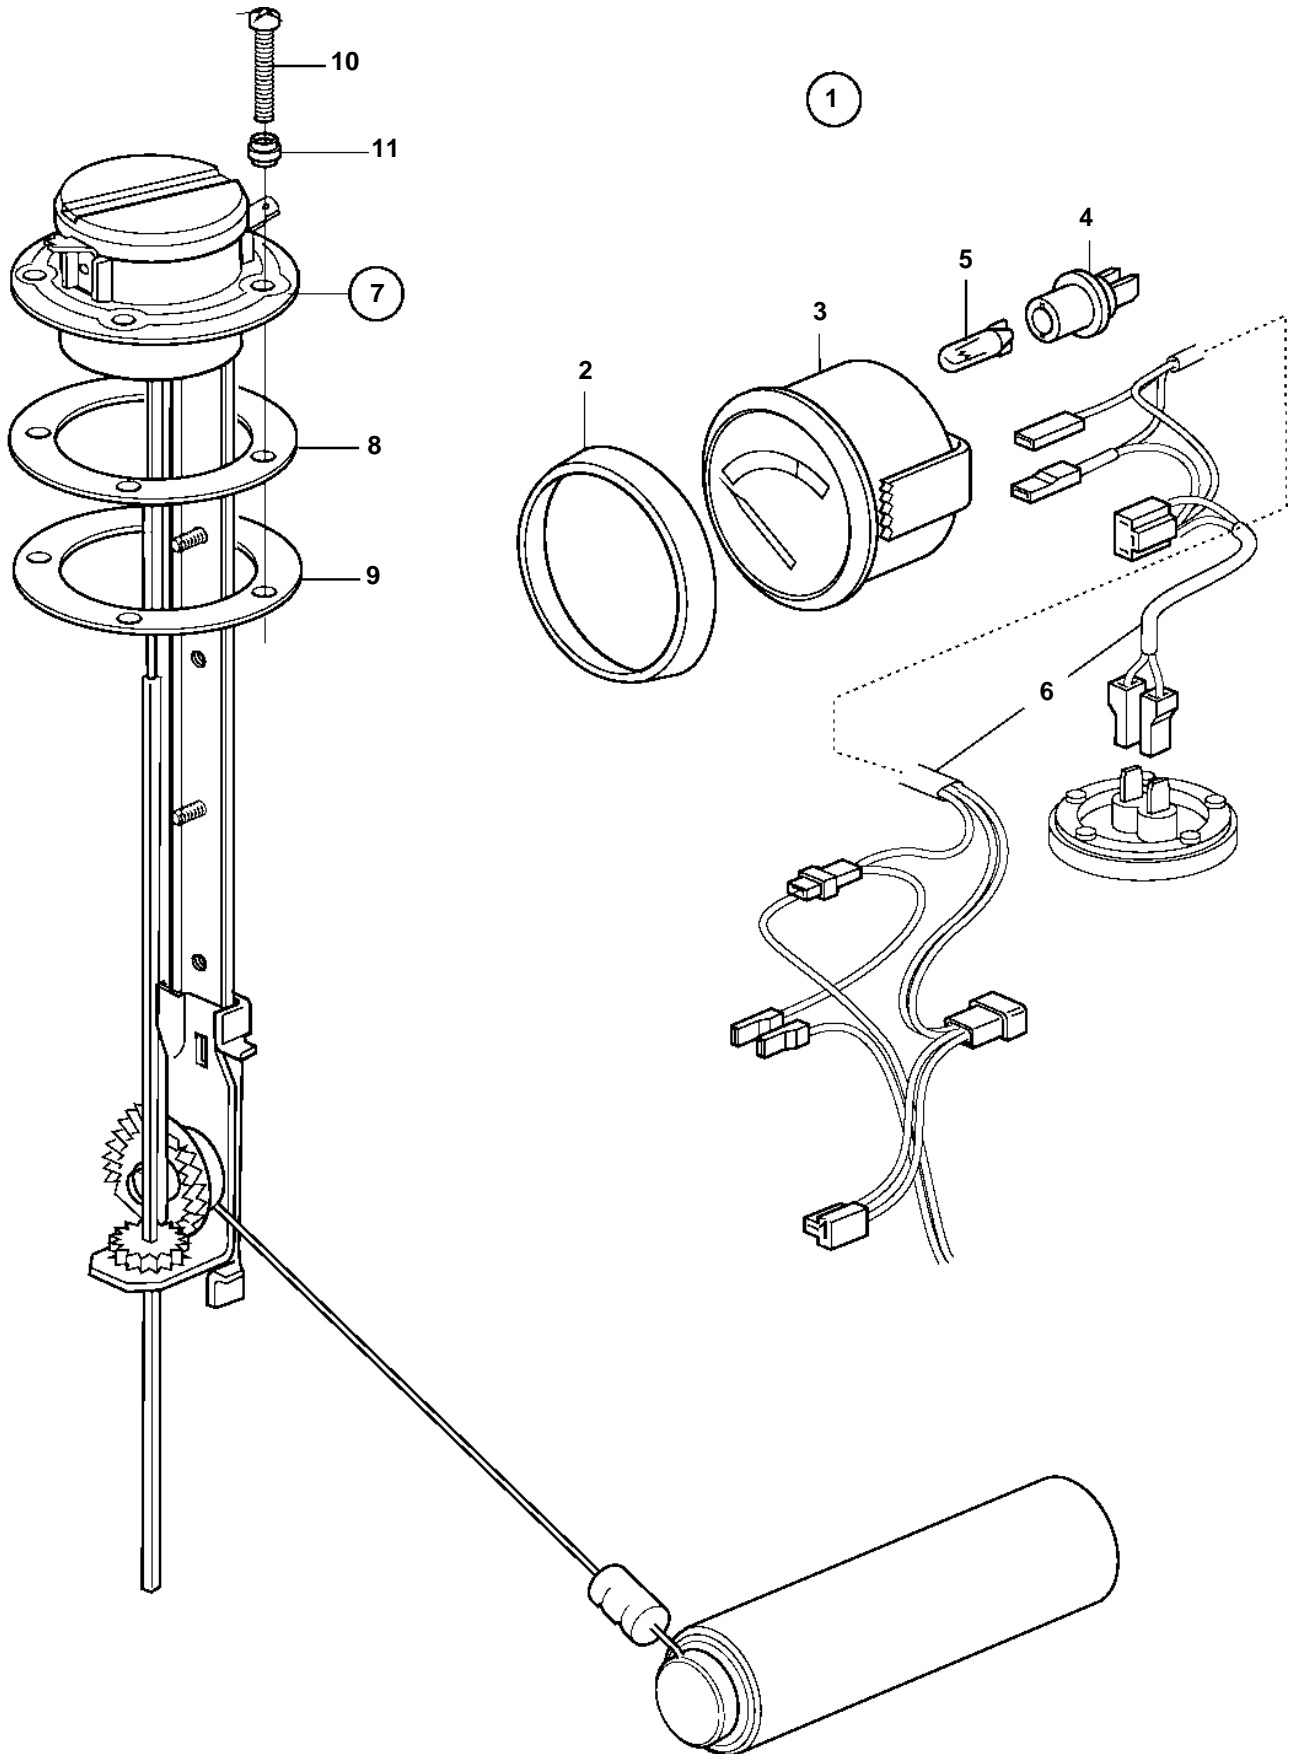

D2-55A, D2-55B, D2-55C

D2-55A, D2-55B, D2-55C

REF	PART NO.	QTY	DESCRIPTION	NOTES
1	873808	1	Fuel gauge kit	12V (858879)
2	858643	1	· Front ring	
3	863940	1	· Fuel gauge	
4	863945	1	· · Bulb socket	For instrument of earlier production should white bulb 19923 and socket 808175 be mounted.
5	863946	1	· · Bulb	12V, 1,2W RED. For instrument of earlier production should white bulb 19923 and socket 808175 be mounted.
6	856867	1	· Cable kit	
7	873772	1	· Tank sensor	(837999)
8	89865	1	· · Gasket	
9	834480	1	· · Flange	
10	969407	4	· · Screw	(956078)
	956081	1	· · Screw	
11	834481	5	· · Gasket	