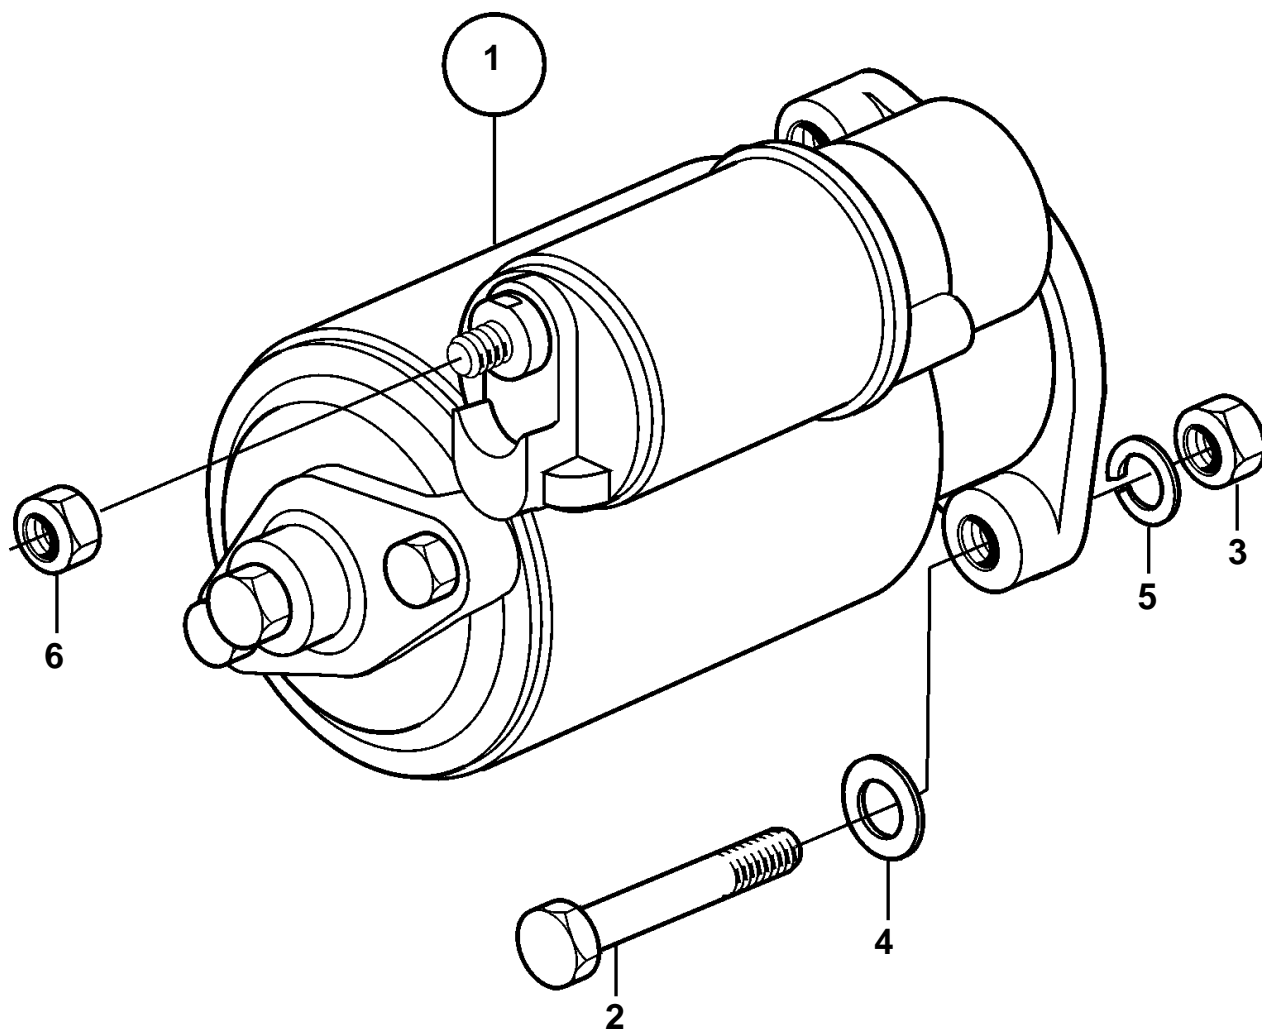

D2-55A, D2-55B, D2-55C

18959

D2-55A, D2-55B, D2-55C

REF	PART NO.	QTY	DESCRIPTION	SEE SEC.	NOTES
1	3583555	1	Starter motor		
	3803929	1	Starter motor, exch		Exchange unit
				5498	
2	3580109	2	Screw		
3	948645	2	Lock nut		
4	3580031	2	Washer		
5	3580015	2	Spring washer		
6	948645	1	Lock nut		