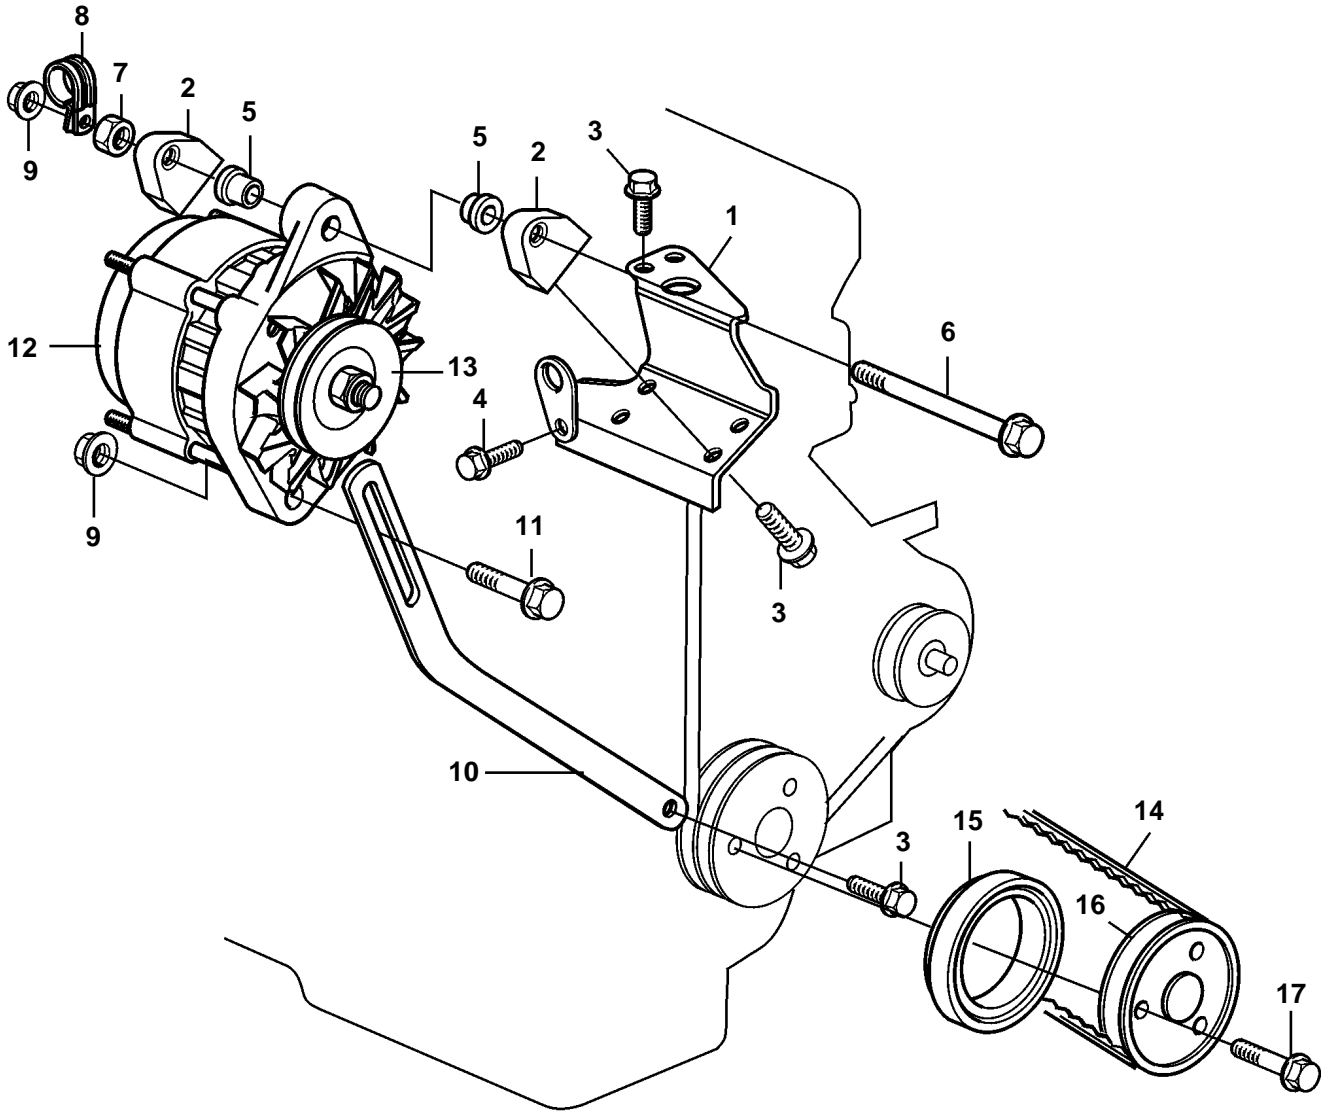

D2-55A, D2-55B, D2-55C

18969

D2-55A, D2-55B, D2-55C

REF	PART NO.	QTY	DESCRIPTION	NOTES
1	3583062	1	Bracket	
2	3580749	2	Anchorage	
3	946440	7	Flange screw	
4	946173	1	Flange screw	
5	859274	2	Washer	
6	968553	1	Screw	
7	955782	1	Nut	
8	949746	1	Clamp	
9	945408	2	Flange nut	
10	845021	1	Tensioner	
11	947760	1	Flange screw	
12	872235	1	Alternator	12V, 60A
	3803260	1	Alternator,exch	Exchange unit
	872927	1	Alternator	24V, 40A
	3803619	1	Alternator,exch	Exchange unit
13	841813	1	Pulley	
14	983444	1	Drive belt	
15	3583572	1	Spacer	
16	3581036	1	Pulley	
17	965227	3	Screw	
18	1324492	1	Relay	
19	838455	1	Retainer	
20	829714	1	Seal	
21	967583	1	Retainer	
22	19923	1	Bulb	
23	808175	1	Bulb socket	
24	838457	1	Symbol strip	
25	838542	1	Cable trunk	
26	948211	10	Strip clamp	