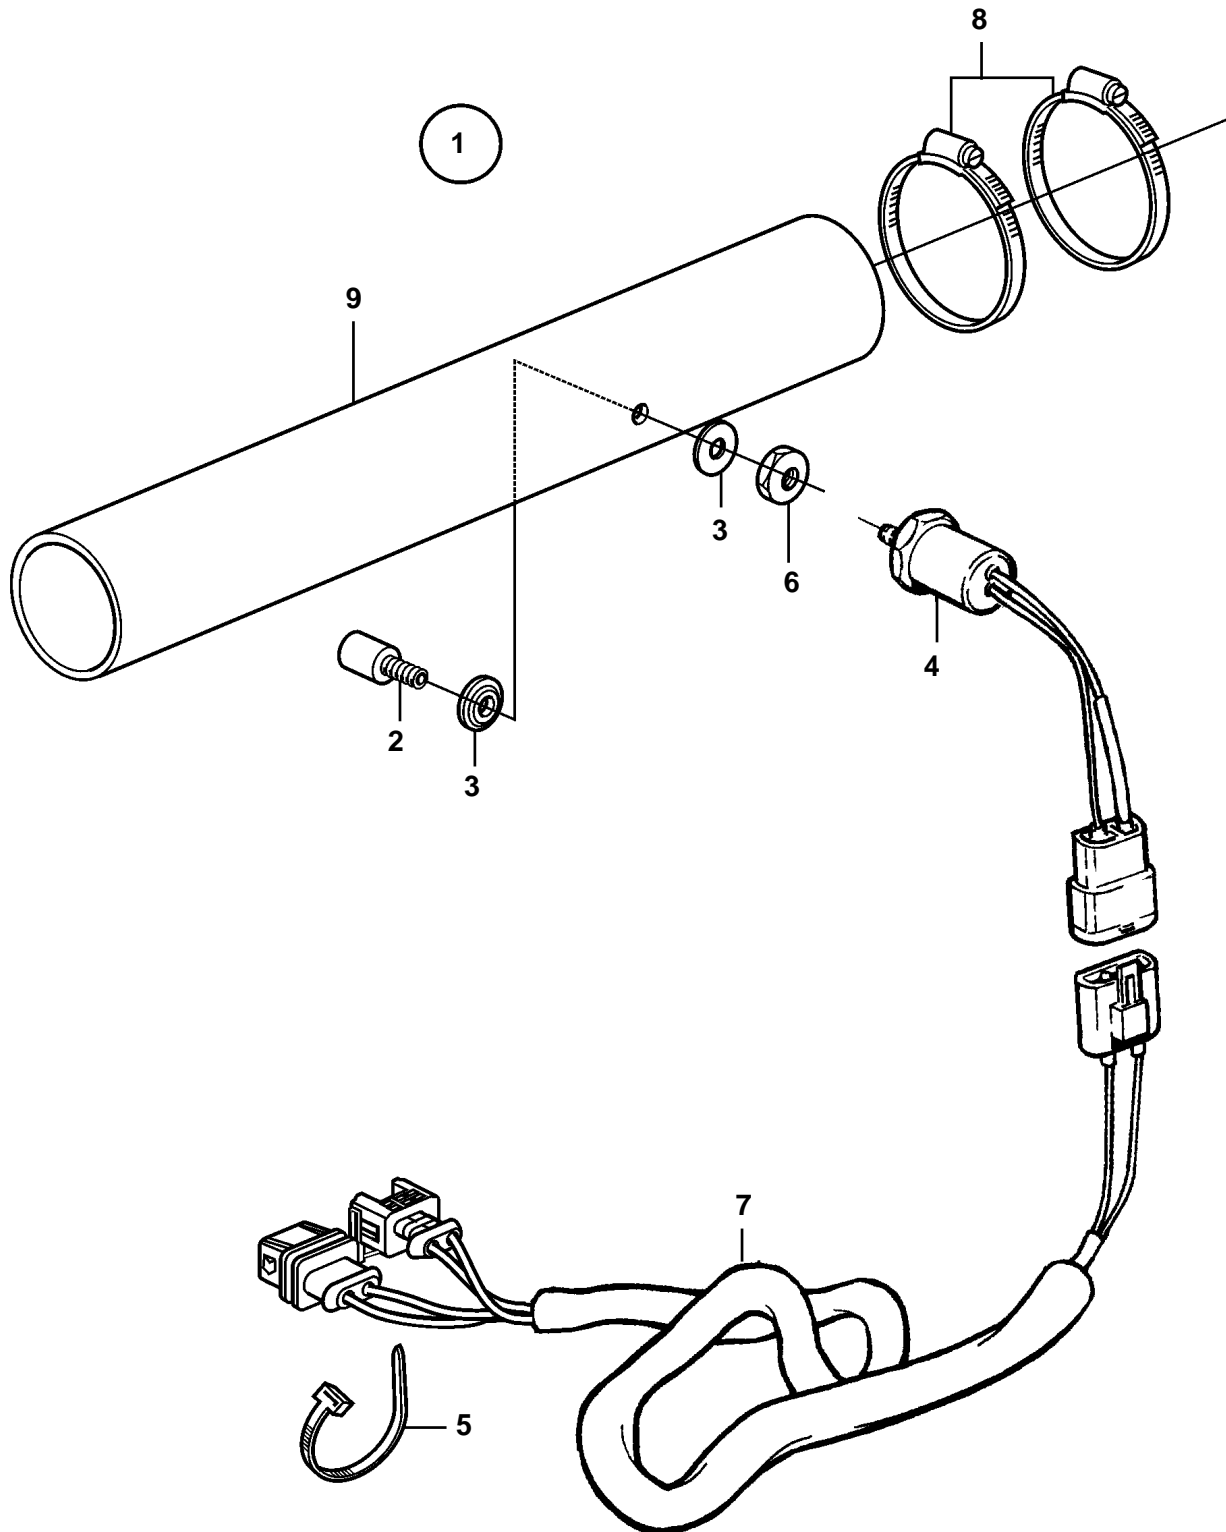

D2-55A, D2-55B, D2-55C

D2-55A, D2-55B, D2-55C

REF	PART NO.	QTY	DESCRIPTION	SEE SEC.	NOTES
1	877773	1	Exhaust temp kit		(828762)
2	828749	1	· Sensor		
3	828776	2	· Washer		
4	828761	1	· Thermo monitor		80°C
5	948211	5	· Strip clamp		
6	828750	1	· Nut		
7	828813	1	· Cable trunk · Cables and terminals	1963	
8	961671	X	Hose clamp		
9	1140665	X	Exhaust hose		