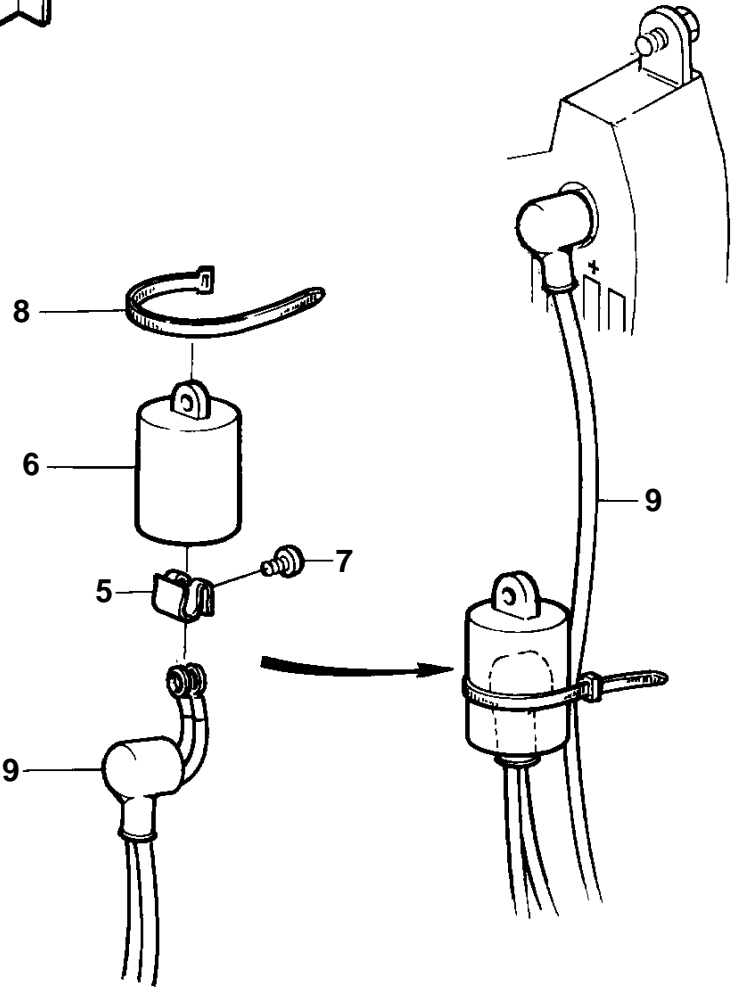

①

D2-55C

REF	PART NO.	QTY	DESCRIPTION	SEE SEC.	NOTES
1	3840597	1	Charge distributor Bulletin P-32-2-1	P-32-2-1-EN	For charging of 2 batteries. Charge Distribution Kit
2		1	· Charge distributor		
3	955846	3	· Nut		
4	941906	3	· Spring washer		
5	859492	1	· Spring nut		
6	859493	1	· Protecting casing		
7	955126	1	· Screw		
8	948211	1	· Strip clamp		
9		X	Electrical materials	1963	