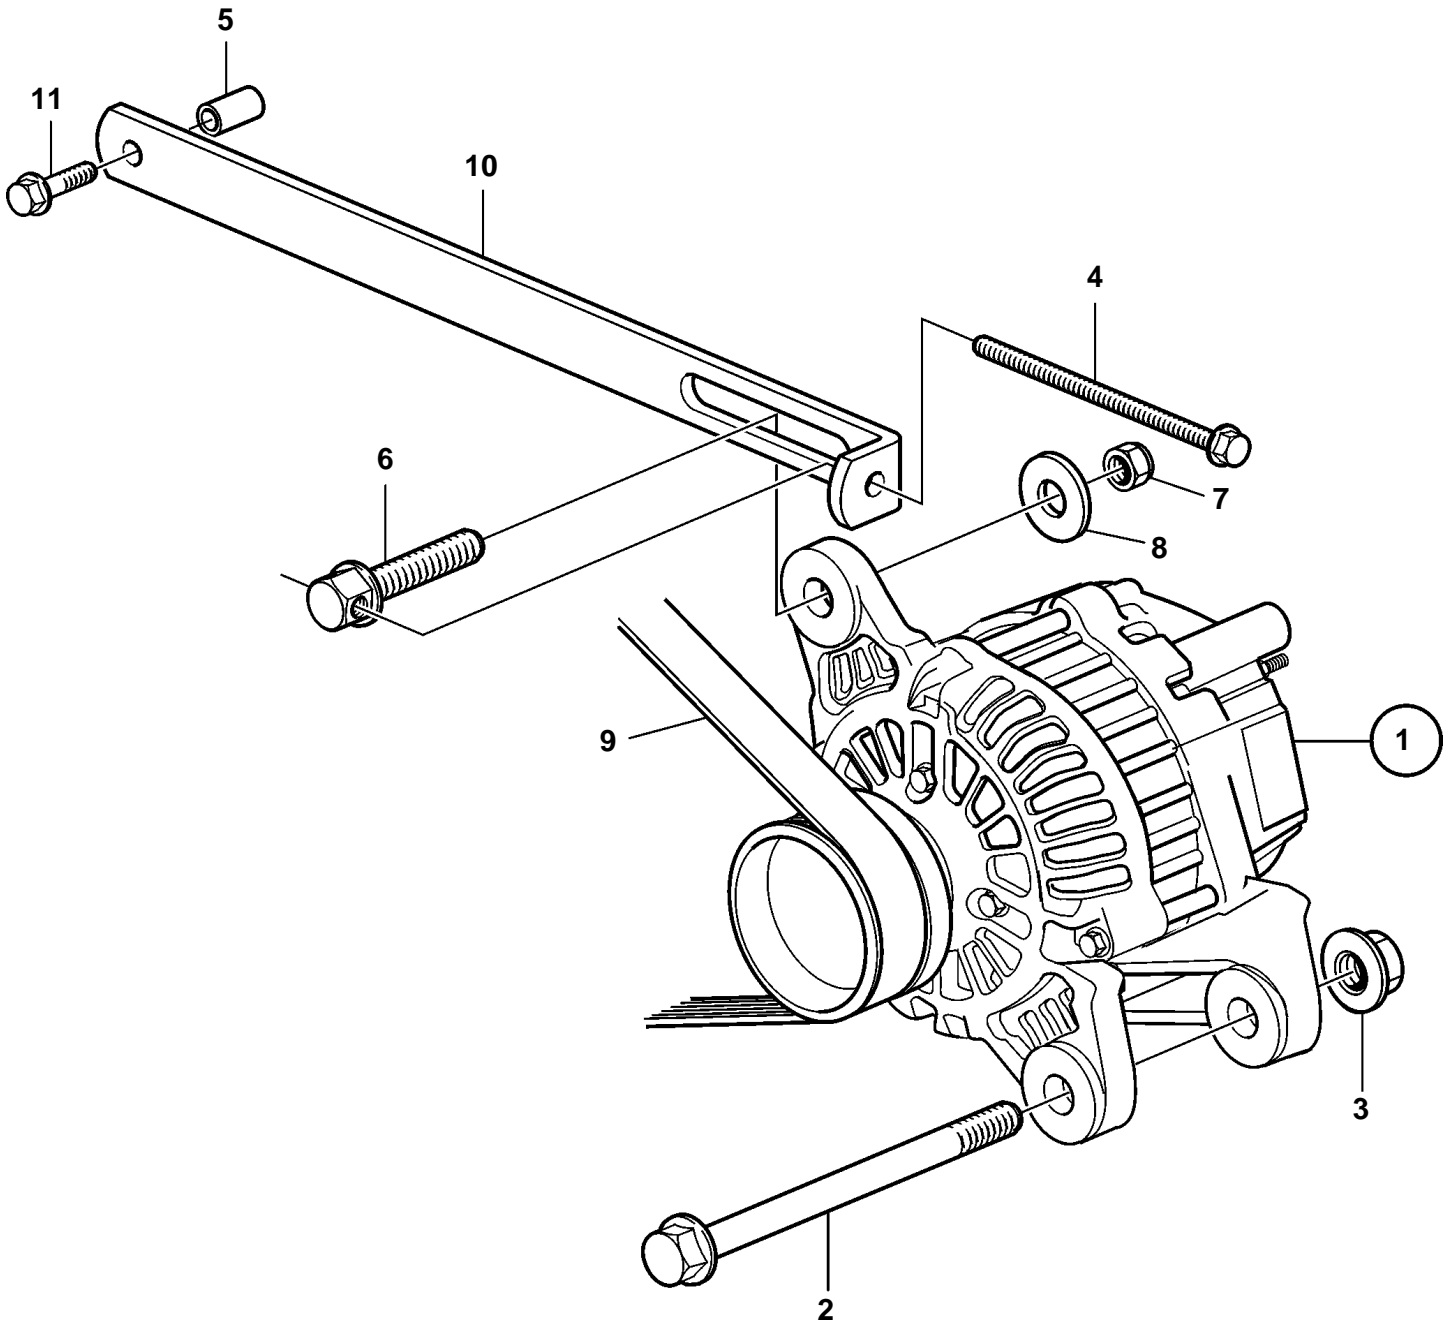

D2-55C

20027

D2-55C

REF	PART NO.	QTY	DESCRIPTION	SEE SEC.	NOTES
1		1	Alternator		114V 115A
				9893	
	3803650	1	Alternator,exch		114V 115A
2	978447	1	Flange screw		
3	971096	1	Nut		
4	977820	1	Screw		
5	3808872	1	Spacer		
6	861663	1	Lock screw		
7	948645	1	Lock nut		
8	960144	1	Washer		
9	3584086	1	Drive belt		
10	3584100	1	Tensioner		
11	946671	1	Flange screw		