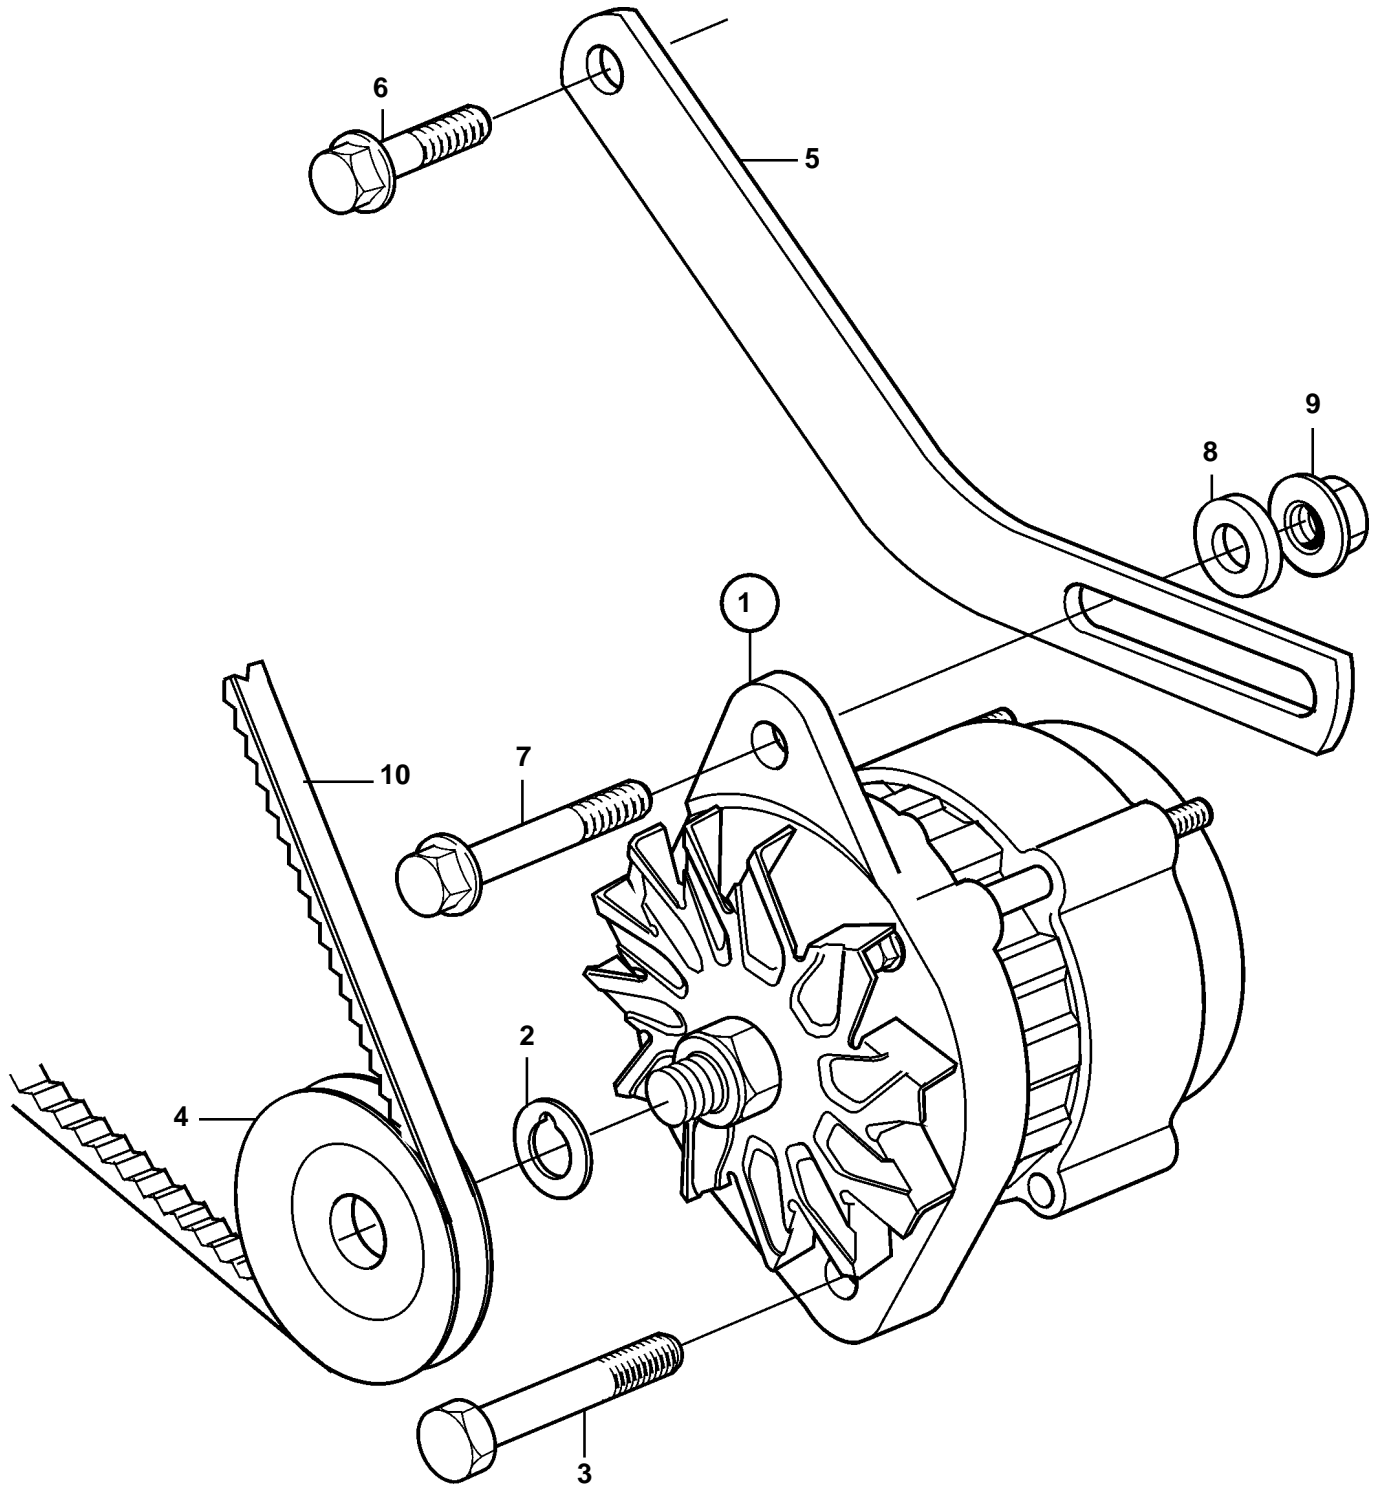

D2-55A, D2-55B

D2-55A, D2-55B

REF	PART NO.	QTY	DESCRIPTION	SEE SEC.	NOTES
1	872235	1	Alternator		14V 60A
	3803260	1	Alternator,exch		Exchange unit
				448	
	3803260	1	Alternator,exch		14V 60A
2		2	· Washer		
3	3583617	1	Screw		
4	3583616	1	Pulley		
5	3584100	1	Tensioner		
6	945444	1	Flange screw		
7	947760	1	Flange screw		
8	976944	1	Washer		
9	948645	1	Lock nut		
10	978710	1	V-belt		(967114)