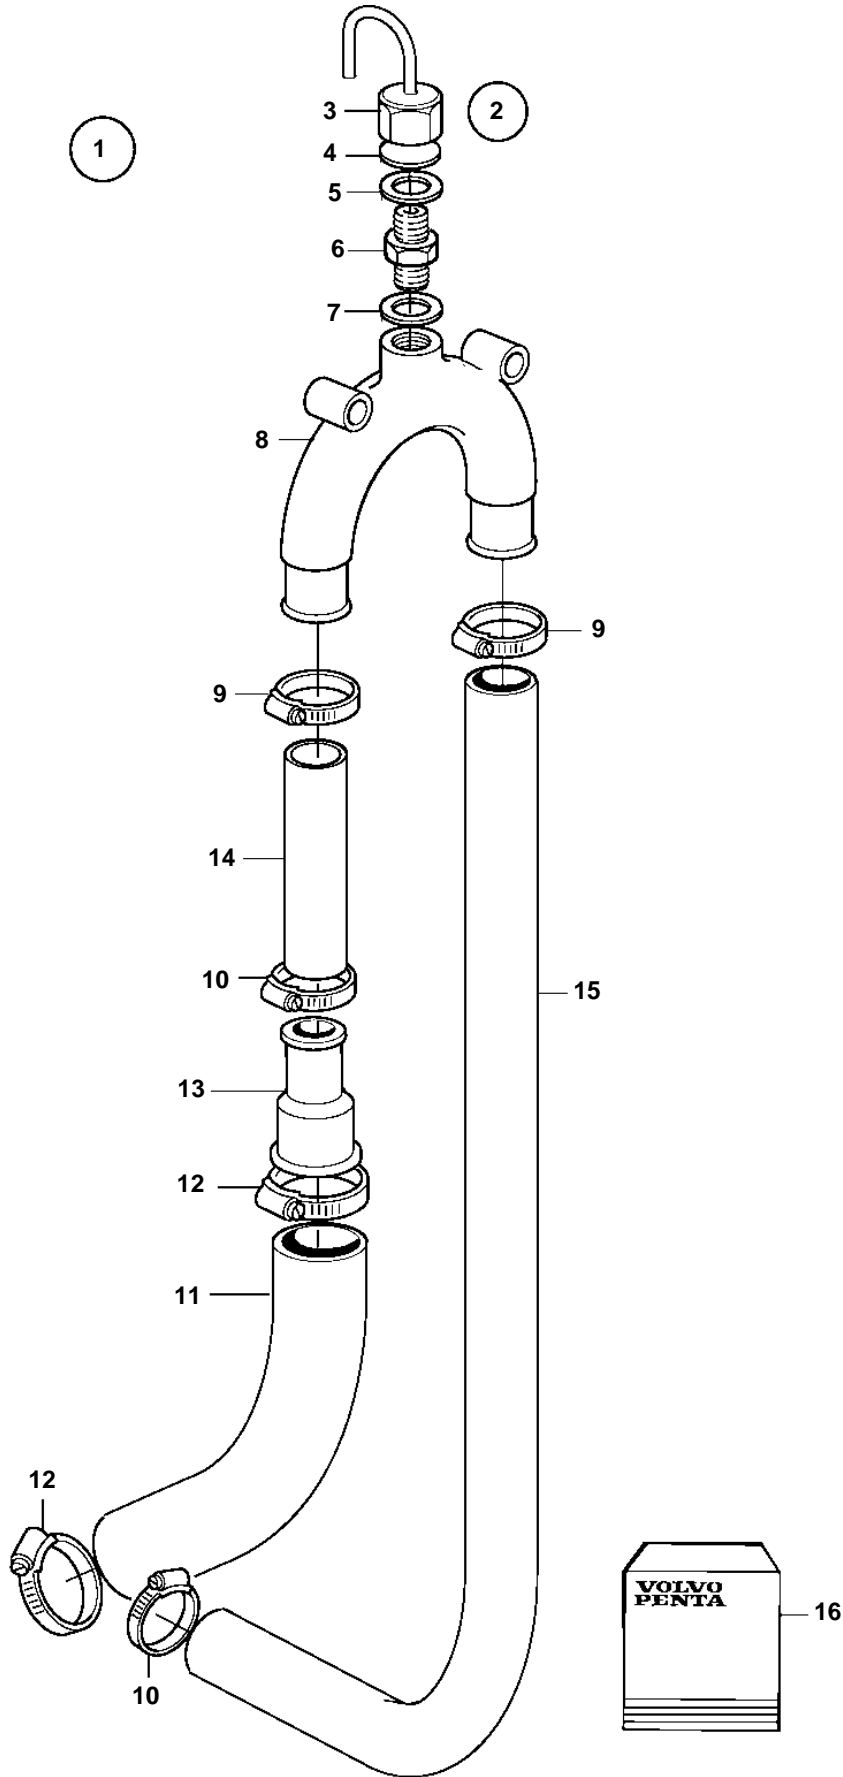

D2-55A, D2-55B

18975

D2-55A, D2-55B

REF	PART NO.	QTY	DESCRIPTION	NOTES
1	3583738	1	Vacuum valve kit	
2	828534	1	· Vacuum valve	
3	828533	1	· · Upper section	
4		2	· · Diaphragm	Included in overhaul kit.
5	828424	2	· · Gasket	Included in overhaul kit.
6	828266	1	· · Lower section	
7	947282	2	· · Gasket	Included in overhaul kit.
8	828501	1	· Branch pipe	
9	853548	2	· Hose clamp	
10	853548	2	Hose clamp	Not included in vacuum valve kit. Use existing hose clamps from engine.
11	941799	X	Hose	L=300mm
12	961669	2	Hose clamp	
13	859987	1	Tube	Only on D2-55A and D2-55B
14		1	Hose	Not included in vacuum valve kit. Use existing hose from engine.
15		1	Hose	Not included in vacuum valve kit. Use existing hose from engine.
16	3818424	1	Repair kit	(875738)