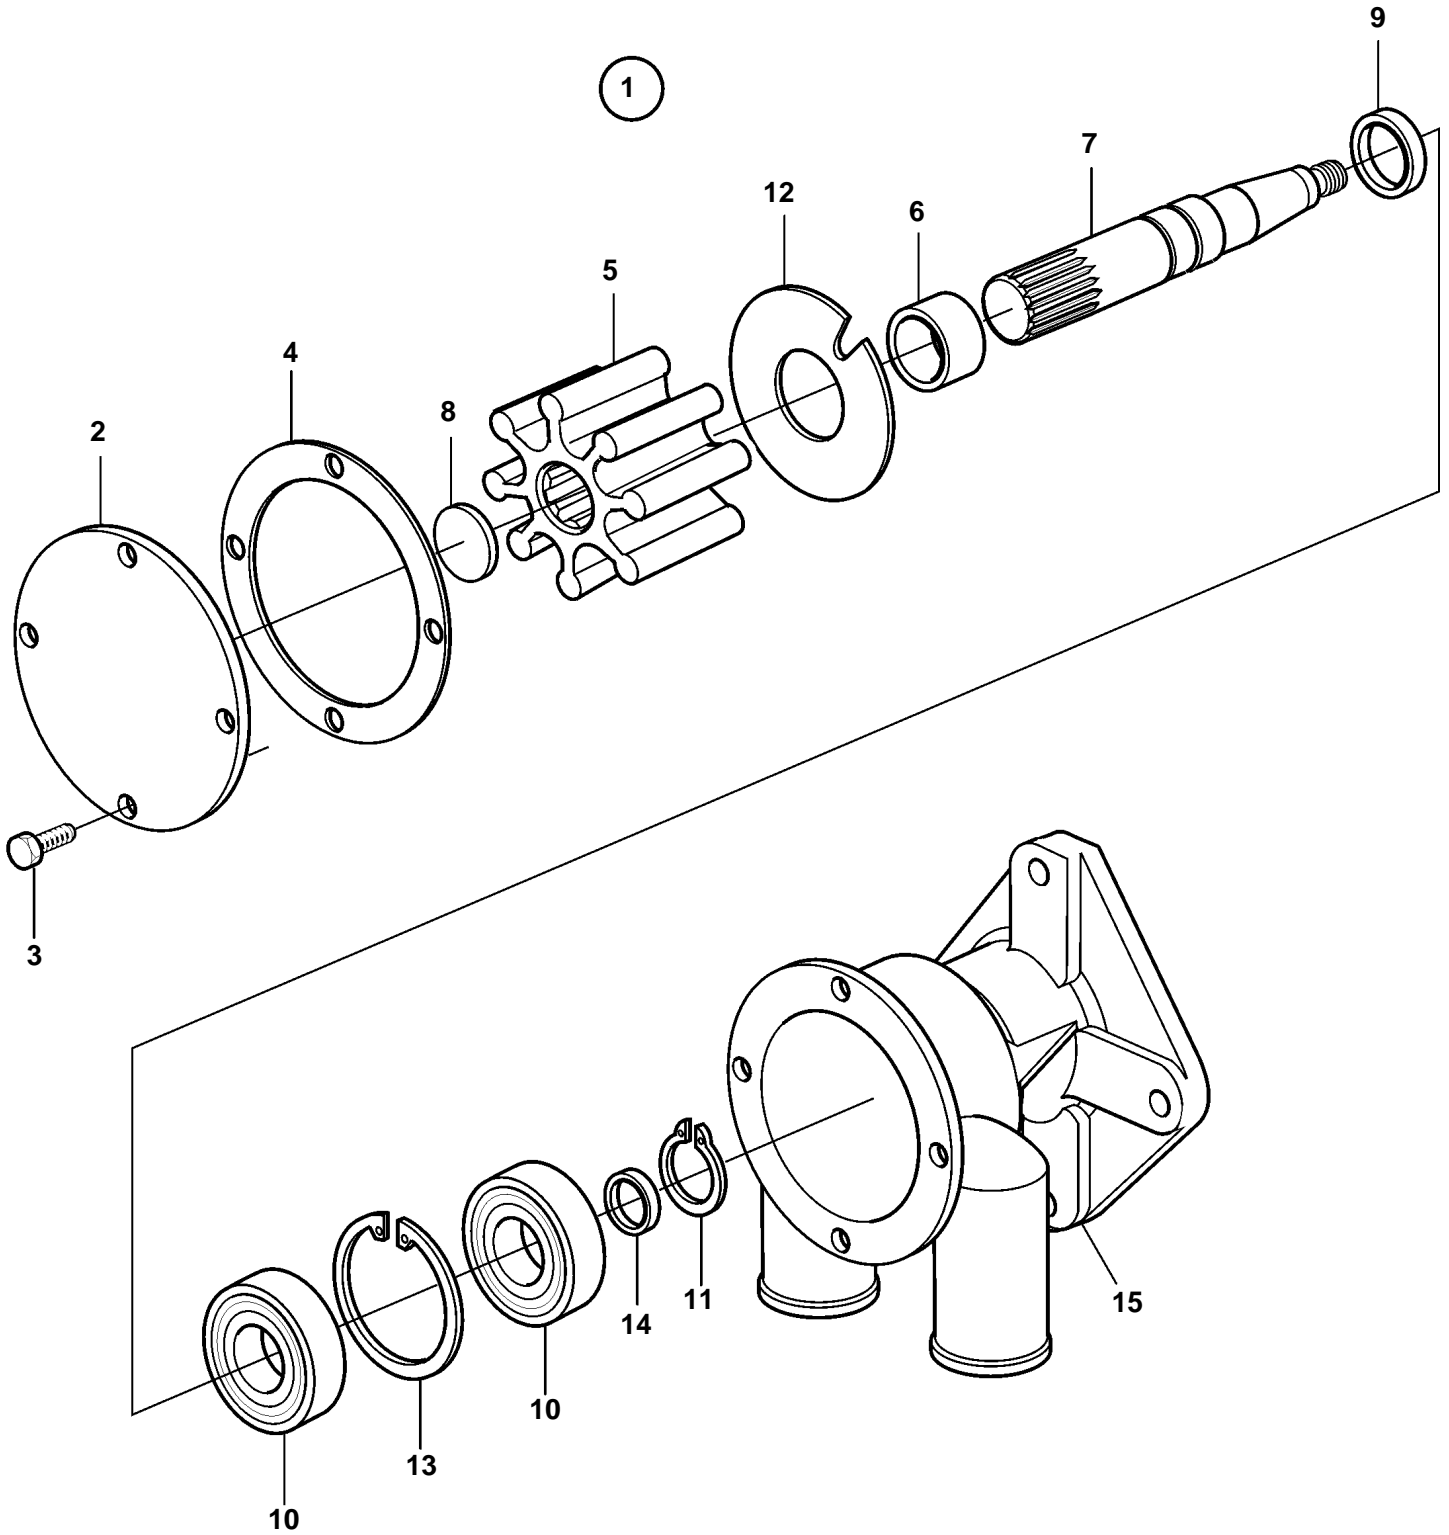

D2-55A, D2-55B, D2-55C

20426

D2-55A, D2-55B, D2-55C

REF	PART NO.	QTY	DESCRIPTION	NOTES
1	3583089	1	Sea water pump	
2	3583985	1	· Cover	
3	3885957	4	· Screw	
4	3583809	1	· O-ring	
5		1	· Impeller kit	SEE GROUP 99
6	3583987	1	· Sealing ring	
7		1	· Shaft	
8	3583988	1	· Washer	
9	925057	1	· Rubber ring	
10	3583989	2	· Ball bearing	
11	914451	1	· Lock ring	
12		1	· Wear washer	
13	3583991	1	· Snap ring	
14	3583992	1	· Sealing ring	
15		1	· Housing	