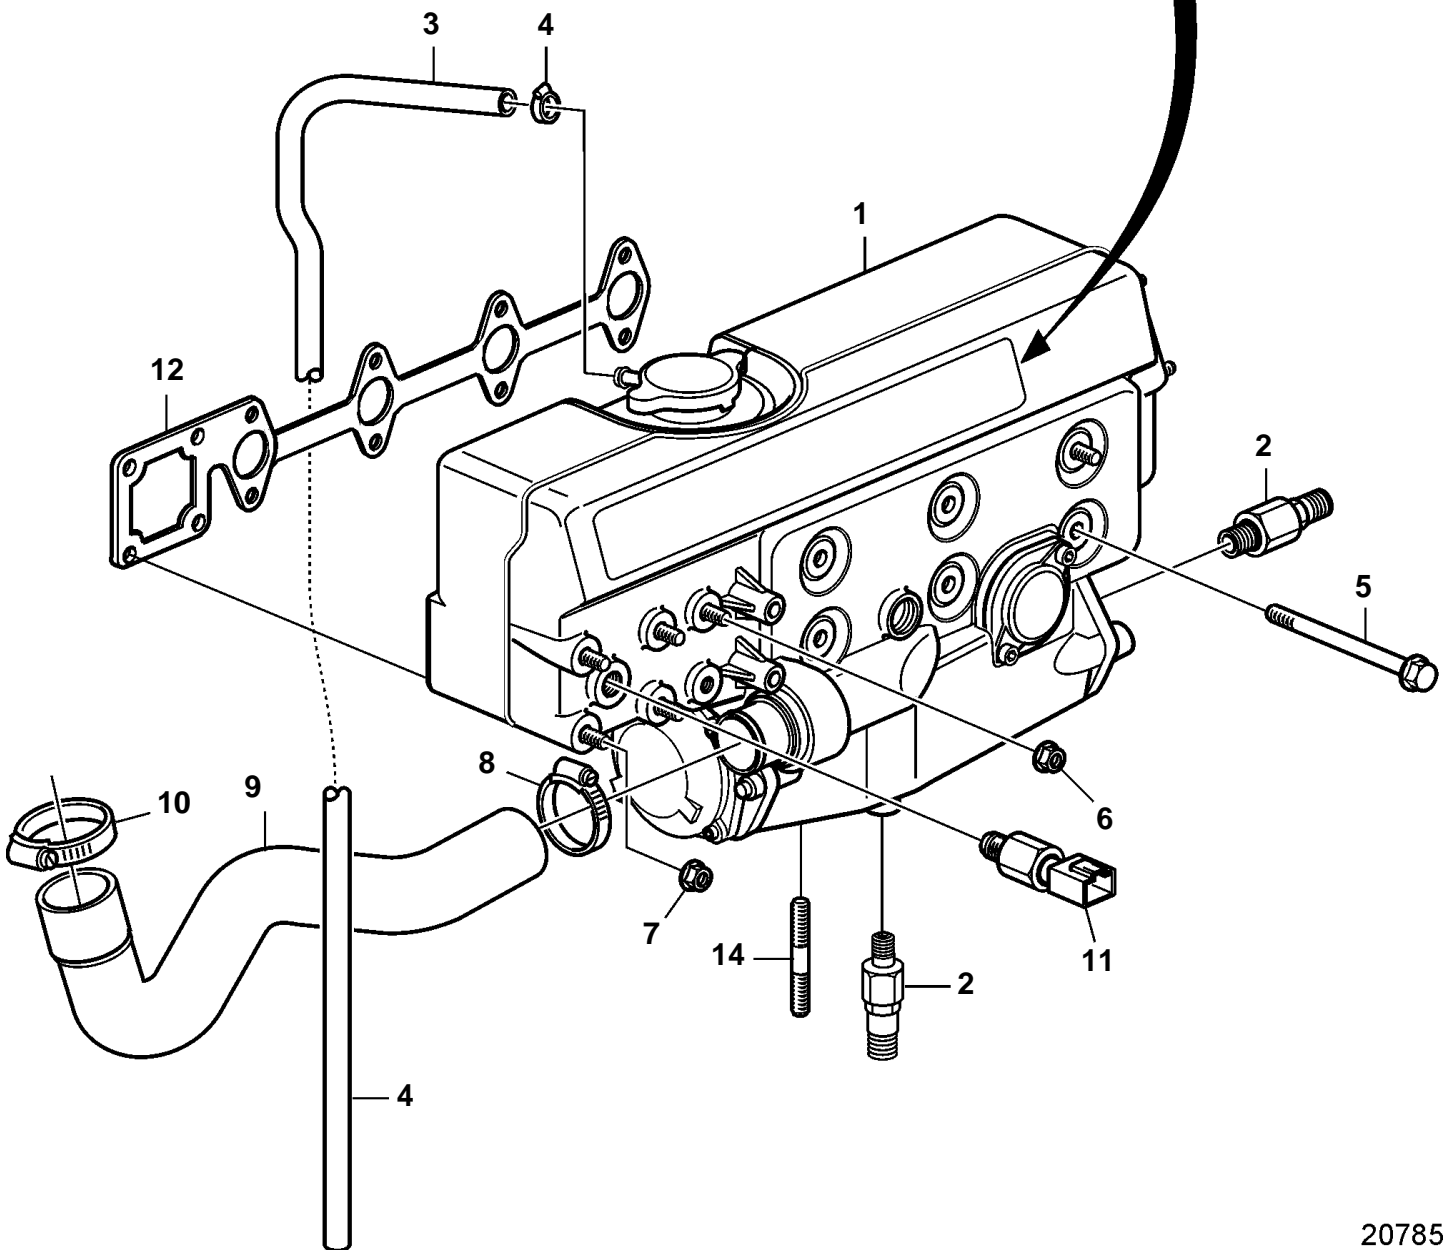

D2-55C

20785

## D2-55C

REF	PART NO.	QTY	DESCRIPTION	SEE SEC.	NOTES
1	3584094	1	Heat exchanger		
				7146	
	3808561	1	Heat exchanger		
				9867	
2	949918	3	Drain cock		
3		1	Hose		
4		1	Clamp		
5	968842	6	Flange screw		L=110mm
6	948645	2	Lock nut		
7	971096	4	Nut		
8	853548	1	Hose clamp		
9	3583065	1	Hose		
10	961669	1	Hose clamp		
11		1	Pressure sensor	6757	
12	3583781	1	Gasket		
13	3583091	1	Decal		
14	3584105	4	Stud		