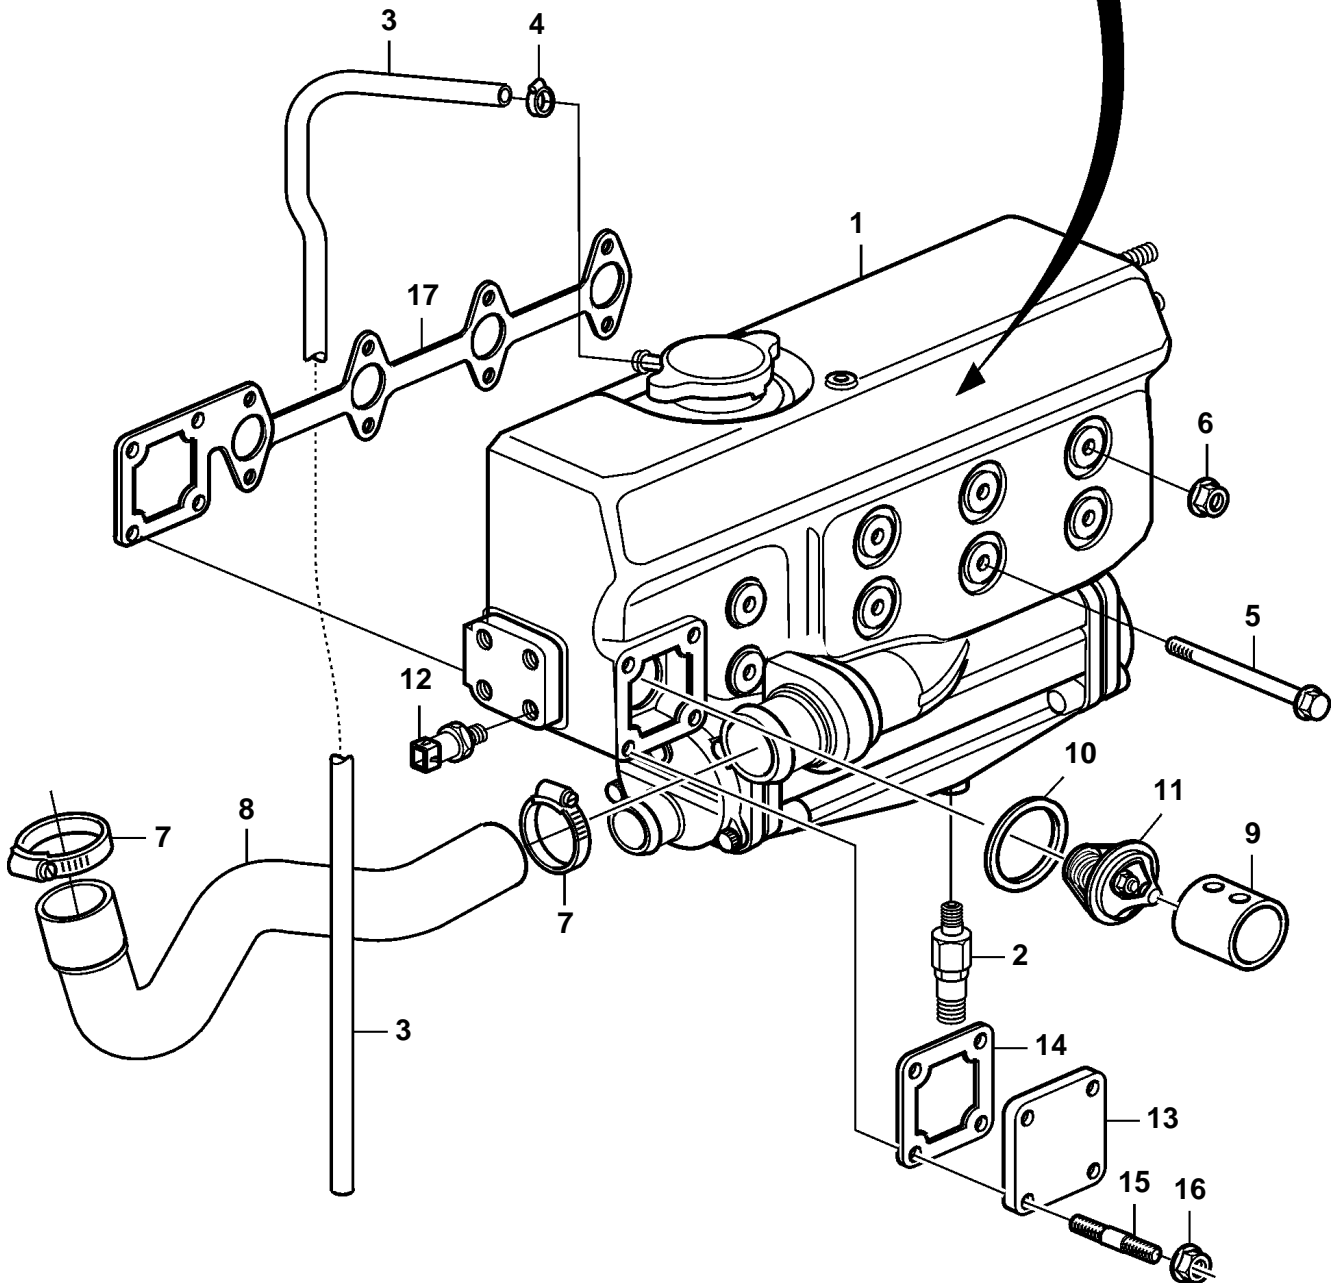

D2-55A, D2-55B

D2-55A, D2-55B

REF	PART NO.	QTY	DESCRIPTION	SEE SEC.	NOTES
1	3583086	1	Heat exchanger		D2-55A
				7491	
	3584213	1	Heat exchanger		D2-55B
				7491	
2	949918	1	Drain cock		
3	3580529	1	Hose		
4	961662	1	Clamp		
5	968842	6	Flange screw		
6	948645	3	Lock nut		
7	961669	2	Hose clamp		
8	3583065	1	Hose		
9	3580515	1	Spacer sleeve		
10	3580514	1	Sealing ring		
11	3580365	1	Thermostat		
12		1	Pressure sensor	5503	
13	3580517	1	Cover		
14	3583780	1	Gasket		
15	3580519	4	Stud		
16	945407	4	Flange nut		
17	3583781	1	Gasket		
18	3583091	1	Decal		