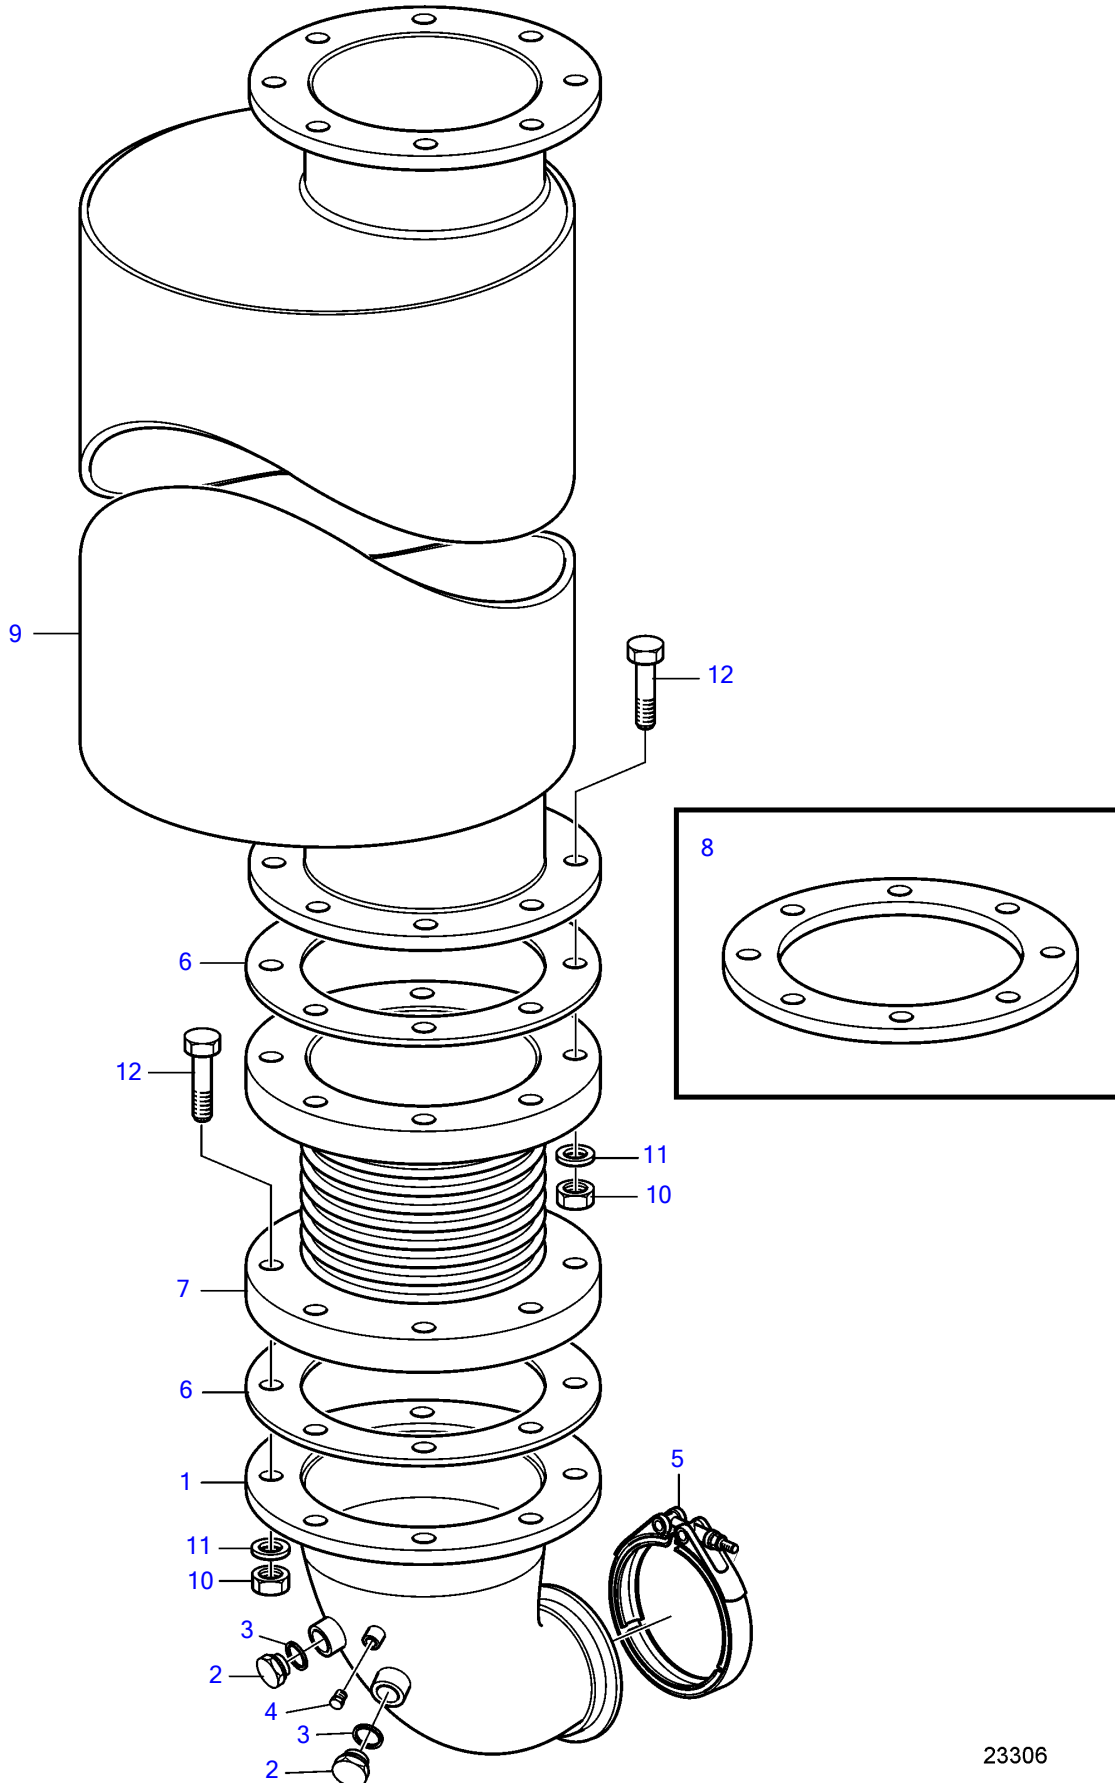

D16C-A MH, D16C-B MH, D16C-C MH

23306

D16C-A MH, D16C-B MH, D16C-C MH

REF	PART NO.	QTY	DESCRIPTION	NOTES
1	3808218	1	Exhaust outlet	
2	914392	2	Plug	
3	947626	2	Gasket	
4	479979	1	Plug	
5	3887499	1	V-band clamp	
6	862950	2	Gasket	
7	865300	1	Compensator	
8	849981	1	Flange	
9	3886131	1	Muffler	7", for dry exhaust
	3886134	1	Muffler	7", for dry exhaust, With spark arrestor
		1	Muffler	8", for dry exhaust
		1	Muffler	8", for dry exhaust, With spark arrestor
10	955785	16	Hexagon nut	
11	941912	16	Spring washer	
12	955366	16	Hexagon screw	