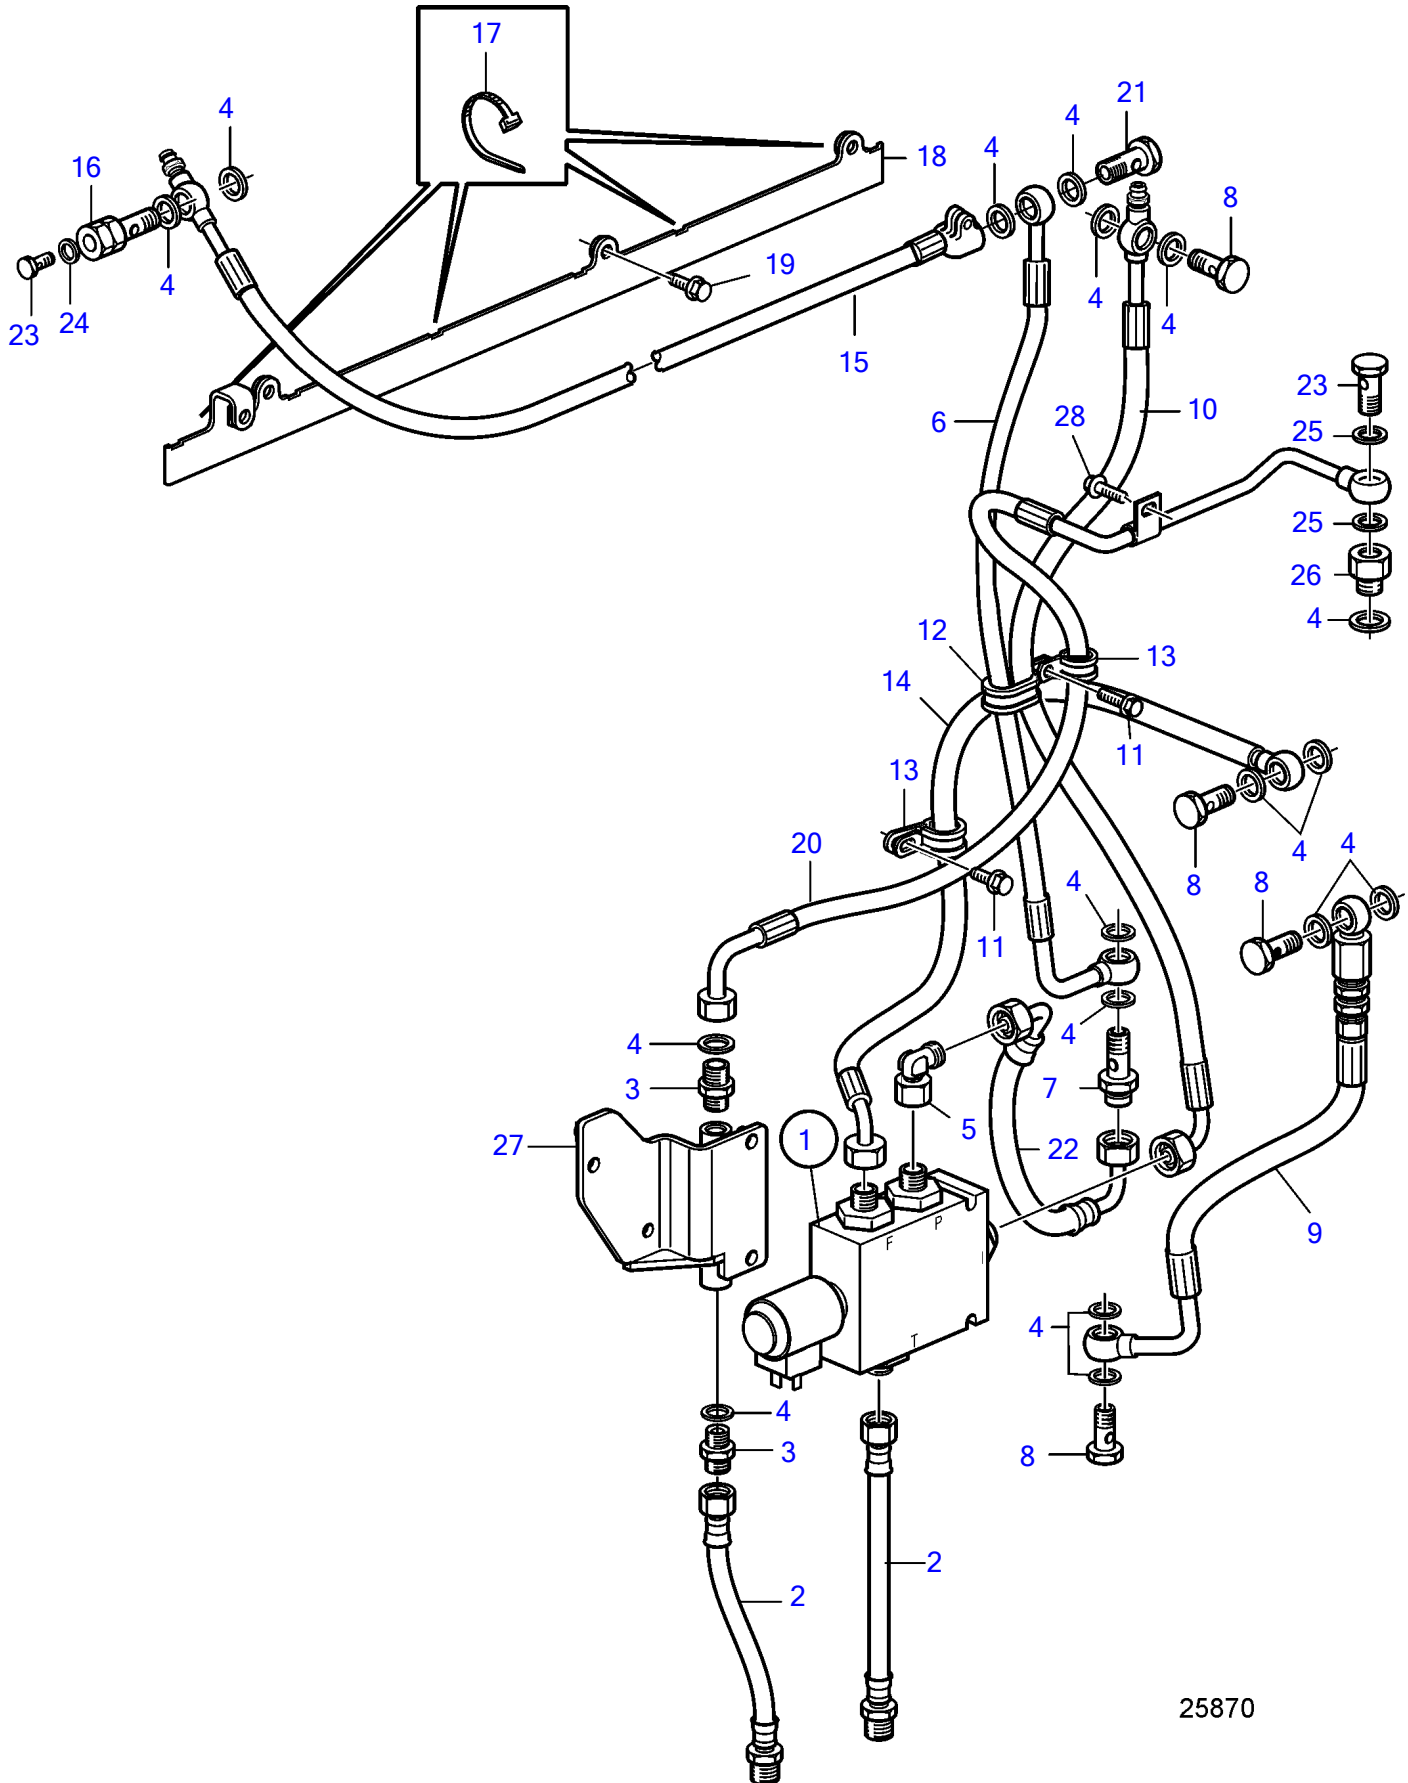

D16C-A MH, D16C-B MH, D16C-C MH

25870

D16C-A MH, D16C-B MH, D16C-C MH

REF	PART NO.	QTY	DESCRIPTION	SEE SEC.	NOTES
1	3835754	1	Fuel valve		
			.	9904	
2	3817202	2	Fuel hose		
3	963948	2	Nipple		
4	20852765	16	Sealing ring		
5	964016	1	Elbow nipple		
6	40005074	1	Fuel hose		
7	3819880	1	Nipple		
8	941686	4	Hollow screw		
9	21350559	1	Fuel hose		(3888103)
10	40005724	1	Fuel hose		Rear hose
11	946440	2	Flange screw		
12	981664	1	Clamp		
13	949747	2	Clamp		
14	3841380	1	Fuel hose		
15	40005726	1	Fuel hose		Front hose
16	20754813	1	Overflow valve		
17	948616	4	Cable tie		(980464)
18		1	Bracket		
19	946173	3	Flange screw		
20	40005147	1	Fuel hose		
21	21140647	1	Overflow valve		
22	3588994	1	Fuel hose		
23	48634	2	Hollow screw		
24	20852762	1	Sealing ring		
25	20852764	2	Sealing ring		
26	3847324	1	Adapter		
27		1	Bracket		
			.	9904	
28	967949	1	Flange screw		