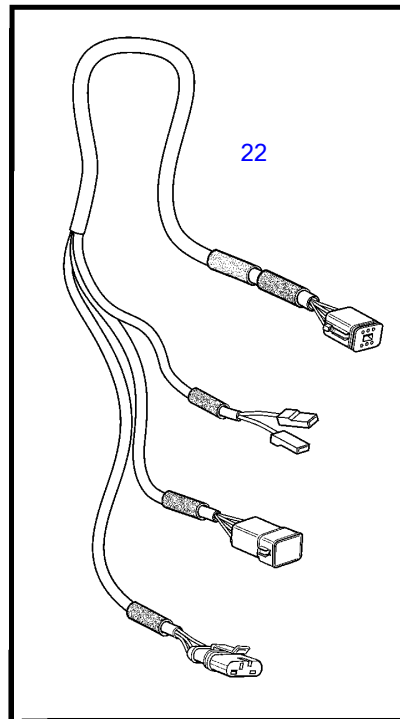

D16C-A MH

25394

D16C-A MH

REF	PART NO.	QTY	DESCRIPTION	SEE SEC.	NOTES
1	3884818	1	Display		Replaced by 3849972
	3849972	1	Display		Replaced by 3595108
	3595108	1	Display		Replaced by 21173162
	21173162	1	Display		
2	830928	4	• Stud		
3	830930	4	• Nut		
4	3588207	1	• Cable kit		
5	881786	1	Cable kit		
6	977184	1	Housing		
7	873765	1	Relay		12V
	3171420	1	Relay		24V
8	874789	1	Cable kit		PCU-HCU, 6 pole, L=5.0m
	889550	1	Cable		PCU-HCU, 6 pole, L=7.0m
	889551	1	Cable		PCU-HCU, 6 pole, L=9.0m
	889552	1	Cable		PCU-HCU, 6 pole, L=11.0m
	888013	1	Cable		PCU-HCU, 6 pole, L=13.0m
	3889410	1	Extension cable'verl		Extension cables. Multilink, 6-pin., L=1.5m
	3842733	1	Extension cable'verl		Extension cables. Multilink, 6-pin., L=3.0m
	3842734	1	Extension cable'verl		Extension cables. Multilink, 6-pin., L=5.0m
	3842735	1	Extension cable'verl		Extension cables. Multilink, 6-pin., L=7.0m
	3842736	1	Extension cable'verl		Extension cables. Multilink, 6-pin., L=9.0m
	3842737	1	Extension cable'verl		Extension cables. Multilink, 6-pin., L=11.0m
	21172469	1	Extension cable'verl		Extension cables. Multilink, 6-pin., L=20m
	21172470	1	Extension cable'verl		Extension cables. Multilink, 6-pin., L=40m
	3587145	1	Cable		Extension cable for control pontentiometer. 3-polig. L=2,0m
9	21122603	1	Cable		Engine-PCU cable., L=3.0m
	21122605	1	Cable		Engine-PCU cable., L=5.0m
10	874676	1	Cable kit		EVC control lever cable, 6-pole., L=1.5m
11	3588972	1	Cable kit		Y-connector bus cable, 6-pole., L=0.5m
12	3587070	1	Starter switch, set		Kit with 2 key switch with identical key.
13	3587071	1	Starter switch		
14	859955	1	• Plastic nut		
15	859953	1	• Key		State key code when ordering.
			• Bulletin 49-30	49-30-EN	Key P/N 859953
16	888004	1	Cable, starter switch		
17	3884481	X	Control unit, not programmed		HCU. Software ordered separately or downloaded with Vodia.
	3586261	X	Software		Warehouse programming. This p/n can not be ordered, but will be used for invoicing.
	3586259	X	Software		Vodia-programming. This p/n can not be ordered, but will be used for invoicing.
18	3884480	X	Control unit, not programmed		PCU. Software ordered separately or downloaded with Vodia.
	3586267	X	Software		Warehouse programming. This p/n can not be ordered, but will be used for invoicing.
	3586266	X	Software		Vodia-programming. This p/n can not be ordered, but will be used for invoicing.
19	3886666	1	Cable		L=1.5m
	21166002	1	Wiring harness		7m
	21166003	1	Wiring harness		9m
	21166004	1	Wiring harness		13m
20	874807	1	Cable kit, fuel, water, rudder		
21	3588206	1	Cable kit, y-split		
22	3808852	1	Cable kit, instruments, panels		
23	21509941	1	Control unit		