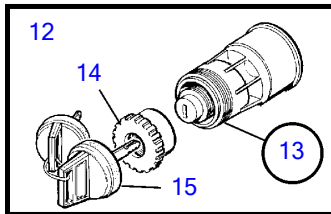

D16C-A MH

25394

D16C-A MH

REF	PART NO.	QTY	DESCRIPTION	SEE SEC.	NOTES
1	3884818	1	Display		Replaced by 3849972
	3849972	1	Display		Replaced by 3595108
	3595108	1	Display		Replaced by 21173162
	21173162	1	Display		
2	830928	4	• Stud		
3	830930	4	• Nut		
4	3588207	1	• Cable kit		
5	881786	1	Cable kit		
6	977184	1	Housing		
7	873765	1	Relay		12V
	3171420	1	Relay		24V
8	874789	1	Cable kit		PCU-HCU, 6 pole, L=5.0m
	889550	1	Cable		PCU-HCU, 6 pole, L=7.0m
	889551	1	Cable		PCU-HCU, 6 pole, L=9.0m
	889552	1	Cable		PCU-HCU, 6 pole, L=11.0m
	888013	1	Cable		PCU-HCU, 6 pole, L=13.0m
	3889410	1	Extension cable'verl		Extension cables. Multilink, 6-pin., L=1.5m
	3842733	1	Extension cable'verl		Extension cables. Multilink, 6-pin., L=3.0m
	3842734	1	Extension cable'verl		Extension cables. Multilink, 6-pin., L=5.0m
	3842735	1	Extension cable'verl		Extension cables. Multilink, 6-pin., L=7.0m
	3842736	1	Extension cable'verl		Extension cables. Multilink, 6-pin., L=9.0m
	3842737	1	Extension cable'verl		Extension cables. Multilink, 6-pin., L=11.0m
	21172469	1	Extension cable'verl		Extension cables. Multilink, 6-pin., L=20m
	21172470	1	Extension cable'verl		Extension cables. Multilink, 6-pin., L=40m
	3587145	1	Cable		Extension cable for control pontentiometer. 3-polig. L=2,0m
9	21122603	1	Cable		Engine-PCU cable., L=3.0m
	21122605	1	Cable		Engine-PCU cable., L=5.0m
10	874676	1	Cable kit		EVC control lever cable, 6-pole., L=1.5m
11	3588972	1	Cable kit		Y-connector bus cable, 6-pole., L=0.5m
12	3587070	1	Starter switch, set		Kit with 2 key switch with identical key.
13	3587071	1	Starter switch		
14	859955	1	• Plastic nut		
15	859953	1	• Key		State key code when ordering.
			• Bulletin 49-30	49-30-EN	Key P/N 859953
16	888004	1	Cable, starter switch		
17	3884481	X	Control unit, not programmed		HCU. Software ordered separately or downloaded with Vodia.
	3586261	X	Software		Warehouse programming. This p/n can not be ordered, but will be used for invoicing.
	3586259	X	Software		Vodia-programming. This p/n can not be ordered, but will be used for invoicing.
18	3884480	X	Control unit, not programmed		PCU. Software ordered separately or downloaded with Vodia.
	3586267	X	Software		Warehouse programming. This p/n can not be ordered, but will be used for invoicing.
	3586266	X	Software		Vodia-programming. This p/n can not be ordered, but will be used for invoicing.
19	3886666	1	Cable		L=1.5m
	21166002	1	Wiring harness		7m
	21166003	1	Wiring harness		9m
	21166004	1	Wiring harness		13m
20	874807	1	Cable kit, fuel, water, rudder		
21	3588206	1	Cable kit, y-split		
22	3808852	1	Cable kit, instruments, panels		
23	21509941	1	Control unit		