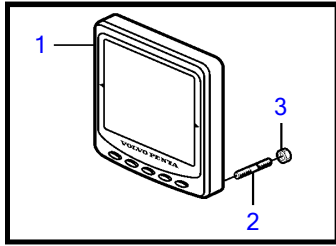

D16C-A MH

25394

D16C-A MH

REF	PART NO.	QTY	DESCRIPTION	SEE SEC.	NOTES
1	3884818	1	Display		Replaced by 3849972
	3849972	1	Display		Replaced by 3595108
	3595108	1	Display		Replaced by 21173162
	21173162	1	Display		
2	830928	4	• Stud		
3	830930	4	• Nut		
4	3588207	1	• Cable kit		
5	881786	1	Cable kit		
6	977184	1	Housing		
7	873765	1	Relay		12V
	3171420	1	Relay		24V
8	874789	1	Cable kit		PCU-HCU, 6 pole, L=5.0m
	889550	1	Cable		PCU-HCU, 6 pole, L=7.0m
	889551	1	Cable		PCU-HCU, 6 pole, L=9.0m
	889552	1	Cable		PCU-HCU, 6 pole, L=11.0m
	888013	1	Cable		PCU-HCU, 6 pole, L=13.0m
	3889410	1	Extension cable'verl		Extension cables. Multilink, 6-pin., L=1.5m
	3842733	1	Extension cable'verl		Extension cables. Multilink, 6-pin., L=3.0m
	3842734	1	Extension cable'verl		Extension cables. Multilink, 6-pin., L=5.0m
	3842735	1	Extension cable'verl		Extension cables. Multilink, 6-pin., L=7.0m
	3842736	1	Extension cable'verl		Extension cables. Multilink, 6-pin., L=9.0m
	3842737	1	Extension cable'verl		Extension cables. Multilink, 6-pin., L=11.0m
	21172469	1	Extension cable'verl		Extension cables. Multilink, 6-pin., L=20m
	21172470	1	Extension cable'verl		Extension cables. Multilink, 6-pin., L=40m
	3587145	1	Cable		Extension cable for control pontentiometer. 3-polig. L=2,0m
9	21122603	1	Cable		Engine-PCU cable., L=3.0m
	21122605	1	Cable		Engine-PCU cable., L=5.0m
10	874676	1	Cable kit		EVC control lever cable, 6-pole., L=1.5m
11	3588972	1	Cable kit		Y-connector bus cable, 6-pole., L=0.5m
12	3587070	1	Starter switch, set		Kit with 2 key switch with identical key.
13	3587071	1	Starter switch		
14	859955	1	• Plastic nut		
15	859953	1	• Key		State key code when ordering.
			• Bulletin 49-30	49-30-EN	Key P/N 859953
16	888004	1	Cable, starter switch		
17	3884481	X	Control unit, not programmed		HCU. Software ordered separately or downloaded with Vodia.
	3586261	X	Software		Warehouse programming. This p/n can not be ordered, but will be used for invoicing.
	3586259	X	Software		Vodia-programming. This p/n can not be ordered, but will be used for invoicing.
18	3884480	X	Control unit, not programmed		PCU. Software ordered separately or downloaded with Vodia.
	3586267	X	Software		Warehouse programming. This p/n can not be ordered, but will be used for invoicing.
	3586266	X	Software		Vodia-programming. This p/n can not be ordered, but will be used for invoicing.
19	3886666	1	Cable		L=1.5m
	21166002	1	Wiring harness		7m
	21166003	1	Wiring harness		9m
	21166004	1	Wiring harness		13m
20	874807	1	Cable kit, fuel, water, rudder		
21	3588206	1	Cable kit, y-split		
22	3808852	1	Cable kit, instruments, panels		
23	21509941	1	Control unit		