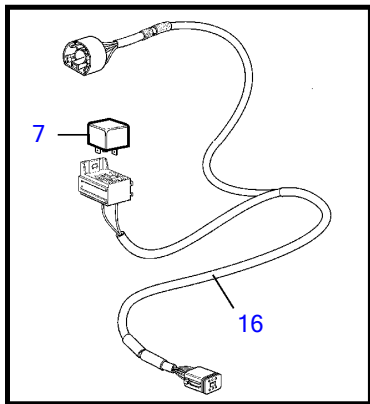

D16C-A MH

25394

D16C-A MH

REF	PART NO.	QTY	DESCRIPTION	SEE SEC.	NOTES
1	3884818	1	Display		Replaced by 3849972
	3849972	1	Display		Replaced by 3595108
	3595108	1	Display		Replaced by 21173162
	21173162	1	Display		
2	830928	4	• Stud		
3	830930	4	• Nut		
4	3588207	1	• Cable kit		
5	881786	1	Cable kit		
6	977184	1	Housing		
7	873765	1	Relay		12V
	3171420	1	Relay		24V
8	874789	1	Cable kit		PCU-HCU, 6 pole, L=5.0m
	889550	1	Cable		PCU-HCU, 6 pole, L=7.0m
	889551	1	Cable		PCU-HCU, 6 pole, L=9.0m
	889552	1	Cable		PCU-HCU, 6 pole, L=11.0m
	888013	1	Cable		PCU-HCU, 6 pole, L=13.0m
	3889410	1	Extension cable'verl		Extension cables. Multilink, 6-pin., L=1.5m
	3842733	1	Extension cable'verl		Extension cables. Multilink, 6-pin., L=3.0m
	3842734	1	Extension cable'verl		Extension cables. Multilink, 6-pin., L=5.0m
	3842735	1	Extension cable'verl		Extension cables. Multilink, 6-pin., L=7.0m
	3842736	1	Extension cable'verl		Extension cables. Multilink, 6-pin., L=9.0m
	3842737	1	Extension cable'verl		Extension cables. Multilink, 6-pin., L=11.0m
	21172469	1	Extension cable'verl		Extension cables. Multilink, 6-pin., L=20m
	21172470	1	Extension cable'verl		Extension cables. Multilink, 6-pin., L=40m
	3587145	1	Cable		Extension cable for control pontentiometer. 3-polig. L=2,0m
9	21122603	1	Cable		Engine-PCU cable., L=3.0m
	21122605	1	Cable		Engine-PCU cable., L=5.0m
10	874676	1	Cable kit		EVC control lever cable, 6-pole., L=1.5m
11	3588972	1	Cable kit		Y-connector bus cable, 6-pole., L=0.5m
12	3587070	1	Starter switch, set		Kit with 2 key switch with identical key.
13	3587071	1	Starter switch		
14	859955	1	• Plastic nut		
15	859953	1	• Key		State key code when ordering.
			• Bulletin 49-30	49-30-EN	Key P/N 859953
16	888004	1	Cable, starter switch		
17	3884481	X	Control unit, not programmed		HCU. Software ordered separately or downloaded with Vodia.
	3586261	X	Software		Warehouse programming. This p/n can not be ordered, but will be used for invoicing.
	3586259	X	Software		Vodia-programming. This p/n can not be ordered, but will be used for invoicing.
18	3884480	X	Control unit, not programmed		PCU. Software ordered separately or downloaded with Vodia.
	3586267	X	Software		Warehouse programming. This p/n can not be ordered, but will be used for invoicing.
	3586266	X	Software		Vodia-programming. This p/n can not be ordered, but will be used for invoicing.
19	3886666	1	Cable		L=1.5m
	21166002	1	Wiring harness		7m
	21166003	1	Wiring harness		9m
	21166004	1	Wiring harness		13m
20	874807	1	Cable kit, fuel, water, rudder		
21	3588206	1	Cable kit, y-split		
22	3808852	1	Cable kit, instruments, panels		
23	21509941	1	Control unit		