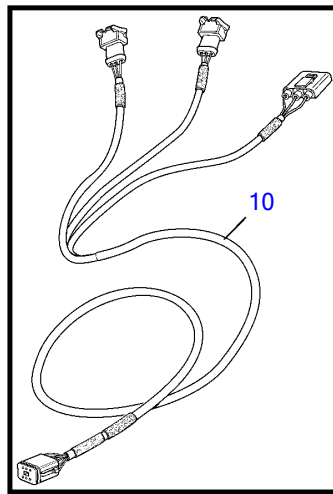

D16C-A MH

25394

D16C-A MH

REF	PART NO.	QTY	DESCRIPTION	SEE SEC.	NOTES
1	3884818	1	Display		Replaced by 3849972
	3849972	1	Display		Replaced by 3595108
	3595108	1	Display		Replaced by 21173162
	21173162	1	Display		
2	830928	4	• Stud		
3	830930	4	• Nut		
4	3588207	1	• Cable kit		
5	881786	1	Cable kit		
6	977184	1	Housing		
7	873765	1	Relay		12V
	3171420	1	Relay		24V
8	874789	1	Cable kit		PCU-HCU, 6 pole, L=5.0m
	889550	1	Cable		PCU-HCU, 6 pole, L=7.0m
	889551	1	Cable		PCU-HCU, 6 pole, L=9.0m
	889552	1	Cable		PCU-HCU, 6 pole, L=11.0m
	888013	1	Cable		PCU-HCU, 6 pole, L=13.0m
	3889410	1	Extension cable'verl		Extension cables. Multilink, 6-pin., L=1.5m
	3842733	1	Extension cable'verl		Extension cables. Multilink, 6-pin., L=3.0m
	3842734	1	Extension cable'verl		Extension cables. Multilink, 6-pin., L=5.0m
	3842735	1	Extension cable'verl		Extension cables. Multilink, 6-pin., L=7.0m
	3842736	1	Extension cable'verl		Extension cables. Multilink, 6-pin., L=9.0m
	3842737	1	Extension cable'verl		Extension cables. Multilink, 6-pin., L=11.0m
	21172469	1	Extension cable'verl		Extension cables. Multilink, 6-pin., L=20m
	21172470	1	Extension cable'verl		Extension cables. Multilink, 6-pin., L=40m
	3587145	1	Cable		Extension cable for control pontentiometer. 3-polig. L=2,0m
9	21122603	1	Cable		Engine-PCU cable., L=3.0m
	21122605	1	Cable		Engine-PCU cable., L=5.0m
10	874676	1	Cable kit		EVC control lever cable, 6-pole., L=1.5m
11	3588972	1	Cable kit		Y-connector bus cable, 6-pole., L=0.5m
12	3587070	1	Starter switch, set		Kit with 2 key switch with identical key.
13	3587071	1	Starter switch		
14	859955	1	• Plastic nut		
15	859953	1	• Key		State key code when ordering.
			• Bulletin 49-30	49-30-EN	Key P/N 859953
16	888004	1	Cable, starter switch		
17	3884481	X	Control unit, not programmed		HCU. Software ordered separately or downloaded with Vodia.
	3586261	X	Software		Warehouse programming. This p/n can not be ordered, but will be used for invoicing.
	3586259	X	Software		Vodia-programming. This p/n can not be ordered, but will be used for invoicing.
18	3884480	X	Control unit, not programmed		PCU. Software ordered separately or downloaded with Vodia.
	3586267	X	Software		Warehouse programming. This p/n can not be ordered, but will be used for invoicing.
	3586266	X	Software		Vodia-programming. This p/n can not be ordered, but will be used for invoicing.
19	3886666	1	Cable		L=1.5m
	21166002	1	Wiring harness		7m
	21166003	1	Wiring harness		9m
	21166004	1	Wiring harness		13m
20	874807	1	Cable kit, fuel, water, rudder		
21	3588206	1	Cable kit, y-split		
22	3808852	1	Cable kit, instruments, panels		
23	21509941	1	Control unit		