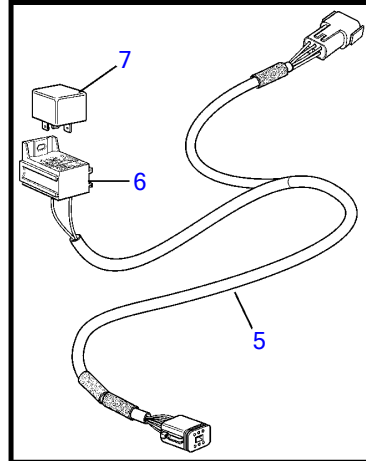

D16C-A MH

25394

D16C-A MH

REF	PART NO.	QTY	DESCRIPTION	SEE SEC.	NOTES
1	3884818	1	Display		Replaced by 3849972
	3849972	1	Display		Replaced by 3595108
	3595108	1	Display		Replaced by 21173162
	21173162	1	Display		
2	830928	4	• Stud		
3	830930	4	• Nut		
4	3588207	1	• Cable kit		
5	881786	1	Cable kit		
6	977184	1	Housing		
7	873765	1	Relay		12V
	3171420	1	Relay		24V
8	874789	1	Cable kit		PCU-HCU, 6 pole, L=5.0m
	889550	1	Cable		PCU-HCU, 6 pole, L=7.0m
	889551	1	Cable		PCU-HCU, 6 pole, L=9.0m
	889552	1	Cable		PCU-HCU, 6 pole, L=11.0m
	888013	1	Cable		PCU-HCU, 6 pole, L=13.0m
	3889410	1	Extension cable'verl		Extension cables. Multilink, 6-pin., L=1.5m
	3842733	1	Extension cable'verl		Extension cables. Multilink, 6-pin., L=3.0m
	3842734	1	Extension cable'verl		Extension cables. Multilink, 6-pin., L=5.0m
	3842735	1	Extension cable'verl		Extension cables. Multilink, 6-pin., L=7.0m
	3842736	1	Extension cable'verl		Extension cables. Multilink, 6-pin., L=9.0m
	3842737	1	Extension cable'verl		Extension cables. Multilink, 6-pin., L=11.0m
	21172469	1	Extension cable'verl		Extension cables. Multilink, 6-pin., L=20m
	21172470	1	Extension cable'verl		Extension cables. Multilink, 6-pin., L=40m
	3587145	1	Cable		Extension cable for control pontentiometer. 3-polig. L=2,0m
9	21122603	1	Cable		Engine-PCU cable., L=3.0m
	21122605	1	Cable		Engine-PCU cable., L=5.0m
10	874676	1	Cable kit		EVC control lever cable, 6-pole., L=1.5m
11	3588972	1	Cable kit		Y-connector bus cable, 6-pole., L=0.5m
12	3587070	1	Starter switch, set		Kit with 2 key switch with identical key.
13	3587071	1	Starter switch		
14	859955	1	• Plastic nut		
15	859953	1	• Key		State key code when ordering.
			• Bulletin 49-30	49-30-EN	Key P/N 859953
16	888004	1	Cable, starter switch		
17	3884481	X	Control unit, not programmed		HCU. Software ordered separately or downloaded with Vodia.
	3586261	X	Software		Warehouse programming. This p/n can not be ordered, but will be used for invoicing.
	3586259	X	Software		Vodia-programming. This p/n can not be ordered, but will be used for invoicing.
18	3884480	X	Control unit, not programmed		PCU. Software ordered separately or downloaded with Vodia.
	3586267	X	Software		Warehouse programming. This p/n can not be ordered, but will be used for invoicing.
	3586266	X	Software		Vodia-programming. This p/n can not be ordered, but will be used for invoicing.
19	3886666	1	Cable		L=1.5m
	21166002	1	Wiring harness		7m
	21166003	1	Wiring harness		9m
	21166004	1	Wiring harness		13m
20	874807	1	Cable kit, fuel, water, rudder		
21	3588206	1	Cable kit, y-split		
22	3808852	1	Cable kit, instruments, panels		
23	21509941	1	Control unit		