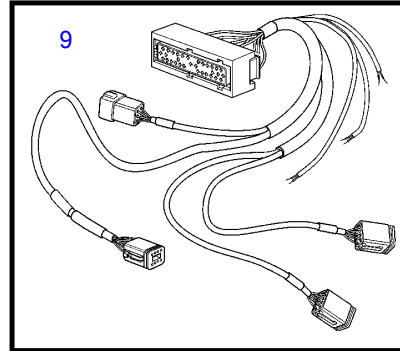

D16C-A MH

25394

D16C-A MH

REF	PART NO.	QTY	DESCRIPTION	SEE SEC.	NOTES
1	3884818	1	Display		Replaced by 3849972
	3849972	1	Display		Replaced by 3595108
	3595108	1	Display		Replaced by 21173162
	21173162	1	Display		
2	830928	4	• Stud		
3	830930	4	• Nut		
4	3588207	1	• Cable kit		
5	881786	1	Cable kit		
6	977184	1	Housing		
7	873765	1	Relay		12V
	3171420	1	Relay		24V
8	874789	1	Cable kit		PCU-HCU, 6 pole, L=5.0m
	889550	1	Cable		PCU-HCU, 6 pole, L=7.0m
	889551	1	Cable		PCU-HCU, 6 pole, L=9.0m
	889552	1	Cable		PCU-HCU, 6 pole, L=11.0m
	888013	1	Cable		PCU-HCU, 6 pole, L=13.0m
	3889410	1	Extension cable'verl		Extension cables. Multilink, 6-pin., L=1.5m
	3842733	1	Extension cable'verl		Extension cables. Multilink, 6-pin., L=3.0m
	3842734	1	Extension cable'verl		Extension cables. Multilink, 6-pin., L=5.0m
	3842735	1	Extension cable'verl		Extension cables. Multilink, 6-pin., L=7.0m
	3842736	1	Extension cable'verl		Extension cables. Multilink, 6-pin., L=9.0m
	3842737	1	Extension cable'verl		Extension cables. Multilink, 6-pin., L=11.0m
	21172469	1	Extension cable'verl		Extension cables. Multilink, 6-pin., L=20m
	21172470	1	Extension cable'verl		Extension cables. Multilink, 6-pin., L=40m
	3587145	1	Cable		Extension cable for control pontentiometer. 3-polig. L=2,0m
9	21122603	1	Cable		Engine-PCU cable., L=3.0m
	21122605	1	Cable		Engine-PCU cable., L=5.0m
10	874676	1	Cable kit		EVC control lever cable, 6-pole., L=1.5m
11	3588972	1	Cable kit		Y-connector bus cable, 6-pole., L=0.5m
12	3587070	1	Starter switch, set		Kit with 2 key switch with identical key.
13	3587071	1	Starter switch		
14	859955	1	• Plastic nut		
15	859953	1	• Key		State key code when ordering.
			• Bulletin 49-30	49-30-EN	Key P/N 859953
16	888004	1	Cable, starter switch		
17	3884481	X	Control unit, not programmed		HCU. Software ordered separately or downloaded with Vodia.
	3586261	X	Software		Warehouse programming. This p/n can not be ordered, but will be used for invoicing.
	3586259	X	Software		Vodia-programming. This p/n can not be ordered, but will be used for invoicing.
18	3884480	X	Control unit, not programmed		PCU. Software ordered separately or downloaded with Vodia.
	3586267	X	Software		Warehouse programming. This p/n can not be ordered, but will be used for invoicing.
	3586266	X	Software		Vodia-programming. This p/n can not be ordered, but will be used for invoicing.
19	3886666	1	Cable		L=1.5m
	21166002	1	Wiring harness		7m
	21166003	1	Wiring harness		9m
	21166004	1	Wiring harness		13m
20	874807	1	Cable kit, fuel, water, rudder		
21	3588206	1	Cable kit, y-split		
22	3808852	1	Cable kit, instruments, panels		
23	21509941	1	Control unit		