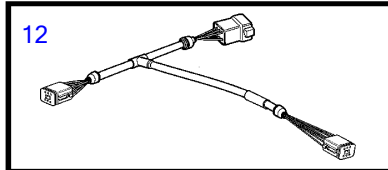

## D16C-A MH

REF	PART NO.	QTY	DESCRIPTION	SEE SEC.	NOTES
1	3840167	1	Display		
2	830928	4	Stud		
3	830930	4	Nut		
4	3807982	1	Wiring harness		
5	881786	1	Cable kit		
6	977184	1	Housing		
7	873765	1	Relay		12V
	3171420	1	Relay		24V
8	3889410	1	Extension cable'verl		L=1.5m, (874752)
9	3842733	1	Extension cable'verl		L=3.0m
	3842734	1	Extension cable'verl		L=5.0m
	3842735	1	Extension cable'verl		L=7.0m
	3842736	1	Extension cable'verl		L=9.0m
	3842737	1	Extension cable'verl		L=11.0m
	874789	1	Cable kit		PCU-HCU, 6 pole, L=5.0m
	889550	1	Cable		PCU-HCU, 6 pole, L=7.0m
	889551	1	Cable		PCU-HCU, 6 pole, L=9.0m
	889552	1	Cable		PCU-HCU, 6 pole, L=11.0m
	888013	1	Cable		PCU-HCU, 6 pole, L=13.0m
	3842733	1	Extension cable'verl		Multilink, 6-pin. L=3,0m
	3842734	1	Extension cable'verl		Multilink, 6-pole. L=5,0m
	3842735	1	Extension cable'verl		Multilink, 6-pole. L=7,0m
	3842736	1	Extension cable'verl		Multilink, 6-pole. L=9,0m
	3842737	1	Extension cable'verl		Multilink, 6-pole. L=11,0m
	3587145		Cable		Extension cable for control pontentiometer. 3-polig. L=2,0m
10	21122603	1	Cable		Engine-PCU cable., L=3.0m
	21122605	1	Cable		Engine-PCU cable., L=5.0m
11	874676	1	Cable kit		EVC control lever cable, 6-pole., L=1.5m
12	3588972	1	Cable kit		Y-connector bus cable, 6-pole., L=0.5m
13	3587070	1	Starter switch, set		Kit with 2 key switch with identical key.
14	3587071	1	Starter switch		
15	859955	1	• Plastic nut		
16	859953	1	• Key		State key code when ordering.
			• Bulletin 49-30	49-30-EN	Key P/N 859953
17	888004	1	Cable, starter switch		
18	21143184	X	Control unit, not programmed		HCU. Software ordered separately or downloaded with Vodia.
	3586261	X	Software		Warehouse programming. This p/n can not be ordered, but will be used for invoicing.
	3586259	X	Software		Vodia-programming. This p/n can not be ordered, but will be used for invoicing.
19	3840321	X	Control unit, not programmed		PCU. Software ordered separately or downloaded with Vodia.
	3586267	X	Software		Warehouse programming. This p/n can not be ordered, but will be used for invoicing.
	3586266	X	Software		Vodia-programming. This p/n can not be ordered, but will be used for invoicing.
20	3886666	1	Cable, synchronizing		Synchronizing cabel for twin installation. 6 pole.
21	874807	1	Cable kit, fuel, water, rudder		
22	3808852	1	Cable kit, instruments, panels		
23	21509941	1	Control unit		