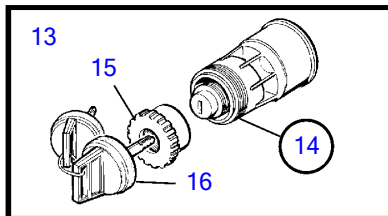

## D16C-A MH

REF	PART NO.	QTY	DESCRIPTION	SEE SEC.	NOTES
1	3840167	1	Display		
2	830928	4	Stud		
3	830930	4	Nut		
4	3807982	1	Wiring harness		
5	881786	1	Cable kit		
6	977184	1	Housing		
7	873765	1	Relay		12V
	3171420	1	Relay		24V
8	3889410	1	Extension cable'verl		L=1.5m, (874752)
9	3842733	1	Extension cable'verl		L=3.0m
	3842734	1	Extension cable'verl		L=5.0m
	3842735	1	Extension cable'verl		L=7.0m
	3842736	1	Extension cable'verl		L=9.0m
	3842737	1	Extension cable'verl		L=11.0m
	874789	1	Cable kit		PCU-HCU, 6 pole, L=5.0m
	889550	1	Cable		PCU-HCU, 6 pole, L=7.0m
	889551	1	Cable		PCU-HCU, 6 pole, L=9.0m
	889552	1	Cable		PCU-HCU, 6 pole, L=11.0m
	888013	1	Cable		PCU-HCU, 6 pole, L=13.0m
	3842733	1	Extension cable'verl		Multilink, 6-pin. L=3,0m
	3842734	1	Extension cable'verl		Multilink, 6-pole. L=5,0m
	3842735	1	Extension cable'verl		Multilink, 6-pole. L=7,0m
	3842736	1	Extension cable'verl		Multilink, 6-pole. L=9,0m
	3842737	1	Extension cable'verl		Multilink, 6-pole. L=11,0m
	3587145		Cable		Extension cable for control pontentiometer. 3-polig. L=2,0m
10	21122603	1	Cable		Engine-PCU cable., L=3.0m
	21122605	1	Cable		Engine-PCU cable., L=5.0m
11	874676	1	Cable kit		EVC control lever cable, 6-pole., L=1.5m
12	3588972	1	Cable kit		Y-connector bus cable, 6-pole., L=0.5m
13	3587070	1	Starter switch, set		Kit with 2 key switch with identical key.
14	3587071	1	Starter switch		
15	859955	1	• Plastic nut		
16	859953	1	• Key		State key code when ordering.
			• Bulletin 49-30	49-30-EN	Key P/N 859953
17	888004	1	Cable, starter switch		
18	21143184	X	Control unit, not programmed		HCU. Software ordered separately or downloaded with Vodia.
	3586261	X	Software		Warehouse programming. This p/n can not be ordered, but will be used for invoicing.
	3586259	X	Software		Vodia-programming. This p/n can not be ordered, but will be used for invoicing.
19	3840321	X	Control unit, not programmed		PCU. Software ordered separately or downloaded with Vodia.
	3586267	X	Software		Warehouse programming. This p/n can not be ordered, but will be used for invoicing.
	3586266	X	Software		Vodia-programming. This p/n can not be ordered, but will be used for invoicing.
20	3886666	1	Cable, synchronizing		Synchronizing cabel for twin installation. 6 pole.
21	874807	1	Cable kit, fuel, water, rudder		
22	3808852	1	Cable kit, instruments, panels		
23	21509941	1	Control unit		