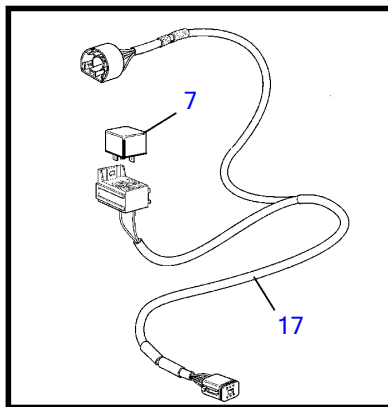

## D16C-A MH

REF	PART NO.	QTY	DESCRIPTION	SEE SEC.	NOTES
1	3840167	1	Display		
2	830928	4	Stud		
3	830930	4	Nut		
4	3807982	1	Wiring harness		
5	881786	1	Cable kit		
6	977184	1	Housing		
7	873765	1	Relay		12V
	3171420	1	Relay		24V
8	3889410	1	Extension cable'verl		L=1.5m, (874752)
9	3842733	1	Extension cable'verl		L=3.0m
	3842734	1	Extension cable'verl		L=5.0m
	3842735	1	Extension cable'verl		L=7.0m
	3842736	1	Extension cable'verl		L=9.0m
	3842737	1	Extension cable'verl		L=11.0m
	874789	1	Cable kit		PCU-HCU, 6 pole, L=5.0m
	889550	1	Cable		PCU-HCU, 6 pole, L=7.0m
	889551	1	Cable		PCU-HCU, 6 pole, L=9.0m
	889552	1	Cable		PCU-HCU, 6 pole, L=11.0m
	888013	1	Cable		PCU-HCU, 6 pole, L=13.0m
	3842733	1	Extension cable'verl		Multilink, 6-pin. L=3,0m
	3842734	1	Extension cable'verl		Multilink, 6-pole. L=5,0m
	3842735	1	Extension cable'verl		Multilink, 6-pole. L=7,0m
	3842736	1	Extension cable'verl		Multilink, 6-pole. L=9,0m
	3842737	1	Extension cable'verl		Multilink, 6-pole. L=11,0m
	3587145		Cable		Extension cable for control pontentiometer. 3-polig. L=2,0m
10	21122603	1	Cable		Engine-PCU cable., L=3.0m
	21122605	1	Cable		Engine-PCU cable., L=5.0m
11	874676	1	Cable kit		EVC control lever cable, 6-pole., L=1.5m
12	3588972	1	Cable kit		Y-connector bus cable, 6-pole., L=0.5m
13	3587070	1	Starter switch, set		Kit with 2 key switch with identical key.
14	3587071	1	Starter switch		
15	859955	1	• Plastic nut		
16	859953	1	• Key		State key code when ordering.
			• Bulletin 49-30	49-30-EN	Key P/N 859953
17	888004	1	Cable, starter switch		
18	21143184	X	Control unit, not programmed		HCU. Software ordered separately or downloaded with Vodia.
	3586261	X	Software		Warehouse programming. This p/n can not be ordered, but will be used for invoicing.
	3586259	X	Software		Vodia-programming. This p/n can not be ordered, but will be used for invoicing.
19	3840321	X	Control unit, not programmed		PCU. Software ordered separately or downloaded with Vodia.
	3586267	X	Software		Warehouse programming. This p/n can not be ordered, but will be used for invoicing.
	3586266	X	Software		Vodia-programming. This p/n can not be ordered, but will be used for invoicing.
20	3886666	1	Cable, synchronizing		Synchronizing cabel for twin installation. 6 pole.
21	874807	1	Cable kit, fuel, water, rudder		
22	3808852	1	Cable kit, instruments, panels		
23	21509941	1	Control unit		