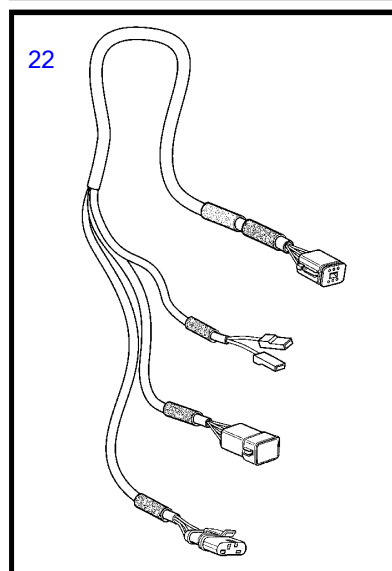

## D16C-A MH

REF	PART NO.	QTY	DESCRIPTION	SEE SEC.	NOTES
1	3840167	1	Display		
2	830928	4	Stud		
3	830930	4	Nut		
4	3807982	1	Wiring harness		
5	881786	1	Cable kit		
6	977184	1	Housing		
7	873765	1	Relay		12V
	3171420	1	Relay		24V
8	3889410	1	Extension cable'verl		L=1.5m, (874752)
9	3842733	1	Extension cable'verl		L=3.0m
	3842734	1	Extension cable'verl		L=5.0m
	3842735	1	Extension cable'verl		L=7.0m
	3842736	1	Extension cable'verl		L=9.0m
	3842737	1	Extension cable'verl		L=11.0m
	874789	1	Cable kit		PCU-HCU, 6 pole, L=5.0m
	889550	1	Cable		PCU-HCU, 6 pole, L=7.0m
	889551	1	Cable		PCU-HCU, 6 pole, L=9.0m
	889552	1	Cable		PCU-HCU, 6 pole, L=11.0m
	888013	1	Cable		PCU-HCU, 6 pole, L=13.0m
	3842733	1	Extension cable'verl		Multilink, 6-pin. L=3,0m
	3842734	1	Extension cable'verl		Multilink, 6-pole. L=5,0m
	3842735	1	Extension cable'verl		Multilink, 6-pole. L=7,0m
	3842736	1	Extension cable'verl		Multilink, 6-pole. L=9,0m
	3842737	1	Extension cable'verl		Multilink, 6-pole. L=11,0m
	3587145		Cable		Extension cable for control pontentiometer. 3-polig. L=2,0m
10	21122603	1	Cable		Engine-PCU cable., L=3.0m
	21122605	1	Cable		Engine-PCU cable., L=5.0m
11	874676	1	Cable kit		EVC control lever cable, 6-pole., L=1.5m
12	3588972	1	Cable kit		Y-connector bus cable, 6-pole., L=0.5m
13	3587070	1	Starter switch, set		Kit with 2 key switch with identical key.
14	3587071	1	Starter switch		
15	859955	1	• Plastic nut		
16	859953	1	• Key		State key code when ordering.
			• Bulletin 49-30	49-30-EN	Key P/N 859953
17	888004	1	Cable, starter switch		
18	21143184	X	Control unit, not programmed		HCU. Software ordered separately or downloaded with Vodia.
	3586261	X	Software		Warehouse programming. This p/n can not be ordered, but will be used for invoicing.
	3586259	X	Software		Vodia-programming. This p/n can not be ordered, but will be used for invoicing.
19	3840321	X	Control unit, not programmed		PCU. Software ordered separately or downloaded with Vodia.
	3586267	X	Software		Warehouse programming. This p/n can not be ordered, but will be used for invoicing.
	3586266	X	Software		Vodia-programming. This p/n can not be ordered, but will be used for invoicing.
20	3886666	1	Cable, synchronizing		Synchronizing cabel for twin installation. 6 pole.
21	874807	1	Cable kit, fuel, water, rudder		
22	3808852	1	Cable kit, instruments, panels		
23	21509941	1	Control unit		