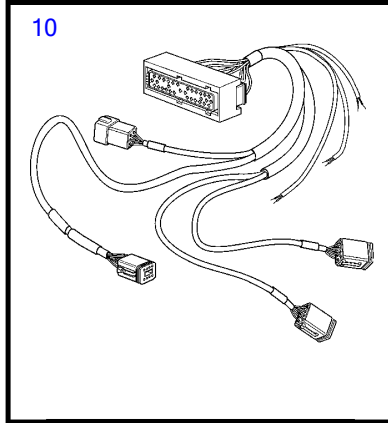

## D16C-A MH

REF	PART NO.	QTY	DESCRIPTION	SEE SEC.	NOTES
1	3840167	1	Display		
2	830928	4	Stud		
3	830930	4	Nut		
4	3807982	1	Wiring harness		
5	881786	1	Cable kit		
6	977184	1	Housing		
7	873765	1	Relay		12V
	3171420	1	Relay		24V
8	3889410	1	Extension cable'verl		L=1.5m, (874752)
9	3842733	1	Extension cable'verl		L=3.0m
	3842734	1	Extension cable'verl		L=5.0m
	3842735	1	Extension cable'verl		L=7.0m
	3842736	1	Extension cable'verl		L=9.0m
	3842737	1	Extension cable'verl		L=11.0m
	874789	1	Cable kit		PCU-HCU, 6 pole, L=5.0m
	889550	1	Cable		PCU-HCU, 6 pole, L=7.0m
	889551	1	Cable		PCU-HCU, 6 pole, L=9.0m
	889552	1	Cable		PCU-HCU, 6 pole, L=11.0m
	888013	1	Cable		PCU-HCU, 6 pole, L=13.0m
	3842733	1	Extension cable'verl		Multilink, 6-pin. L=3,0m
	3842734	1	Extension cable'verl		Multilink, 6-pole. L=5,0m
	3842735	1	Extension cable'verl		Multilink, 6-pole. L=7,0m
	3842736	1	Extension cable'verl		Multilink, 6-pole. L=9,0m
	3842737	1	Extension cable'verl		Multilink, 6-pole. L=11,0m
	3587145		Cable		Extension cable for control pontentiometer. 3-polig. L=2,0m
10	21122603	1	Cable		Engine-PCU cable., L=3.0m
	21122605	1	Cable		Engine-PCU cable., L=5.0m
11	874676	1	Cable kit		EVC control lever cable, 6-pole., L=1.5m
12	3588972	1	Cable kit		Y-connector bus cable, 6-pole., L=0.5m
13	3587070	1	Starter switch, set		Kit with 2 key switch with identical key.
14	3587071	1	Starter switch		
15	859955	1	• Plastic nut		
16	859953	1	• Key		State key code when ordering.
			• Bulletin 49-30	49-30-EN	Key P/N 859953
17	888004	1	Cable, starter switch		
18	21143184	X	Control unit, not programmed		HCU. Software ordered separately or downloaded with Vodia.
	3586261	X	Software		Warehouse programming. This p/n can not be ordered, but will be used for invoicing.
	3586259	X	Software		Vodia-programming. This p/n can not be ordered, but will be used for invoicing.
19	3840321	X	Control unit, not programmed		PCU. Software ordered separately or downloaded with Vodia.
	3586267	X	Software		Warehouse programming. This p/n can not be ordered, but will be used for invoicing.
	3586266	X	Software		Vodia-programming. This p/n can not be ordered, but will be used for invoicing.
20	3886666	1	Cable, synchronizing		Synchronizing cabel for twin installation. 6 pole.
21	874807	1	Cable kit, fuel, water, rudder		
22	3808852	1	Cable kit, instruments, panels		
23	21509941	1	Control unit		