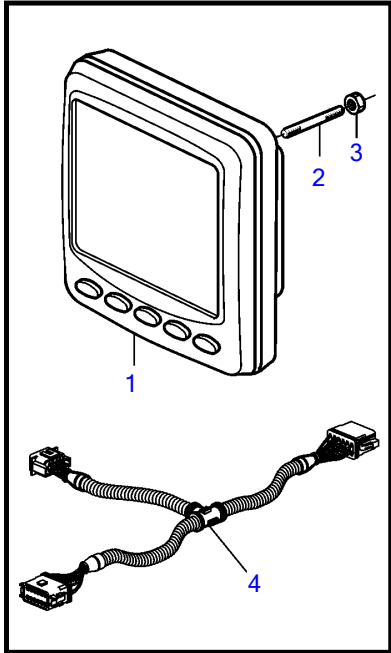

## D16C-A MH

REF	PART NO.	QTY	DESCRIPTION	SEE SEC.	NOTES
1	3840167	1	Display		
2	830928	4	Stud		
3	830930	4	Nut		
4	3807982	1	Wiring harness		
5	881786	1	Cable kit		
6	977184	1	Housing		
7	873765	1	Relay		12V
	3171420	1	Relay		24V
8	3889410	1	Extension cable'verl		L=1.5m, (874752)
9	3842733	1	Extension cable'verl		L=3.0m
	3842734	1	Extension cable'verl		L=5.0m
	3842735	1	Extension cable'verl		L=7.0m
	3842736	1	Extension cable'verl		L=9.0m
	3842737	1	Extension cable'verl		L=11.0m
	874789	1	Cable kit		PCU-HCU, 6 pole, L=5.0m
	889550	1	Cable		PCU-HCU, 6 pole, L=7.0m
	889551	1	Cable		PCU-HCU, 6 pole, L=9.0m
	889552	1	Cable		PCU-HCU, 6 pole, L=11.0m
	888013	1	Cable		PCU-HCU, 6 pole, L=13.0m
	3842733	1	Extension cable'verl		Multilink, 6-pin. L=3,0m
	3842734	1	Extension cable'verl		Multilink, 6-pole. L=5,0m
	3842735	1	Extension cable'verl		Multilink, 6-pole. L=7,0m
	3842736	1	Extension cable'verl		Multilink, 6-pole. L=9,0m
	3842737	1	Extension cable'verl		Multilink, 6-pole. L=11,0m
	3587145		Cable		Extension cable for control pontentiometer. 3-polig. L=2,0m
10	21122603	1	Cable		Engine-PCU cable., L=3.0m
	21122605	1	Cable		Engine-PCU cable., L=5.0m
11	874676	1	Cable kit		EVC control lever cable, 6-pole., L=1.5m
12	3588972	1	Cable kit		Y-connector bus cable, 6-pole., L=0.5m
13	3587070	1	Starter switch, set		Kit with 2 key switch with identical key.
14	3587071	1	Starter switch		
15	859955	1	• Plastic nut		
16	859953	1	• Key		State key code when ordering.
			• Bulletin 49-30	49-30-EN	Key P/N 859953
17	888004	1	Cable, starter switch		
18	21143184	X	Control unit, not programmed		HCU. Software ordered separately or downloaded with Vodia.
	3586261	X	Software		Warehouse programming. This p/n can not be ordered, but will be used for invoicing.
	3586259	X	Software		Vodia-programming. This p/n can not be ordered, but will be used for invoicing.
19	3840321	X	Control unit, not programmed		PCU. Software ordered separately or downloaded with Vodia.
	3586267	X	Software		Warehouse programming. This p/n can not be ordered, but will be used for invoicing.
	3586266	X	Software		Vodia-programming. This p/n can not be ordered, but will be used for invoicing.
20	3886666	1	Cable, synchronizing		Synchronizing cabel for twin installation. 6 pole.
21	874807	1	Cable kit, fuel, water, rudder		
22	3808852	1	Cable kit, instruments, panels		
23	21509941	1	Control unit		