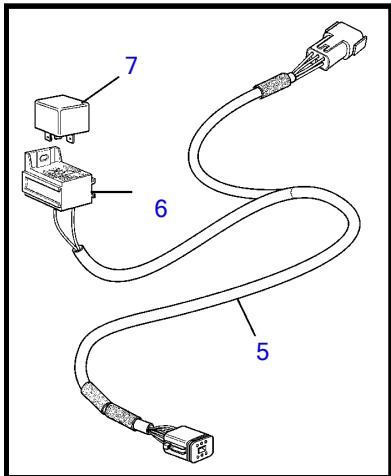

## D16C-A MH

REF	PART NO.	QTY	DESCRIPTION	SEE SEC.	NOTES
1	3840167	1	Display		
2	830928	4	Stud		
3	830930	4	Nut		
4	3807982	1	Wiring harness		
5	881786	1	Cable kit		
6	977184	1	Housing		
7	873765	1	Relay		12V
	3171420	1	Relay		24V
8	3889410	1	Extension cable'verl		L=1.5m, (874752)
9	3842733	1	Extension cable'verl		L=3.0m
	3842734	1	Extension cable'verl		L=5.0m
	3842735	1	Extension cable'verl		L=7.0m
	3842736	1	Extension cable'verl		L=9.0m
	3842737	1	Extension cable'verl		L=11.0m
	874789	1	Cable kit		PCU-HCU, 6 pole, L=5.0m
	889550	1	Cable		PCU-HCU, 6 pole, L=7.0m
	889551	1	Cable		PCU-HCU, 6 pole, L=9.0m
	889552	1	Cable		PCU-HCU, 6 pole, L=11.0m
	888013	1	Cable		PCU-HCU, 6 pole, L=13.0m
	3842733	1	Extension cable'verl		Multilink, 6-pin. L=3,0m
	3842734	1	Extension cable'verl		Multilink, 6-pole. L=5,0m
	3842735	1	Extension cable'verl		Multilink, 6-pole. L=7,0m
	3842736	1	Extension cable'verl		Multilink, 6-pole. L=9,0m
	3842737	1	Extension cable'verl		Multilink, 6-pole. L=11,0m
	3587145		Cable		Extension cable for control pontentiometer. 3-polig. L=2,0m
10	21122603	1	Cable		Engine-PCU cable., L=3.0m
	21122605	1	Cable		Engine-PCU cable., L=5.0m
11	874676	1	Cable kit		EVC control lever cable, 6-pole., L=1.5m
12	3588972	1	Cable kit		Y-connector bus cable, 6-pole., L=0.5m
13	3587070	1	Starter switch, set		Kit with 2 key switch with identical key.
14	3587071	1	Starter switch		
15	859955	1	• Plastic nut		
16	859953	1	• Key		State key code when ordering.
			• Bulletin 49-30	49-30-EN	Key P/N 859953
17	888004	1	Cable, starter switch		
18	21143184	X	Control unit, not programmed		HCU. Software ordered separately or downloaded with Vodia.
	3586261	X	Software		Warehouse programming. This p/n can not be ordered, but will be used for invoicing.
	3586259	X	Software		Vodia-programming. This p/n can not be ordered, but will be used for invoicing.
19	3840321	X	Control unit, not programmed		PCU. Software ordered separately or downloaded with Vodia.
	3586267	X	Software		Warehouse programming. This p/n can not be ordered, but will be used for invoicing.
	3586266	X	Software		Vodia-programming. This p/n can not be ordered, but will be used for invoicing.
20	3886666	1	Cable, synchronizing		Synchronizing cabel for twin installation. 6 pole.
21	874807	1	Cable kit, fuel, water, rudder		
22	3808852	1	Cable kit, instruments, panels		
23	21509941	1	Control unit		