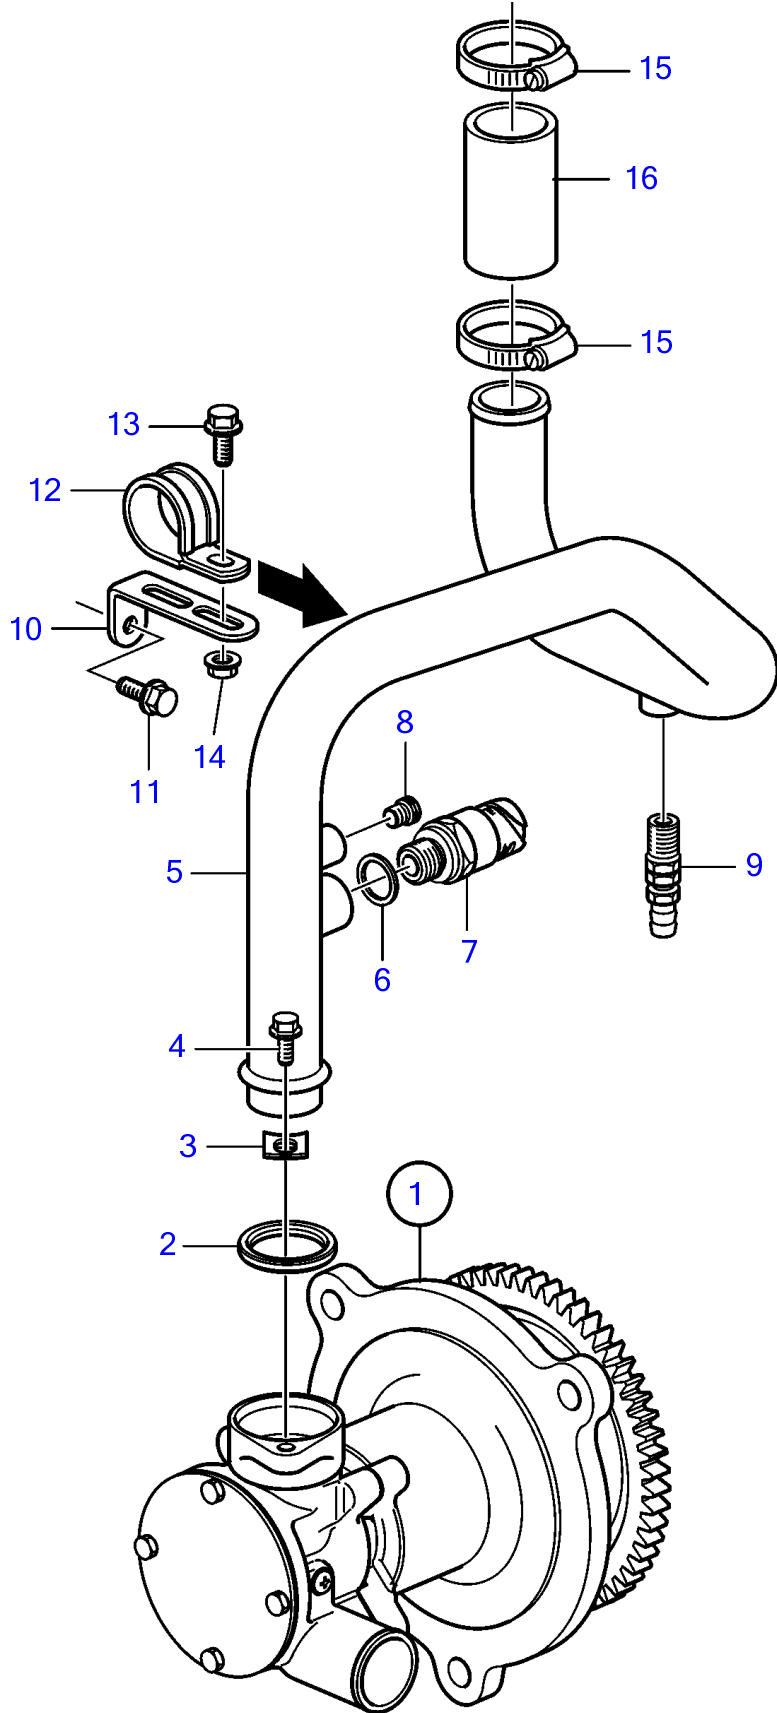

D16C-A MH, D16C-B MH, D16C-C MH

D16C-A MH, D16C-B MH, D16C-C MH

REF	PART NO.	QTY	DESCRIPTION	SEE SEC.	NOTES
1	3589550	1	Water pump		
	21167147	1	Sea water pump		Replaced by 21167147
			.		
			.	9909	
2	1556905	1	Sealing ring		
3	1546531	1	Lock brace		
4	946440	1	Flange screw		
5	3589113	1	Water pipe		
6	11998	1	Gasket		
7	949918	1	Shut-off cock		
8	981749	1	Plug		
9			Sender	21308	
10	965558	1	Bracket		
11	946440	1	Flange screw		
12	949850	1	Clamp		
13	946440	1	Flange screw		
14	945408	1	Flange nut		
15	961669	2	Hose clamp		
16	3808196	1	Hose		