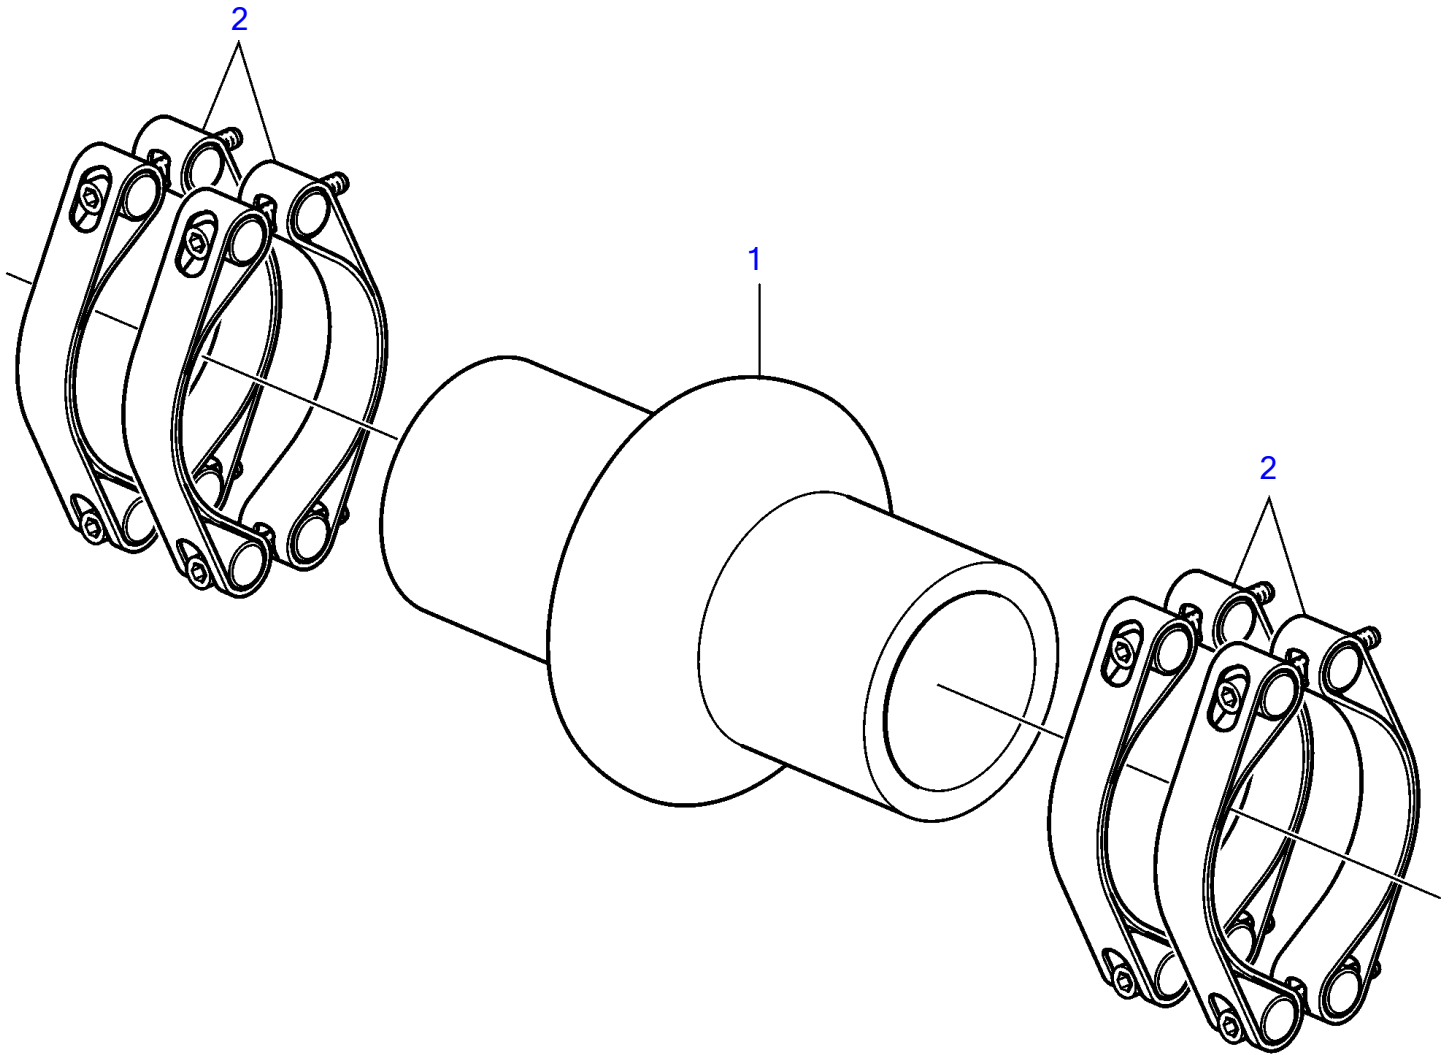

D16C-A MH, D16C-B MH, D16C-C MH

23307

D16C-A MH, D16C-B MH, D16C-C MH

REF	PART NO.	QTY	DESCRIPTION	NOTES
1	3884311	1	Hose connection	For engine mounted heat exchanger., 54x67mm
	3832746	1	Hose connection	For engine mounted heat exchanger., 63,5x74mm
	3832743	2	Hose connection	For engines with ceel cooling., 48.3x61mm
	3884567	2	Hose connection	For engines with ceel cooling., 38x50mm
	3832742	1	Hose connection	For engines with ceel cooling., 42,4x55mm
	3832746	1	Hose connection	For engines with ceel cooling., 63,5x74mm
	3884311	2	Hose connection	54x67mm, For engines with central cooling syst.
2		4	• Hose clamp	Included in hose connect.

7746510-26-9989

23307

Upd:2012-01-20

D16C-A MH, D16C-B MH, D16C-C MH