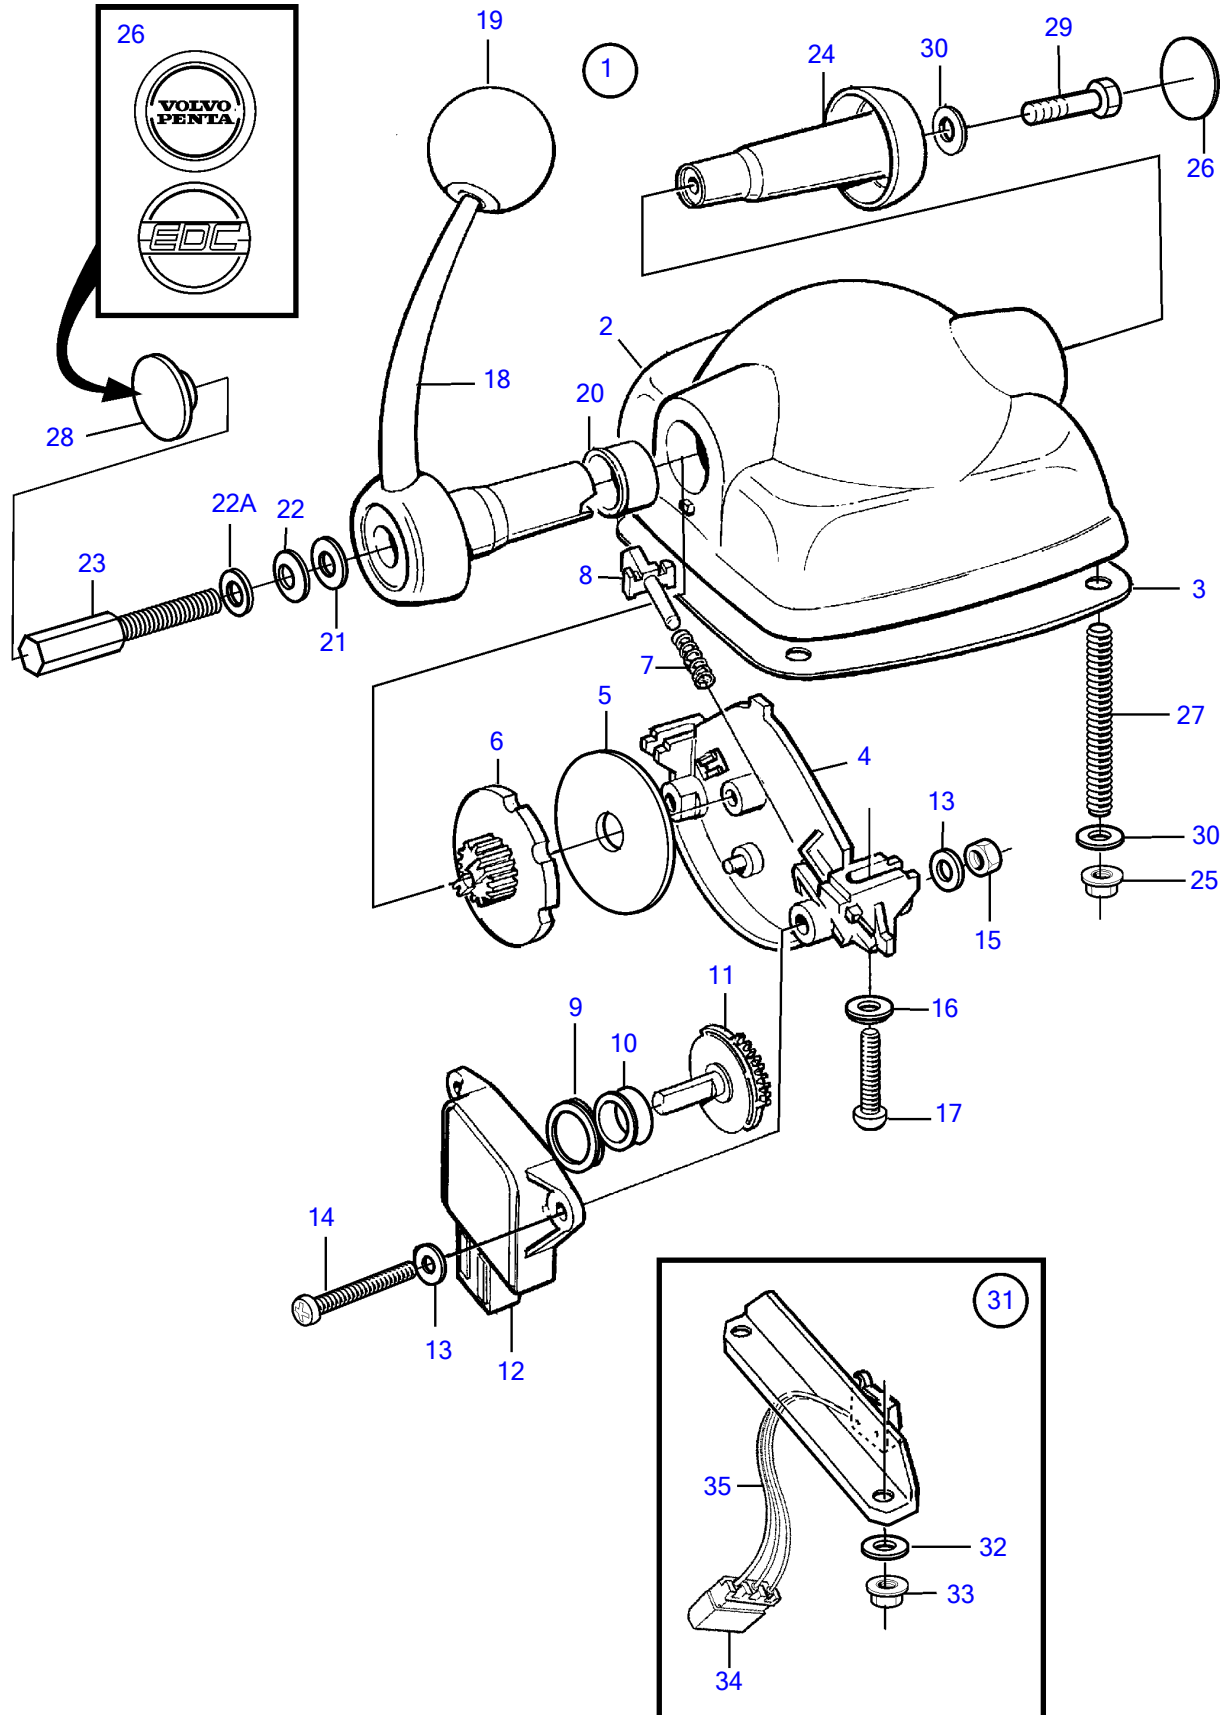

D16C-A MH, D16C-B MH, D16C-C MH

## D16C-A MH, D16C-B MH, D16C-C MH

REF	PART NO.	QTY	DESCRIPTION	NOTES
1	874734	1	Control	For single installation., Black., (1140657)
	3807509	1	Control	For single installation., Stainless.
2		1	• Housing	
3	3581674	1	• Gasket	
4		1	• Plate	
5	3581666	1	• Friction washer	
6		1	• Disc	
7		1	• Spring	
8		1	• Guide lug	
9		1	• Spacer ring	
10	3581676	1	• Ring	
11	(3581668)	1	• Gear	Obsolete part
12	1336385	1	• Potentiometer	
13		4	• Washer	
14	3581678	2	• Screw	
15	3581680	2	• Nut	
16		2	• Washer	
17	3581681	2	• Screw	
18		1	• Shift lever	
19	3581675	1	• Ball	
20	(3581673)	1	• Bearing	Obsolete part
21		1	• Washer	
22		1	• Disc spring	
22A		1	• Washer	
23		1	• Adjusting screw	
24	3581687	1	• Plug	
25	3581686	4	• Nut	
26	3584000	1	• Decal	Volvo Penta
	3581669	1	• Decal	EDC
27		4	• Stud	
28	3582830	1	• Plug	Plastic, For 874734
29		1	• Plug	Stainless., For 3807509
		1	• Screw	
30		5	• Washer	