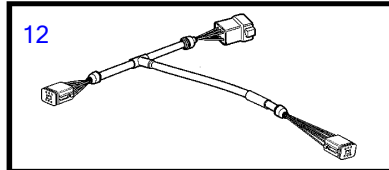

## D16C-A MH

REF	PART NO.	QTY	DESCRIPTION	SEE SEC.	NOTES
1	3840167	1	Display		
2	830928	4	Stud		
3	830930	4	Nut		
4	3807982	1	Wiring harness		
5	881786	1	Cable kit		
6	977184	1	Housing		
7	873765	1	Relay		12V
	3171420	1	Relay		24V
8	3889410	1	Extension cable'verl		L=1.5m, (874752)
9	3842733	1	Extension cable'verl		L=3.0m
	3842734	1	Extension cable'verl		L=5.0m
	3842735	1	Extension cable'verl		L=7.0m
	3842736	1	Extension cable'verl		L=9.0m
	3842737	1	Extension cable'verl		L=11.0m
	874789	1	Cable kit		PCU-HCU, 6 pole, L=5.0m
	889550	1	Cable		PCU-HCU, 6 pole, L=7.0m
	889551	1	Cable		PCU-HCU, 6 pole, L=9.0m
	889552	1	Cable		PCU-HCU, 6 pole, L=11.0m
	888013	1	Cable		PCU-HCU, 6 pole, L=13.0m
	3842733	1	Extension cable'verl		Multilink, 6-pin. L=3,0m
	3842734	1	Extension cable'verl		Multilink, 6-pole. L=5,0m
	3842735	1	Extension cable'verl		Multilink, 6-pole. L=7,0m
	3842736	1	Extension cable'verl		Multilink, 6-pole. L=9,0m
	3842737	1	Extension cable'verl		Multilink, 6-pole. L=11,0m
	3587145		Cable		Extension cable for control pontentiometer. 3-polig. L=2,0m
10	21122603	1	Cable		Engine-PCU cable., L=3.0m
	21122605	1	Cable		Engine-PCU cable., L=5.0m
11	874676	1	Cable kit		EVC control lever cable, 6-pole., L=1.5m
12	3588972	1	Cable kit		Y-connector bus cable, 6-pole., L=0.5m
13	3587070	1	Starter switch, set		Kit with 2 key switch with identical key.
14	3587071	1	Starter switch		
15	859955	1	• Plastic nut		
16	859953	1	• Key		State key code when ordering.
			• Bulletin 49-30	49-30-EN	Key P/N 859953
17	888004	1	Cable, starter switch		
18	21143184	X	Control unit, not programmed		HCU. Software ordered separately or downloaded with Vodia.
	3586261	X	Software		Warehouse programming. This p/n can not be ordered, but will be used for invoicing.
	3586259	X	Software		Vodia-programming. This p/n can not be ordered, but will be used for invoicing.
19	3840321	X	Control unit, not programmed		PCU. Software ordered separately or downloaded with Vodia.
	3586267	X	Software		Warehouse programming. This p/n can not be ordered, but will be used for invoicing.
	3586266	X	Software		Vodia-programming. This p/n can not be ordered, but will be used for invoicing.
20	3886666	1	Cable, synchronizing		Synchronizing cabel for twin installation. 6 pole.
21	874807	1	Cable kit, fuel, water, rudder		
22	3808852	1	Cable kit, instruments, panels		
23	21509941	1	Control unit		