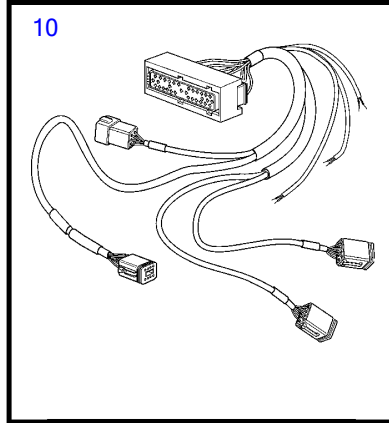

## D16C-A MH

REF	PART NO.	QTY	DESCRIPTION	SEE SEC.	NOTES
1	3840167	1	Display		
2	830928	4	Stud		
3	830930	4	Nut		
4	3807982	1	Wiring harness		
5	881786	1	Cable kit		
6	977184	1	Housing		
7	873765	1	Relay		12V
	3171420	1	Relay		24V
8	3889410	1	Extension cable'verl		L=1.5m, (874752)
9	3842733	1	Extension cable'verl		L=3.0m
	3842734	1	Extension cable'verl		L=5.0m
	3842735	1	Extension cable'verl		L=7.0m
	3842736	1	Extension cable'verl		L=9.0m
	3842737	1	Extension cable'verl		L=11.0m
	874789	1	Cable kit		PCU-HCU, 6 pole, L=5.0m
	889550	1	Cable		PCU-HCU, 6 pole, L=7.0m
	889551	1	Cable		PCU-HCU, 6 pole, L=9.0m
	889552	1	Cable		PCU-HCU, 6 pole, L=11.0m
	888013	1	Cable		PCU-HCU, 6 pole, L=13.0m
	3842733	1	Extension cable'verl		Multilink, 6-pin. L=3,0m
	3842734	1	Extension cable'verl		Multilink, 6-pole. L=5,0m
	3842735	1	Extension cable'verl		Multilink, 6-pole. L=7,0m
	3842736	1	Extension cable'verl		Multilink, 6-pole. L=9,0m
	3842737	1	Extension cable'verl		Multilink, 6-pole. L=11,0m
	3587145		Cable		Extension cable for control pontentiometer. 3-polig. L=2,0m
10	21122603	1	Cable		Engine-PCU cable., L=3.0m
	21122605	1	Cable		Engine-PCU cable., L=5.0m
11	874676	1	Cable kit		EVC control lever cable, 6-pole., L=1.5m
12	3588972	1	Cable kit		Y-connector bus cable, 6-pole., L=0.5m
13	3587070	1	Starter switch, set		Kit with 2 key switch with identical key.
14	3587071	1	Starter switch		
15	859955	1	• Plastic nut		
16	859953	1	• Key		State key code when ordering.
			• Bulletin 49-30	49-30-EN	Key P/N 859953
17	888004	1	Cable, starter switch		
18	21143184	X	Control unit, not programmed		HCU. Software ordered separately or downloaded with Vodia.
	3586261	X	Software		Warehouse programming. This p/n can not be ordered, but will be used for invoicing.
	3586259	X	Software		Vodia-programming. This p/n can not be ordered, but will be used for invoicing.
19	3840321	X	Control unit, not programmed		PCU. Software ordered separately or downloaded with Vodia.
	3586267	X	Software		Warehouse programming. This p/n can not be ordered, but will be used for invoicing.
	3586266	X	Software		Vodia-programming. This p/n can not be ordered, but will be used for invoicing.
20	3886666	1	Cable, synchronizing		Synchronizing cabel for twin installation. 6 pole.
21	874807	1	Cable kit, fuel, water, rudder		
22	3808852	1	Cable kit, instruments, panels		
23	21509941	1	Control unit		