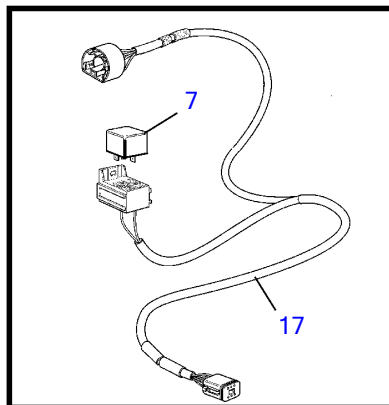

## D16C-A MH

REF	PART NO.	QTY	DESCRIPTION	SEE SEC.	NOTES
1	3840167	1	Display		
2	830928	4	Stud		
3	830930	4	Nut		
4	3807982	1	Wiring harness		
5	881786	1	Cable kit		
6	977184	1	Housing		
7	873765	1	Relay		12V
	3171420	1	Relay		24V
8	3889410	1	Extension cable'verl		L=1.5m, (874752)
9	3842733	1	Extension cable'verl		L=3.0m
	3842734	1	Extension cable'verl		L=5.0m
	3842735	1	Extension cable'verl		L=7.0m
	3842736	1	Extension cable'verl		L=9.0m
	3842737	1	Extension cable'verl		L=11.0m
	874789	1	Cable kit		PCU-HCU, 6 pole, L=5.0m
	889550	1	Cable		PCU-HCU, 6 pole, L=7.0m
	889551	1	Cable		PCU-HCU, 6 pole, L=9.0m
	889552	1	Cable		PCU-HCU, 6 pole, L=11.0m
	888013	1	Cable		PCU-HCU, 6 pole, L=13.0m
	3842733	1	Extension cable'verl		Multilink, 6-pin. L=3,0m
	3842734	1	Extension cable'verl		Multilink, 6-pole. L=5,0m
	3842735	1	Extension cable'verl		Multilink, 6-pole. L=7,0m
	3842736	1	Extension cable'verl		Multilink, 6-pole. L=9,0m
	3842737	1	Extension cable'verl		Multilink, 6-pole. L=11,0m
	3587145		Cable		Extension cable for control pontentiometer. 3-polig. L=2,0m
10	21122603	1	Cable		Engine-PCU cable., L=3.0m
	21122605	1	Cable		Engine-PCU cable., L=5.0m
11	874676	1	Cable kit		EVC control lever cable, 6-pole., L=1.5m
12	3588972	1	Cable kit		Y-connector bus cable, 6-pole., L=0.5m
13	3587070	1	Starter switch, set		Kit with 2 key switch with identical key.
14	3587071	1	Starter switch		
15	859955	1	• Plastic nut		
16	859953	1	• Key		State key code when ordering.
			• Bulletin 49-30	49-30-EN	Key P/N 859953
17	888004	1	Cable, starter switch		
18	21143184	X	Control unit, not programmed		HCU. Software ordered separately or downloaded with Vodia.
	3586261	X	Software		Warehouse programming. This p/n can not be ordered, but will be used for invoicing.
	3586259	X	Software		Vodia-programming. This p/n can not be ordered, but will be used for invoicing.
19	3840321	X	Control unit, not programmed		PCU. Software ordered separately or downloaded with Vodia.
	3586267	X	Software		Warehouse programming. This p/n can not be ordered, but will be used for invoicing.
	3586266	X	Software		Vodia-programming. This p/n can not be ordered, but will be used for invoicing.
20	3886666	1	Cable, synchronizing		Synchronizing cabel for twin installation. 6 pole.
21	874807	1	Cable kit, fuel, water, rudder		
22	3808852	1	Cable kit, instruments, panels		
23	21509941	1	Control unit		