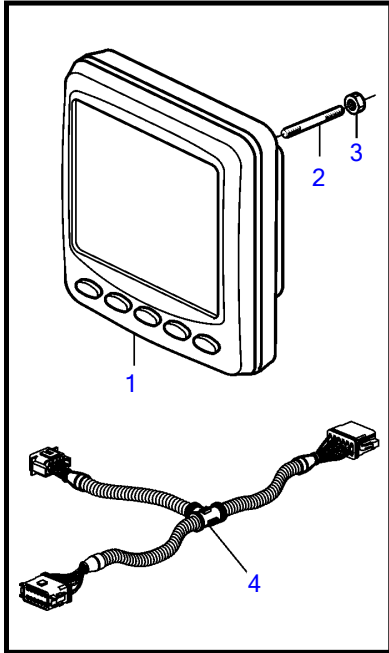

## D16C-A MH

REF	PART NO.	QTY	DESCRIPTION	SEE SEC.	NOTES
1	3840167	1	Display		
2	830928	4	Stud		
3	830930	4	Nut		
4	3807982	1	Wiring harness		
5	881786	1	Cable kit		
6	977184	1	Housing		
7	873765	1	Relay		12V
	3171420	1	Relay		24V
8	3889410	1	Extension cable'verl		L=1.5m, (874752)
9	3842733	1	Extension cable'verl		L=3.0m
	3842734	1	Extension cable'verl		L=5.0m
	3842735	1	Extension cable'verl		L=7.0m
	3842736	1	Extension cable'verl		L=9.0m
	3842737	1	Extension cable'verl		L=11.0m
	874789	1	Cable kit		PCU-HCU, 6 pole, L=5.0m
	889550	1	Cable		PCU-HCU, 6 pole, L=7.0m
	889551	1	Cable		PCU-HCU, 6 pole, L=9.0m
	889552	1	Cable		PCU-HCU, 6 pole, L=11.0m
	888013	1	Cable		PCU-HCU, 6 pole, L=13.0m
	3842733	1	Extension cable'verl		Multilink, 6-pin. L=3,0m
	3842734	1	Extension cable'verl		Multilink, 6-pole. L=5,0m
	3842735	1	Extension cable'verl		Multilink, 6-pole. L=7,0m
	3842736	1	Extension cable'verl		Multilink, 6-pole. L=9,0m
	3842737	1	Extension cable'verl		Multilink, 6-pole. L=11,0m
	3587145		Cable		Extension cable for control pontentiometer. 3-polig. L=2,0m
10	21122603	1	Cable		Engine-PCU cable., L=3.0m
	21122605	1	Cable		Engine-PCU cable., L=5.0m
11	874676	1	Cable kit		EVC control lever cable, 6-pole., L=1.5m
12	3588972	1	Cable kit		Y-connector bus cable, 6-pole., L=0.5m
13	3587070	1	Starter switch, set		Kit with 2 key switch with identical key.
14	3587071	1	Starter switch		
15	859955	1	• Plastic nut		
16	859953	1	• Key		State key code when ordering.
			• Bulletin 49-30	49-30-EN	Key P/N 859953
17	888004	1	Cable, starter switch		
18	21143184	X	Control unit, not programmed		HCU. Software ordered separately or downloaded with Vodia.
	3586261	X	Software		Warehouse programming. This p/n can not be ordered, but will be used for invoicing.
	3586259	X	Software		Vodia-programming. This p/n can not be ordered, but will be used for invoicing.
19	3840321	X	Control unit, not programmed		PCU. Software ordered separately or downloaded with Vodia.
	3586267	X	Software		Warehouse programming. This p/n can not be ordered, but will be used for invoicing.
	3586266	X	Software		Vodia-programming. This p/n can not be ordered, but will be used for invoicing.
20	3886666	1	Cable, synchronizing		Synchronizing cabel for twin installation. 6 pole.
21	874807	1	Cable kit, fuel, water, rudder		
22	3808852	1	Cable kit, instruments, panels		
23	21509941	1	Control unit		