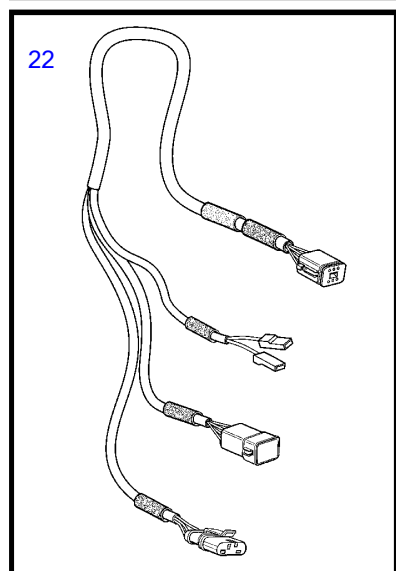

## D16C-A MH

REF	PART NO.	QTY	DESCRIPTION	SEE SEC.	NOTES
1	3840167	1	Display		
2	830928	4	Stud		
3	830930	4	Nut		
4	3807982	1	Wiring harness		
5	881786	1	Cable kit		
6	977184	1	Housing		
7	873765	1	Relay		12V
	3171420	1	Relay		24V
8	3889410	1	Extension cable'verl		L=1.5m, (874752)
9	3842733	1	Extension cable'verl		L=3.0m
	3842734	1	Extension cable'verl		L=5.0m
	3842735	1	Extension cable'verl		L=7.0m
	3842736	1	Extension cable'verl		L=9.0m
	3842737	1	Extension cable'verl		L=11.0m
	874789	1	Cable kit		PCU-HCU, 6 pole, L=5.0m
	889550	1	Cable		PCU-HCU, 6 pole, L=7.0m
	889551	1	Cable		PCU-HCU, 6 pole, L=9.0m
	889552	1	Cable		PCU-HCU, 6 pole, L=11.0m
	888013	1	Cable		PCU-HCU, 6 pole, L=13.0m
	3842733	1	Extension cable'verl		Multilink, 6-pin. L=3,0m
	3842734	1	Extension cable'verl		Multilink, 6-pole. L=5,0m
	3842735	1	Extension cable'verl		Multilink, 6-pole. L=7,0m
	3842736	1	Extension cable'verl		Multilink, 6-pole. L=9,0m
	3842737	1	Extension cable'verl		Multilink, 6-pole. L=11,0m
	3587145		Cable		Extension cable for control pontentiometer. 3-polig. L=2,0m
10	21122603	1	Cable		Engine-PCU cable., L=3.0m
	21122605	1	Cable		Engine-PCU cable., L=5.0m
11	874676	1	Cable kit		EVC control lever cable, 6-pole., L=1.5m
12	3588972	1	Cable kit		Y-connector bus cable, 6-pole., L=0.5m
13	3587070	1	Starter switch, set		Kit with 2 key switch with identical key.
14	3587071	1	Starter switch		
15	859955	1	• Plastic nut		
16	859953	1	• Key		State key code when ordering.
			• Bulletin 49-30	49-30-EN	Key P/N 859953
17	888004	1	Cable, starter switch		
18	21143184	X	Control unit, not programmed		HCU. Software ordered separately or downloaded with Vodia.
	3586261	X	Software		Warehouse programming. This p/n can not be ordered, but will be used for invoicing.
	3586259	X	Software		Vodia-programming. This p/n can not be ordered, but will be used for invoicing.
19	3840321	X	Control unit, not programmed		PCU. Software ordered separately or downloaded with Vodia.
	3586267	X	Software		Warehouse programming. This p/n can not be ordered, but will be used for invoicing.
	3586266	X	Software		Vodia-programming. This p/n can not be ordered, but will be used for invoicing.
20	3886666	1	Cable, synchronizing		Synchronizing cabel for twin installation. 6 pole.
21	874807	1	Cable kit, fuel, water, rudder		
22	3808852	1	Cable kit, instruments, panels		
23	21509941	1	Control unit		