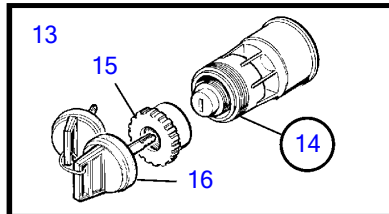

## D16C-A MH

REF	PART NO.	QTY	DESCRIPTION	SEE SEC.	NOTES
1	3840167	1	Display		
2	830928	4	Stud		
3	830930	4	Nut		
4	3807982	1	Wiring harness		
5	881786	1	Cable kit		
6	977184	1	Housing		
7	873765	1	Relay		12V
	3171420	1	Relay		24V
8	3889410	1	Extension cable'verl		L=1.5m, (874752)
9	3842733	1	Extension cable'verl		L=3.0m
	3842734	1	Extension cable'verl		L=5.0m
	3842735	1	Extension cable'verl		L=7.0m
	3842736	1	Extension cable'verl		L=9.0m
	3842737	1	Extension cable'verl		L=11.0m
	874789	1	Cable kit		PCU-HCU, 6 pole, L=5.0m
	889550	1	Cable		PCU-HCU, 6 pole, L=7.0m
	889551	1	Cable		PCU-HCU, 6 pole, L=9.0m
	889552	1	Cable		PCU-HCU, 6 pole, L=11.0m
	888013	1	Cable		PCU-HCU, 6 pole, L=13.0m
	3842733	1	Extension cable'verl		Multilink, 6-pin. L=3,0m
	3842734	1	Extension cable'verl		Multilink, 6-pole. L=5,0m
	3842735	1	Extension cable'verl		Multilink, 6-pole. L=7,0m
	3842736	1	Extension cable'verl		Multilink, 6-pole. L=9,0m
	3842737	1	Extension cable'verl		Multilink, 6-pole. L=11,0m
	3587145		Cable		Extension cable for control pontentiometer. 3-polig. L=2,0m
10	21122603	1	Cable		Engine-PCU cable., L=3.0m
	21122605	1	Cable		Engine-PCU cable., L=5.0m
11	874676	1	Cable kit		EVC control lever cable, 6-pole., L=1.5m
12	3588972	1	Cable kit		Y-connector bus cable, 6-pole., L=0.5m
13	3587070	1	Starter switch, set		Kit with 2 key switch with identical key.
14	3587071	1	Starter switch		
15	859955	1	• Plastic nut		
16	859953	1	• Key		State key code when ordering.
			• Bulletin 49-30	49-30-EN	Key P/N 859953
17	888004	1	Cable, starter switch		
18	21143184	X	Control unit, not programmed		HCU. Software ordered separately or downloaded with Vodia.
	3586261	X	Software		Warehouse programming. This p/n can not be ordered, but will be used for invoicing.
	3586259	X	Software		Vodia-programming. This p/n can not be ordered, but will be used for invoicing.
19	3840321	X	Control unit, not programmed		PCU. Software ordered separately or downloaded with Vodia.
	3586267	X	Software		Warehouse programming. This p/n can not be ordered, but will be used for invoicing.
	3586266	X	Software		Vodia-programming. This p/n can not be ordered, but will be used for invoicing.
20	3886666	1	Cable, synchronizing		Synchronizing cabel for twin installation. 6 pole.
21	874807	1	Cable kit, fuel, water, rudder		
22	3808852	1	Cable kit, instruments, panels		
23	21509941	1	Control unit		