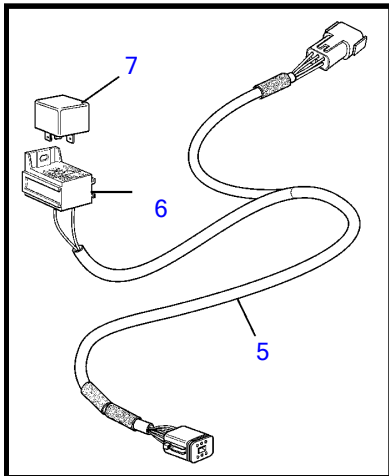

## D16C-A MH

REF	PART NO.	QTY	DESCRIPTION	SEE SEC.	NOTES
1	3840167	1	Display		
2	830928	4	Stud		
3	830930	4	Nut		
4	3807982	1	Wiring harness		
5	881786	1	Cable kit		
6	977184	1	Housing		
7	873765	1	Relay		12V
	3171420	1	Relay		24V
8	3889410	1	Extension cable'verl		L=1.5m, (874752)
9	3842733	1	Extension cable'verl		L=3.0m
	3842734	1	Extension cable'verl		L=5.0m
	3842735	1	Extension cable'verl		L=7.0m
	3842736	1	Extension cable'verl		L=9.0m
	3842737	1	Extension cable'verl		L=11.0m
	874789	1	Cable kit		PCU-HCU, 6 pole, L=5.0m
	889550	1	Cable		PCU-HCU, 6 pole, L=7.0m
	889551	1	Cable		PCU-HCU, 6 pole, L=9.0m
	889552	1	Cable		PCU-HCU, 6 pole, L=11.0m
	888013	1	Cable		PCU-HCU, 6 pole, L=13.0m
	3842733	1	Extension cable'verl		Multilink, 6-pin. L=3,0m
	3842734	1	Extension cable'verl		Multilink, 6-pole. L=5,0m
	3842735	1	Extension cable'verl		Multilink, 6-pole. L=7,0m
	3842736	1	Extension cable'verl		Multilink, 6-pole. L=9,0m
	3842737	1	Extension cable'verl		Multilink, 6-pole. L=11,0m
	3587145		Cable		Extension cable for control pontentiometer. 3-polig. L=2,0m
10	21122603	1	Cable		Engine-PCU cable., L=3.0m
	21122605	1	Cable		Engine-PCU cable., L=5.0m
11	874676	1	Cable kit		EVC control lever cable, 6-pole., L=1.5m
12	3588972	1	Cable kit		Y-connector bus cable, 6-pole., L=0.5m
13	3587070	1	Starter switch, set		Kit with 2 key switch with identical key.
14	3587071	1	Starter switch		
15	859955	1	• Plastic nut		
16	859953	1	• Key		State key code when ordering.
			• Bulletin 49-30	49-30-EN	Key P/N 859953
17	888004	1	Cable, starter switch		
18	21143184	X	Control unit, not programmed		HCU. Software ordered separately or downloaded with Vodia.
	3586261	X	Software		Warehouse programming. This p/n can not be ordered, but will be used for invoicing.
	3586259	X	Software		Vodia-programming. This p/n can not be ordered, but will be used for invoicing.
19	3840321	X	Control unit, not programmed		PCU. Software ordered separately or downloaded with Vodia.
	3586267	X	Software		Warehouse programming. This p/n can not be ordered, but will be used for invoicing.
	3586266	X	Software		Vodia-programming. This p/n can not be ordered, but will be used for invoicing.
20	3886666	1	Cable, synchronizing		Synchronizing cabel for twin installation. 6 pole.
21	874807	1	Cable kit, fuel, water, rudder		
22	3808852	1	Cable kit, instruments, panels		
23	21509941	1	Control unit		