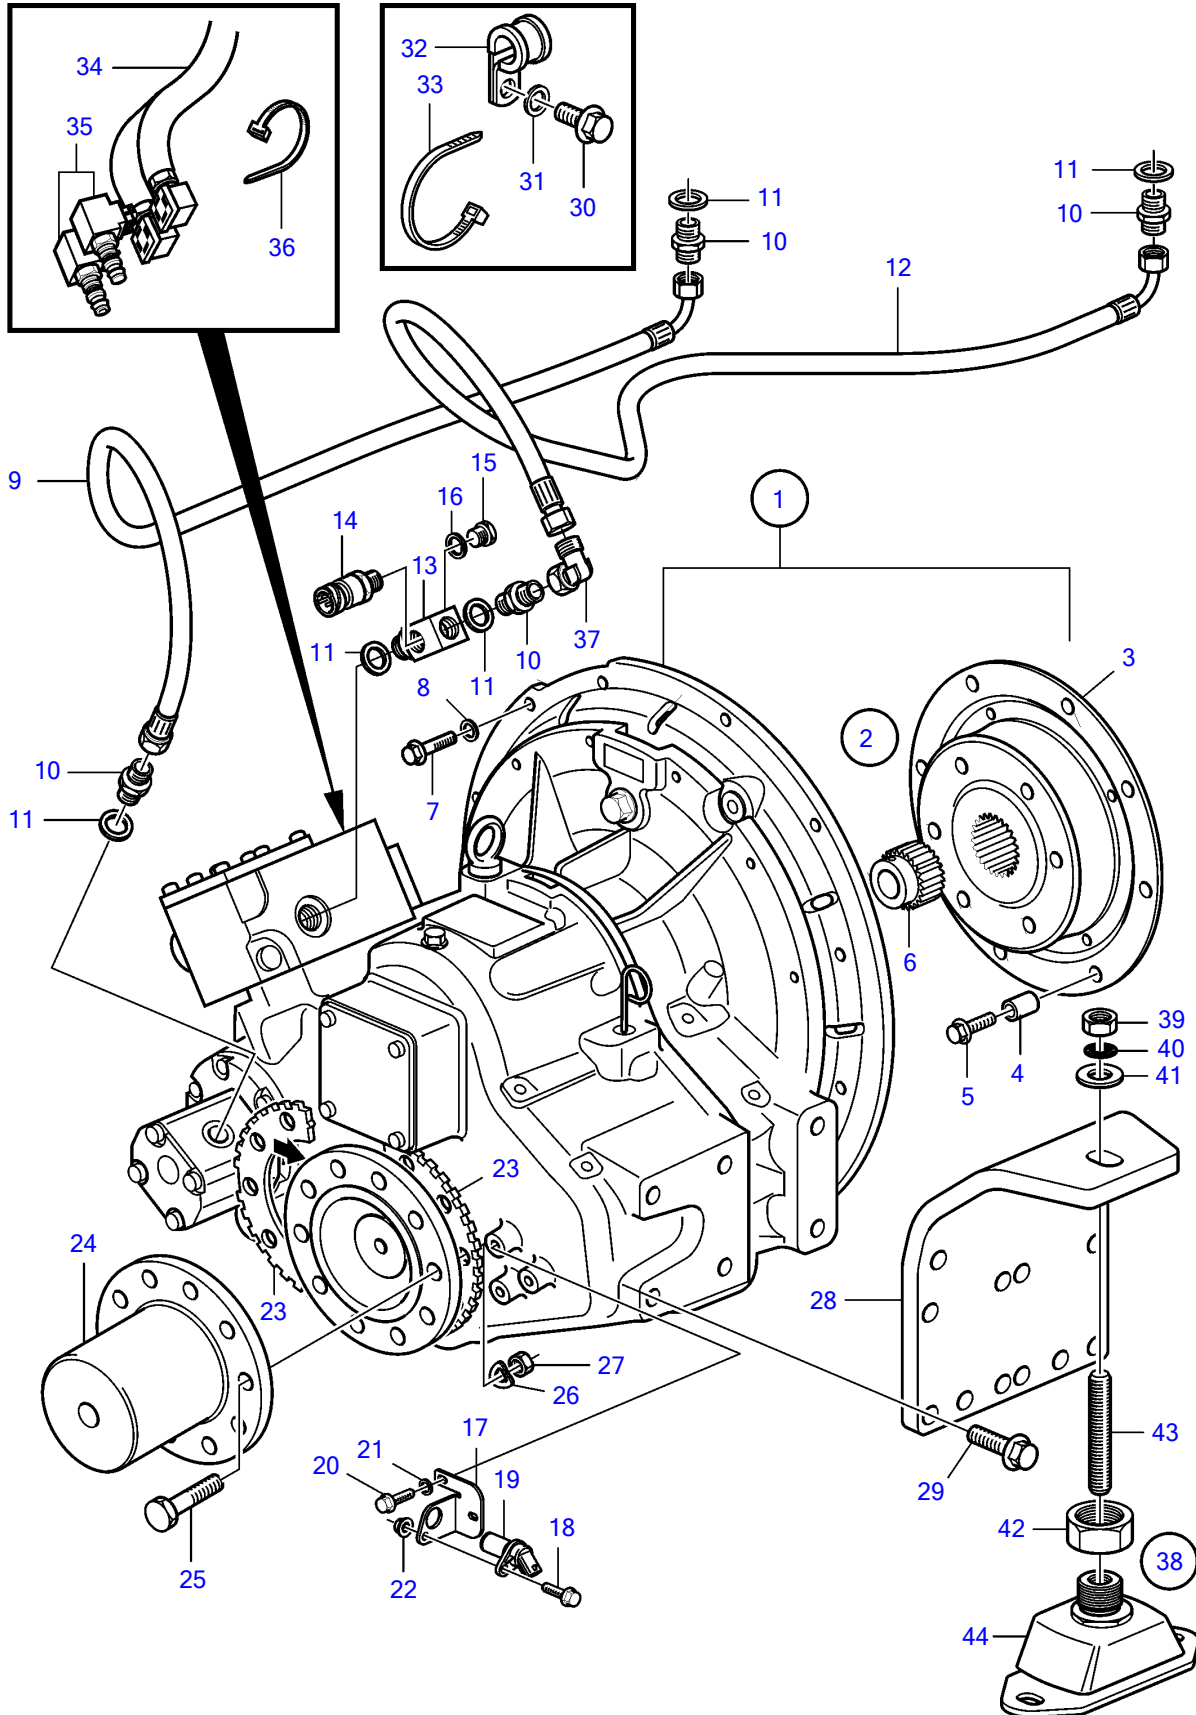

D13B-B MP

26055

D13B-B MP

REF	PART NO.	QTY	DESCRIPTION	NOTES
1		1	Reversing gear	7° angle down, Ratio 1.48:1
		1	Reversing gear	7° angle down, Ratio 1.73:1
		1	Reversing gear	7° angle down, Ratio 2.04:1
2	21532612	1	Flexible coupling	
3	21532585	1	• Flexible coupling	
4	849513	8	• Spacer sleeve	
5	965226	8	• Flange screw	
6	21581531	1	Hub	
7	965185	10	Flange screw	
8	941908	10	Spring washer	
9	21322361	1	Oil hose	
10	943986	4	Nipple	
11	976932	4	Gasket	
12	21386719	1	Oil hose	
13	3828349	1	X-nipple	
14	874313	1	Sensor	
15	960632	1	Plug	
16	976931	1	Gasket	
17	3841424	1	Bracket	
18	946544	1	Flange screw	
19	20513343	1	Sensor	
20	967949	1	Flange screw	
21	949607	1	Spring washer	
22	949278	1	Flange lock nut	
23	3841413	2	Sprocket wheel	
24	(864087)	1	Clutch flange	Obsolete part
25	980253	10	Hexagon screw	
26	941913	10	Spring washer	
27	943674	10	Lock nut	
28	21423401	2	Engine mountings	
29	968435	12	Flange screw	
30	947107	3	Flange screw	
31	955894	3	Washer	
32	945081	3	Clamp	
33	948211	X	Cable tie	
34	40005751	1	Wiring harness	
35	3831157	2	Solenoid	
36	948211	X	Cable tie	
37	946369	1	Elbow nipple	
38	21593939	2	Rubber cushion kit	
39	955786	1	• Hexagon nut	
40	847766	1	• Lock washer	
41	120224	1	• Washer	
42	3839409	1	• Nut	
43		1	• Adjusting screw	
44	(21586050)	1	• Rubber cushion	Obsolete part