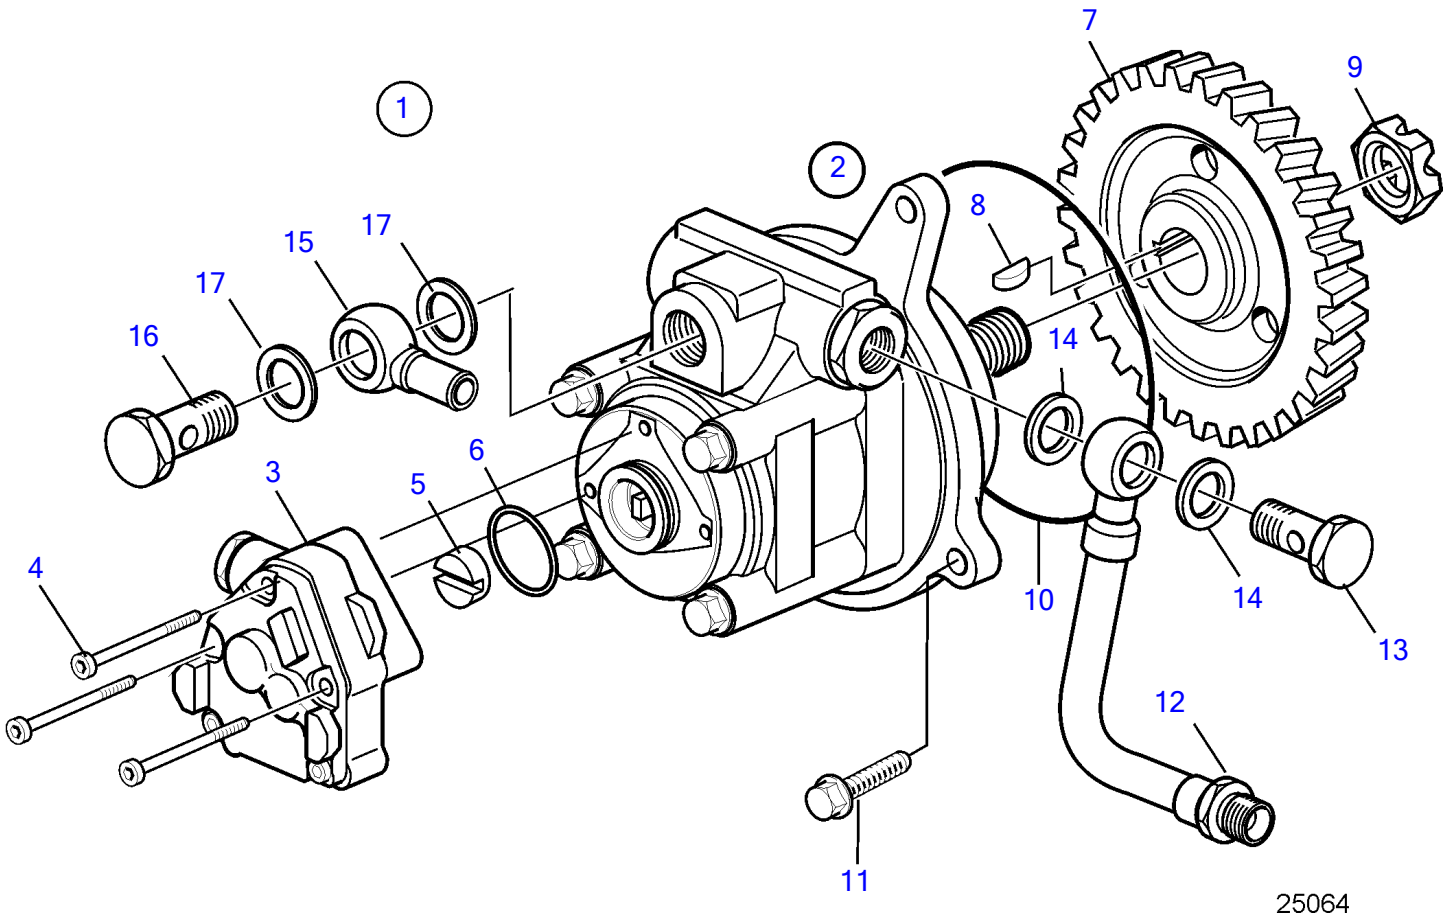

D13B-A MP, D13B-B MP, D13B-C MP, D13B-D MP, D13B-G MP, D13B-H MP

D13B-A MP, D13B-B MP, D13B-C MP, D13B-D MP, D13B-G MP, D13B-H MP

REF	PART NO.	QTY	DESCRIPTION	NOTES
1	20902698	1	Tandem pump	With servo pump., Compl, (20482482)
2	21635801	1	Fuel pump	Without servo pump., Compl, (3594872)
3	20997341	1	• Fuel pump	(85103778)
4	85103780	1	• Hex. socket screw	
5	85103779	1	• Constant velocity jo	
6	85103703	1	• O-ring	
7	8131292	1	• Gear	
8	1505357	1	• Woodruff key	
9	20367040	1	• Castle nut	
10	977030	1	O-ring	
11	965216	1	Flange screw	L=55mm
	946671	2	Flange screw	L=30mm
12	21406534	1	Servo pipe	
13	941686	1	Hollow screw	
14	982724	2	Gasket	
15	1598185	1	Banjo nipple	
16	191620	1	Hollow screw	
17	982508	2	Gasket	