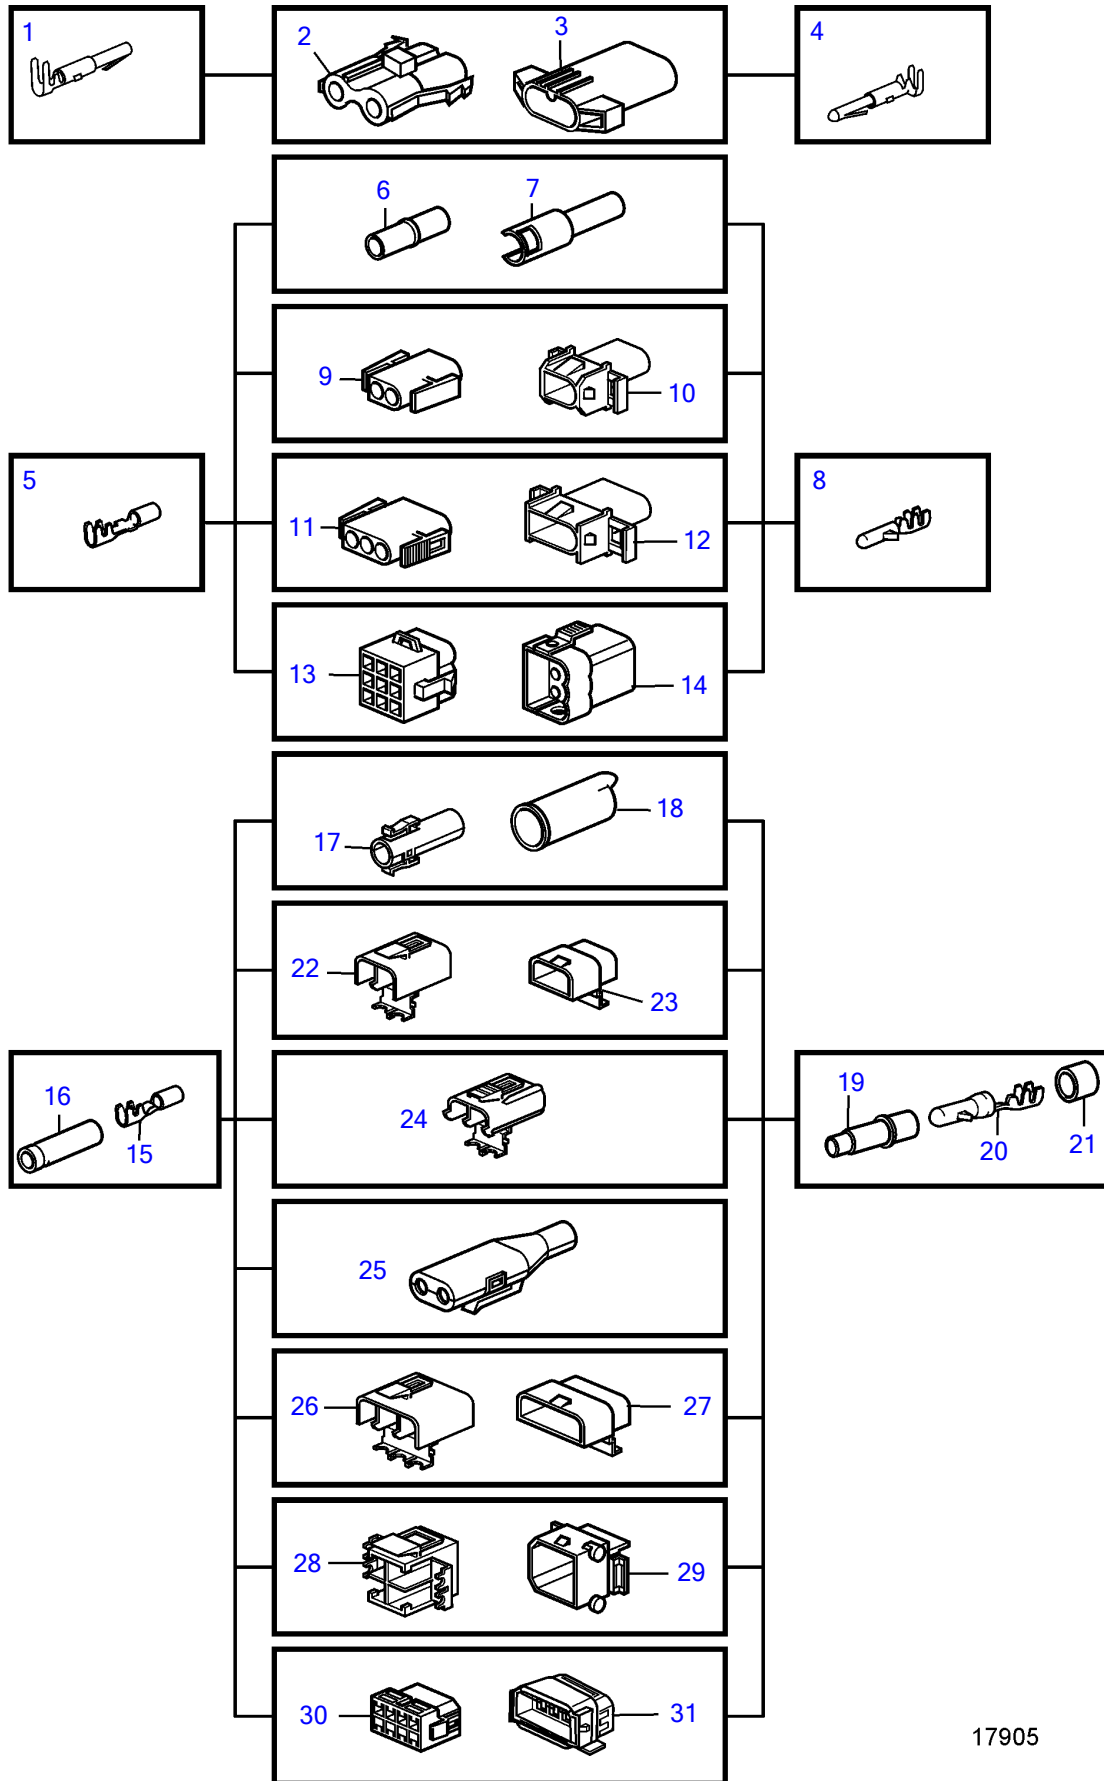

D13B-A MP, D13B-B MP, D13B-C MP, D13B-D MP, D13B-G MP, D13B-H MP

17905

## D13B-A MP, D13B-B MP, D13B-C MP, D13B-D MP, D13B-G MP, D13B-H MP

REF	PART NO.	DESCRIPTION	NOTES
1	946038	Cable terminal	2,1x0,5-1mm <sup>2</sup>
2	944224	Housing	2-pole
3	944223	Housing	2-pole
4		Cable terminal	Not marketed by Volvo Penta., 2,1x0,5-1mm <sup>2</sup>
5	965822	Cable terminal	3,5x1,1-2,5mm <sup>2</sup>
	948289	Cable terminal	3,5x2,5-4,0mm <sup>2</sup>
6	949584	Housing	3,5x1 natural
7	949583	Housing	3,5x1 natural
8	969831	Cable terminal	3,5x0,5-1mm <sup>2</sup>
	965824	Cable terminal	3,5x1,1-2,5mm <sup>2</sup>
	965825	Cable terminal	3,5x2,6-4,0mm <sup>2</sup>
9	948996	Housing	3,5x2 natural
10	948995	Housing	3,5x2 natural
11	948296	Housing	3,5x3 natural
12	948297	Housing	3,5x3 natural
13	948294	Housing	3,5x9 natural
14	948295	Housing	3,5x9 natural
15	949371	Cable terminal	3,5x0,75-1,5mm <sup>2</sup>
	1598753	Insulator	3,5x2,5-4,5mm <sup>2</sup>
16	1598753	Insulator	
17	1307035	Housing	1-pole
18	1308436	Housing	1-pole
19	1608765	Insulator	
20	965824	Cable terminal	3,5x2,5-4,5mm <sup>2</sup>
21	1608766	Seal	
22	1307048	Housing	2-pole
23	1307049	Housing	2-pole
24	970753	Housing	2-pole
25	1624477	Housing	2-pole
26	1259828	Housing	3-pole
27	3523442	Pin housing	3-polig (1259829)
28	1259830	Housing	4-pole
29	1259831	Housing	4-pole
30	966812	Housing	8-pole
31	967809	Housing	8-pole