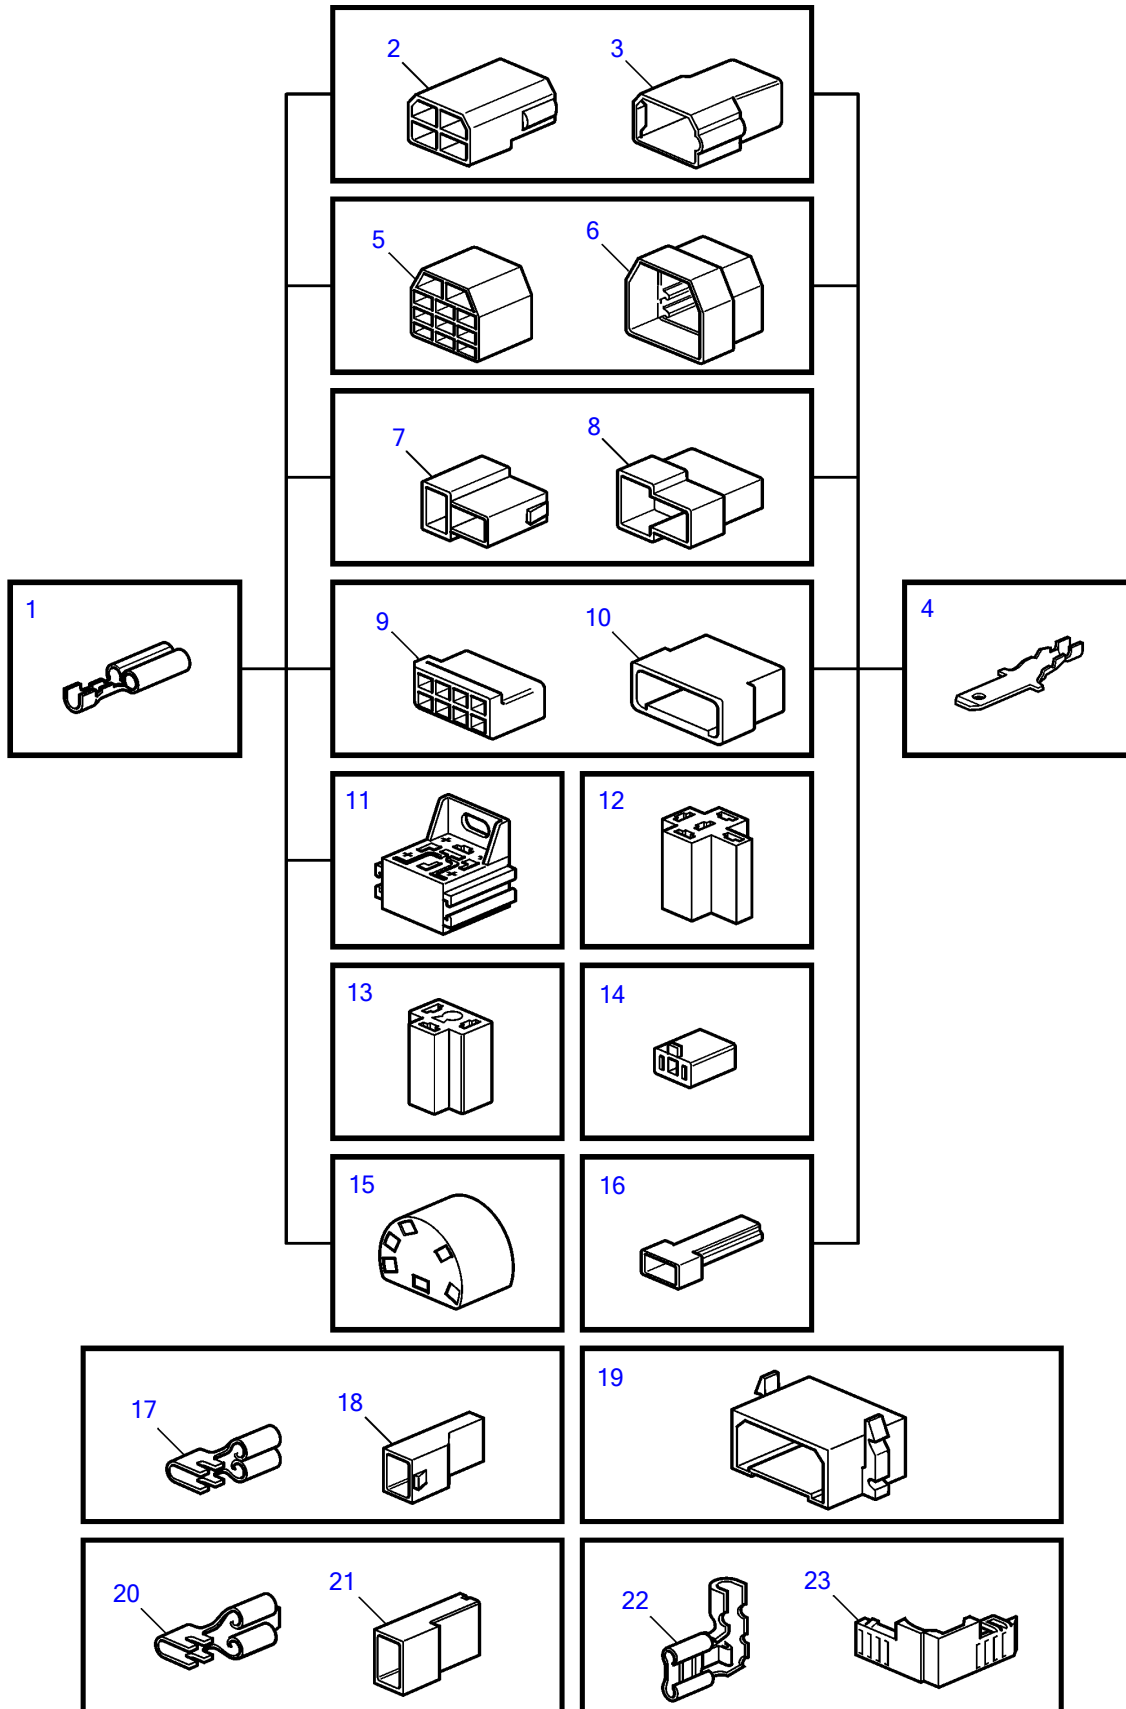

D13B-A MP, D13B-B MP, D13B-C MP, D13B-D MP, D13B-G MP, D13B-H MP

## D13B-A MP, D13B-B MP, D13B-C MP, D13B-D MP, D13B-G MP, D13B-H MP

REF	PART NO.	DESCRIPTION	NOTES
1	973150	Cable terminal	6,3x0,8x1,1-2,5mm <sup>2</sup>
	949206	Cable terminal	6,3x0,8x4,0-6,0mm <sup>2</sup>
2	948856	Housing	6,3x4 natural
3	948855	Housing	6,3x4 natural
4	973117	Cable terminal	6,3x0,8x0,5-1,0mm <sup>2</sup>
	881487	Cable terminal	6,3x0,8x0,75-2,5mm <sup>2</sup>
	881488	Cable terminal	6,3x0,8x4,0-6,0mm <sup>2</sup>
5	945830	Housing	6,3x11 natural
6	945831	Tab housing	6,3x11 natural
7	958210	Housing	6,3x2 black
8	958209	Housing	6,3x2 black
9	944076	Housing	6,3x8 natural
10	948857	Housing	6,3x8 natural
11	977184	Housing	6,3x5x4,8/2,8x4
12	1214948	Housing	6,3x5 black
13	945469	Housing	6,3x3 black
14	1578937	Housing	6,3x2 natural
15	828624	Receptacle housing	6,3x6
16		Housing	6,3x1 black
17	949405	Cable terminal	4,8x1,1-2,5mm <sup>2</sup>
18	947848	Housing	4,8x1 natural
19	944077	Housing	6,3x8 natural
20	881483	Cable terminal	6,3x0,8x1,1-2,5mm <sup>2</sup>
	881484	Cable terminal	6,3x0,8x4,0-6,0mm <sup>2</sup>
21	949597	Housing	6,3x1 natural
	943511	Housing	6,3x1 natural
22	881489	Cable terminal	6,3x0,8x1,1-2,5
23	944221	Housing	6,3x1 natural