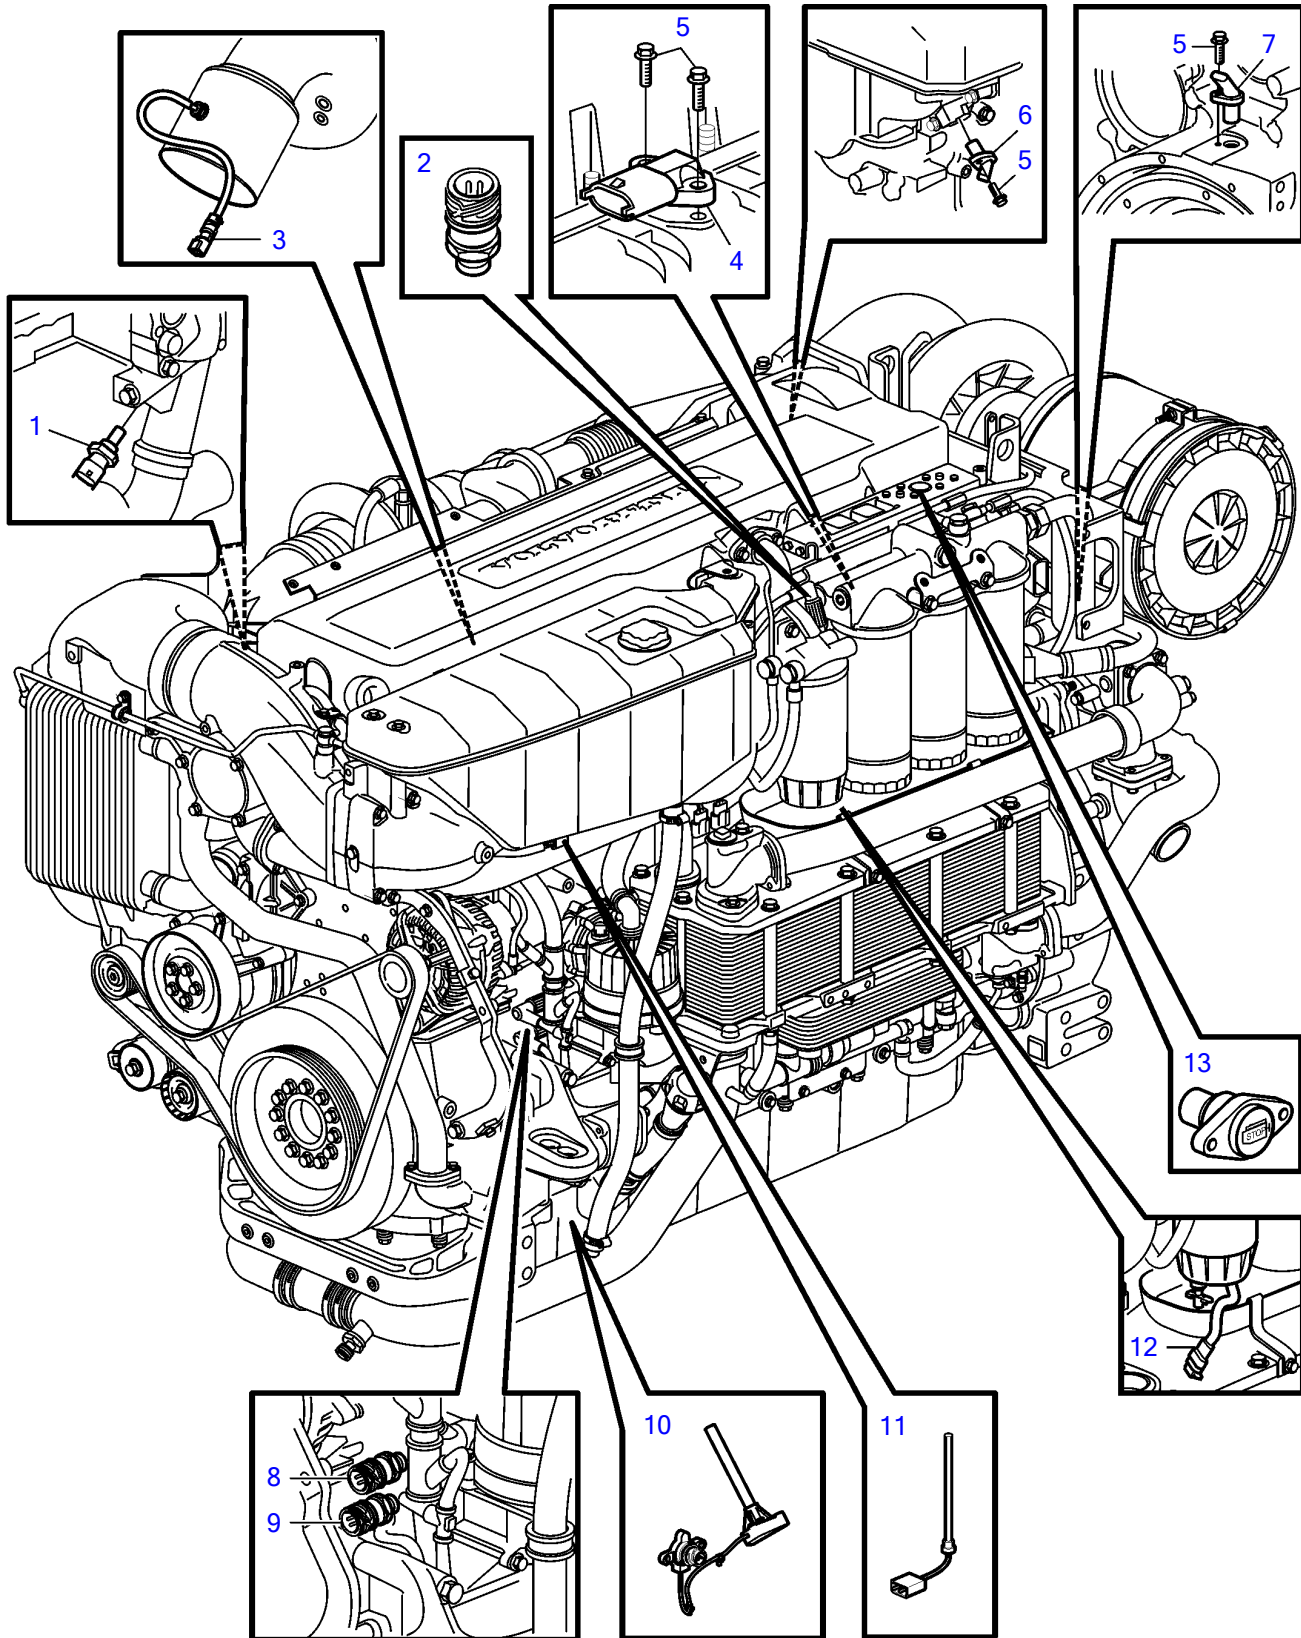

D13B-A MP, D13B-G MP, D13B-H MP

D13B-A MP, D13B-G MP, D13B-H MP

REF	PART NO.	QTY	DESCRIPTION
1	20513340	1	Sensor, cooling water temp sensor
2	21302639	2	Pressure sensor, fuel pressure
3	21126692	1	Temperature sensor, exhaust temp
4	3843012	1	Sensor, charge air pressure/temp
5	946544	4	Flange screw
6	20513343	1	Sensor, rpm cam gear
7	20513343	1	Sensor, rpm flywheel
8	21302639	1	Pressure sensor, oil-pressure
9	20796744	1	Pressure sensor, crankcase pressure
10	21042447	1	Oil level sensor
11	3588990	1	Level sensor, expansion tank
12	3885070	1	Sensor, water separator level sensor
13	3848975	1	Stop button