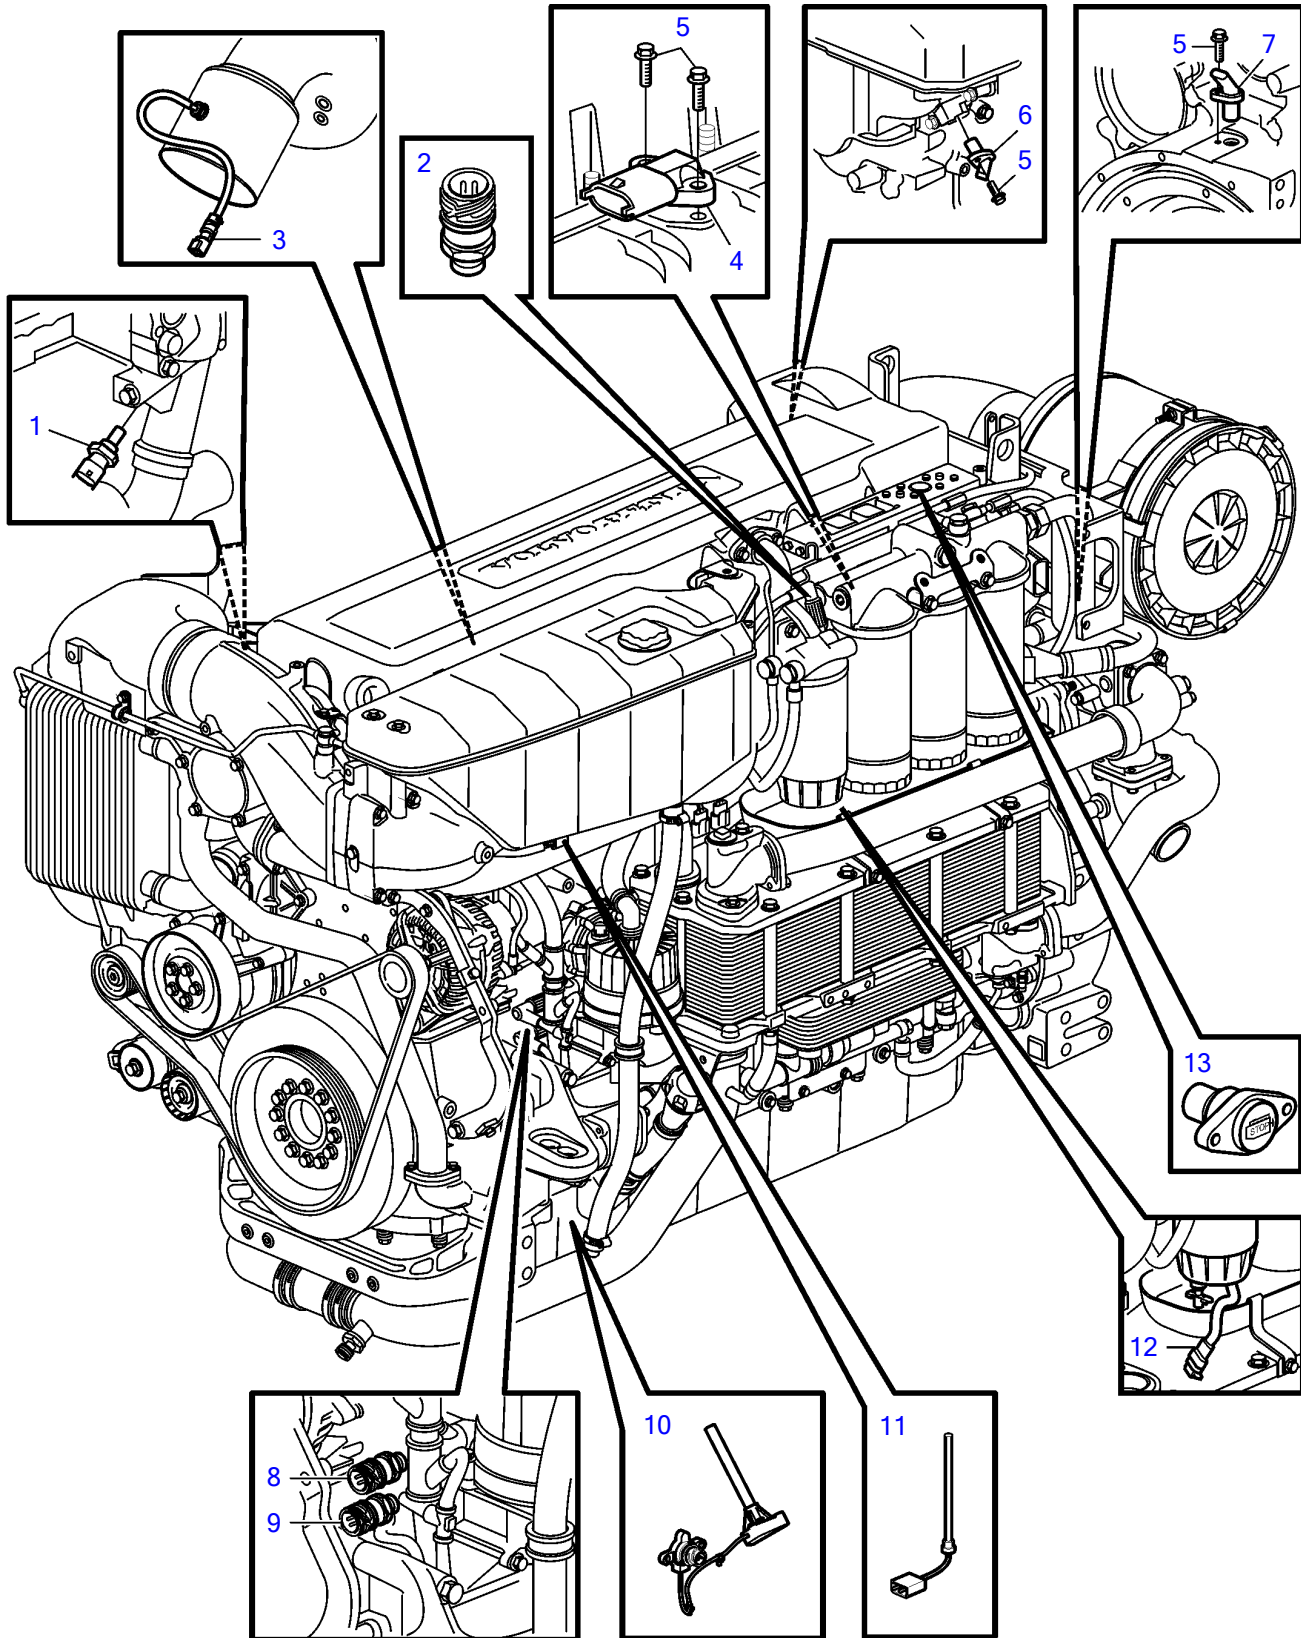

D13B-B MP

D13B-B MP

REF	PART NO.	QTY	DESCRIPTION
1	20513340	1	Sensor, cooling water temp sensor
2	21302639	2	Pressure sensor, fuel pressure
3	21126692	1	Temperature sensor, exhaust temp
4	3843012	1	Sensor, charge air pressure/temp
5	946544	4	Flange screw
6	20513343	1	Sensor, rpm cam gear
7	20513343	1	Sensor, rpm flywheel
8	21302639	1	Pressure sensor, oil-pressure
9	20796744	1	Pressure sensor, crankcase pressure
10	21042447	1	Oil level sensor
11	3588990	1	Level sensor, expansion tank
12	3885070	1	Sensor, water separator level sensor
13	3848975	1	Stop button