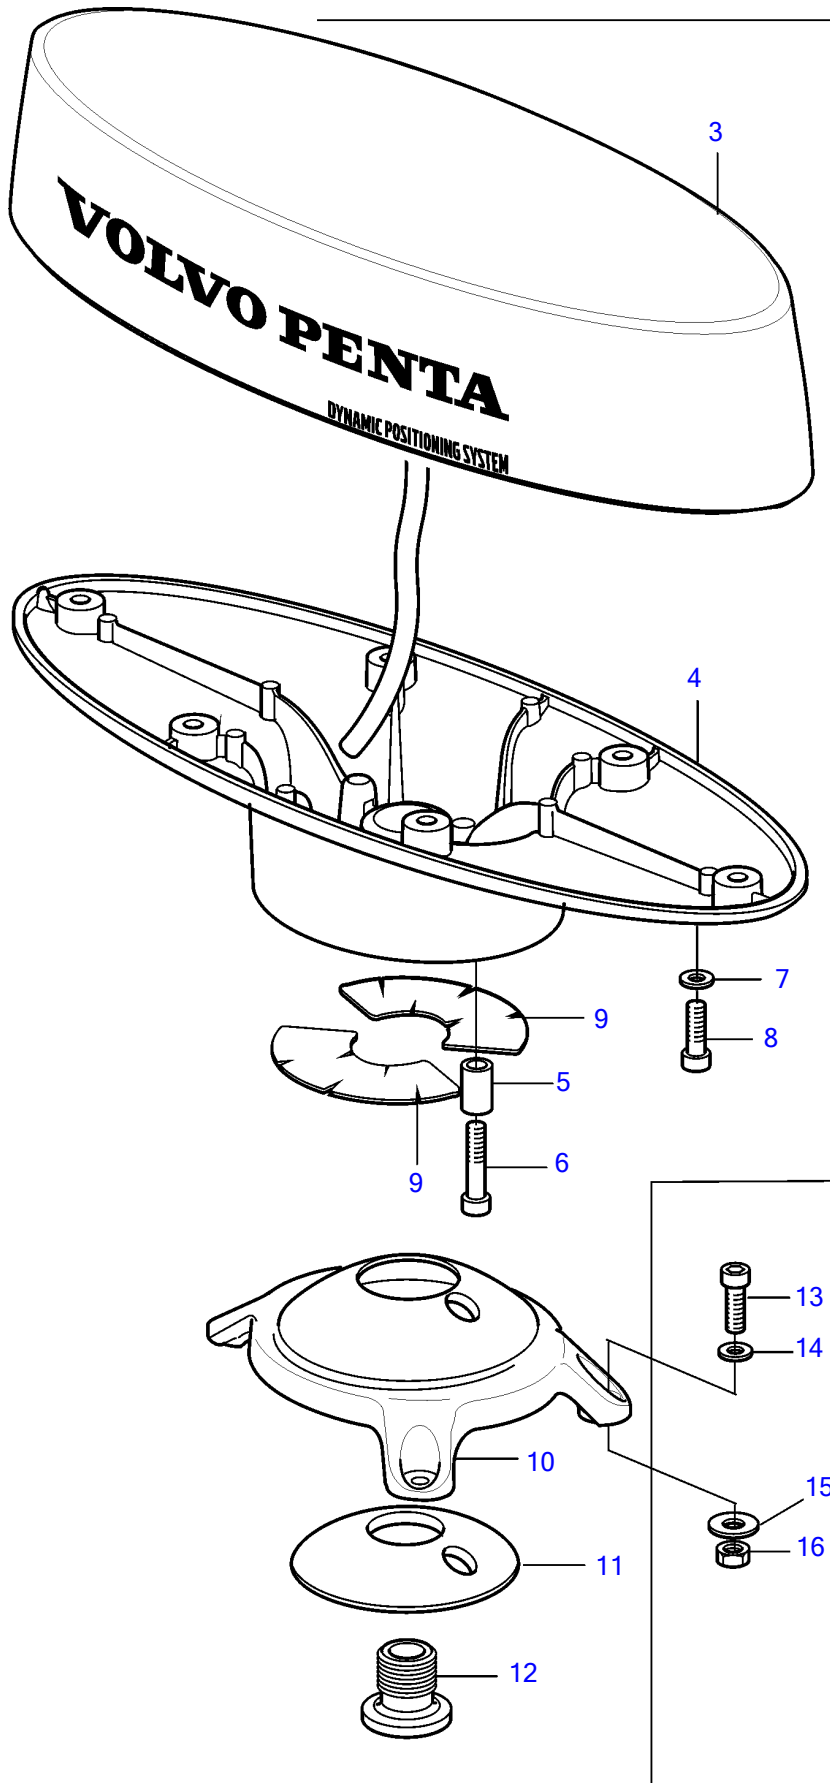

D13B-B MP, D13B-C MP, D13B-D MP, D13B-G MP, D13B-H MP

23

WARNING

Do not stand on the motor platform when the propeller is spinning. Do not enter the water while the engine is running. Read the owner's manual for more information.

1

2

22

24857

D13B-B MP, D13B-C MP, D13B-D MP, D13B-G MP, D13B-H MP

REF	PART NO.	QTY	DESCRIPTION	NOTES
1	21300833	1	Antenna kit	
2	(21300831)	1	• Antenna	Obsolete part
3	21231832	1	• • Sensor	
4	21395738	1	• • Antenna base	
5	478344	2	• • Spacer sleeve	
6	994153	2	• • Hex. socket screw	
7	941670	6	• • Washer	
8	994138	6	• • Hex. socket screw	
9	21328699	2	• • Decal	
10	21300823	1	• • Antenna base	
11	21300829	1	• • Tensioning ring	
12	21330777	1	• • Hollow screw	
13	994153	3	• Hex. socket screw	
14	941670	3	• Washer	
15	993419	3	• Washer	
16	946330	3	• Hexagon nut	
17	21303890	1	• Cable grommet	
18	961314	1	• Cross recessed screw	
19	874960	1	• Insulator	
20	874961	1	• Coding key	
21	8397660	1	• Plug	
22	21231837	1	• Converter	
23	21318999	1	• Decal	
24	21325536	1	• Label	