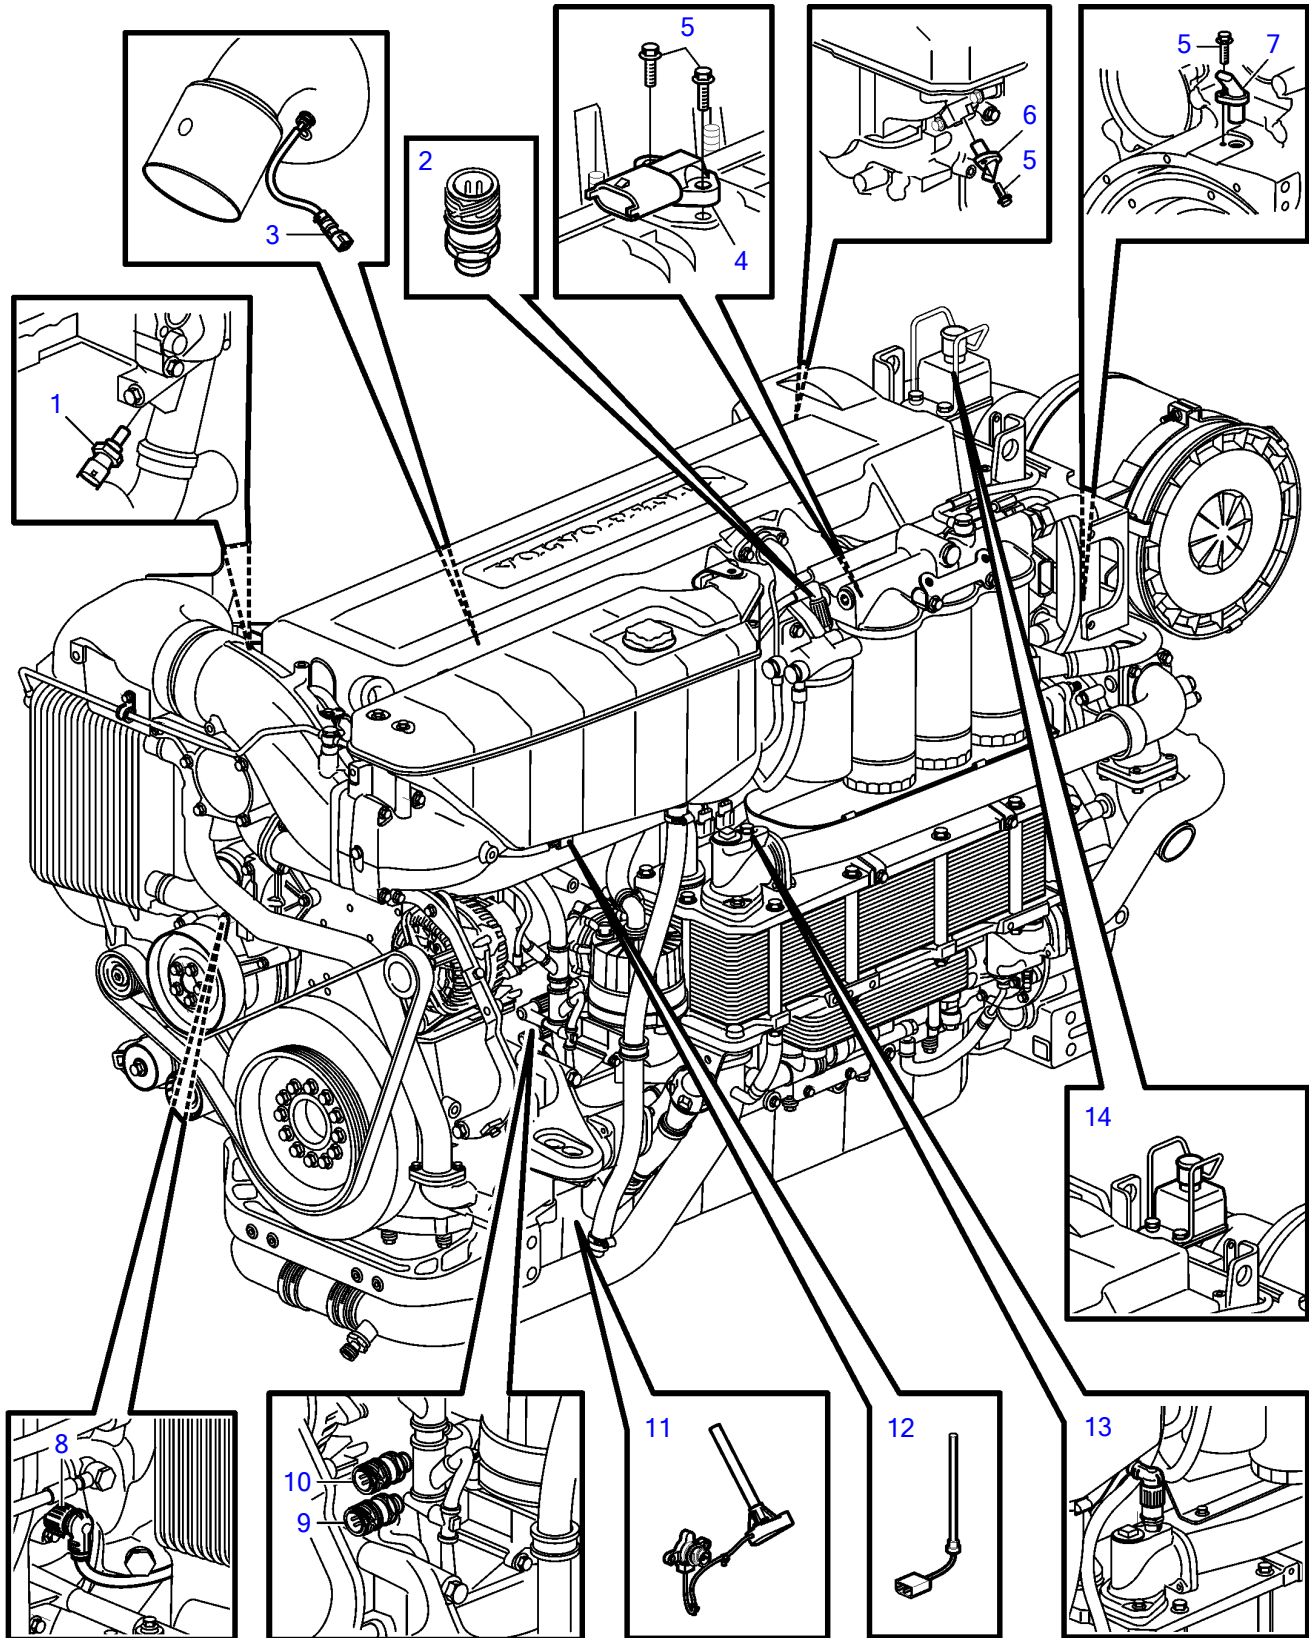

D13B-D MP

D13B-D MP

REF	PART NO.	QTY	DESCRIPTION
1	20513340	1	Sensor, cooling water temp sensor
2	21302639	2	Pressure sensor, fuel pressure
3	21126692	1	Temperature sensor, exhaust temp
4	3843012	1	Sensor, charge air pressure/temp
5	946544	4	Flange screw
6	20513343	1	Sensor, rpm cam gear
7	20513343	1	Sensor, rpm flywheel
8	3808805	1	Pressure sensor, fresh water
9	20796744	1	Pressure sensor, crankcase pressure
10	21302639	1	Pressure sensor, oil-pressure
11	21042447	1	Oil level sensor
12	3588990	1	Level sensor, expansion tank
13	3808805	1	Pressure sensor, sea water
14	21640262	1	Emergency stop