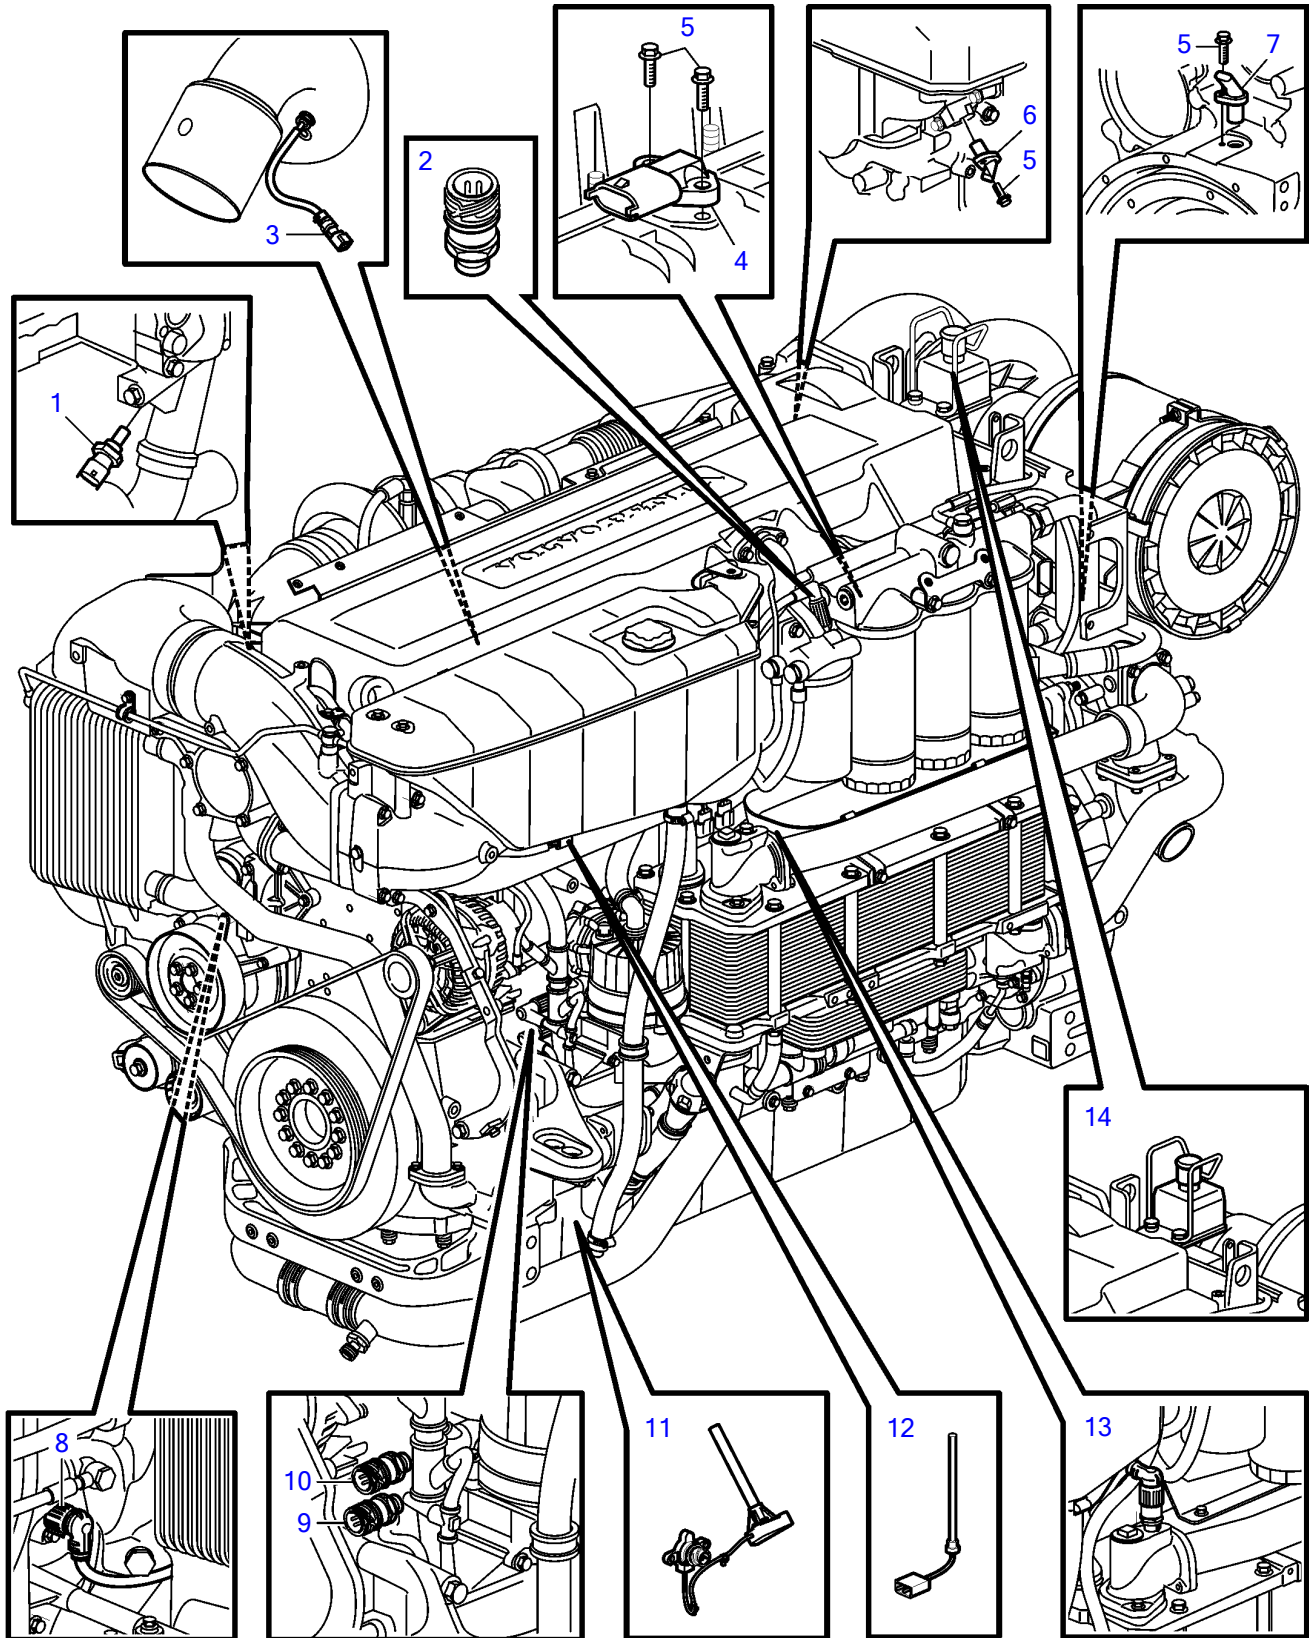

D13B-C MP

D13B-C MP

REF	PART NO.	QTY	DESCRIPTION
1	20513340	1	Sensor, cooling water temp sensor
2	21302639	2	Pressure sensor, fuel pressure
3	21126692	1	Temperature sensor, exhaust temp
4	3843012	1	Sensor, charge air pressure/temp
5	946544	4	Flange screw
6	20513343	1	Sensor, rpm cam gear
7	20513343	1	Sensor, rpm flywheel
8	3808805	1	Pressure sensor, fresh water
9	20796744	1	Pressure sensor, crankcase pressure
10	21302639	1	Pressure sensor, oil-pressure
11	21042447	1	Oil level sensor
12	3588990	1	Level sensor, expansion tank
13	3808805	1	Pressure sensor, sea water
14	21640262	1	Emergency stop