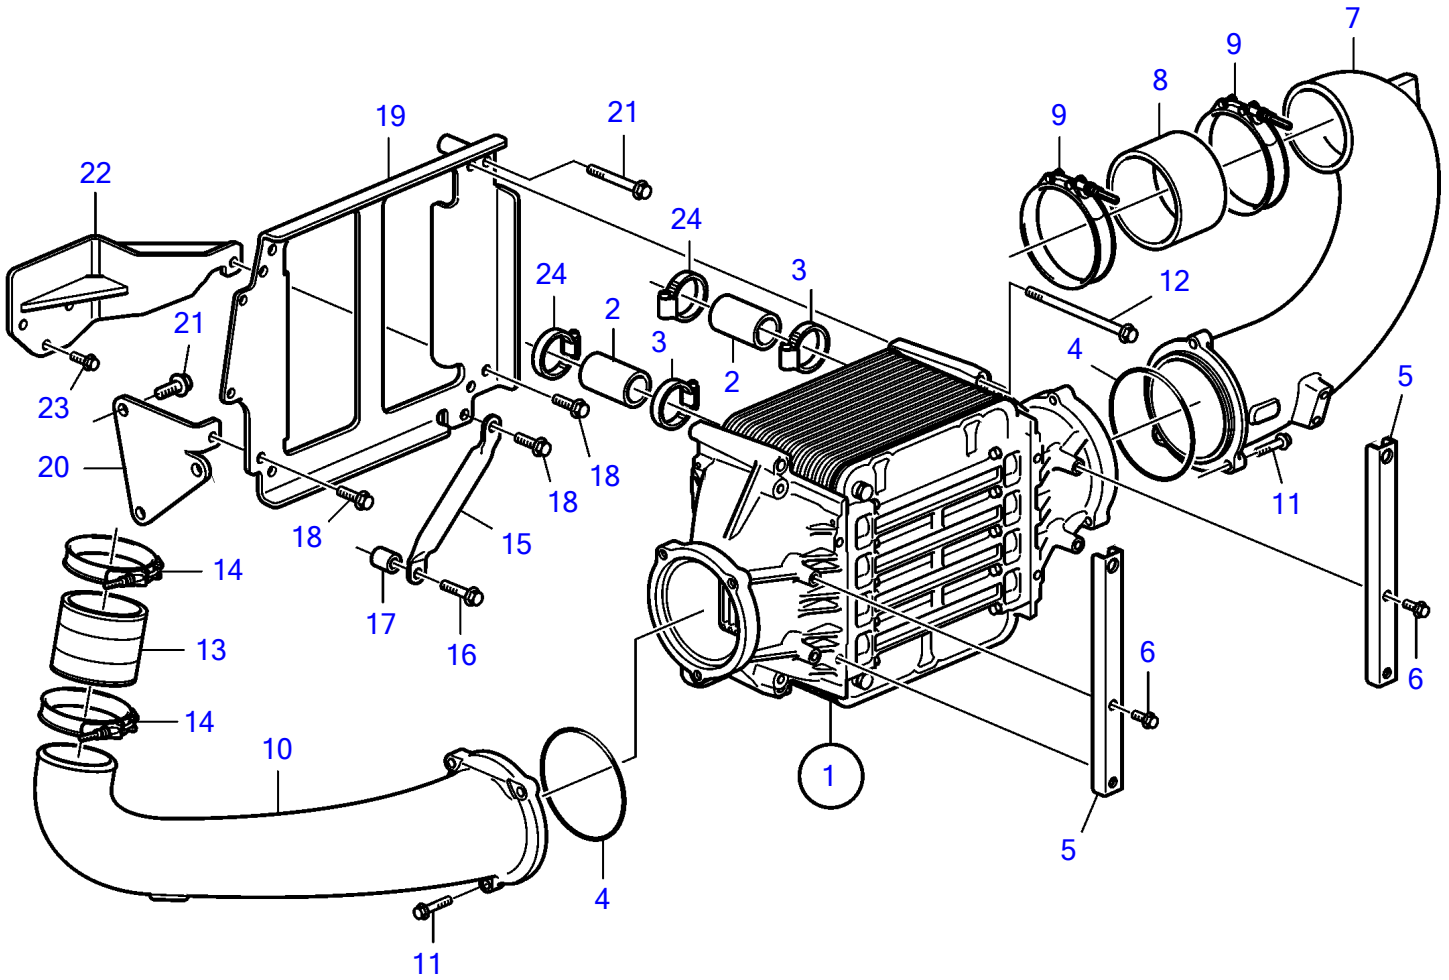

D13B-A MP, D13B-H MP

25346

D13B-A MP, D13B-H MP

REF	PART NO.	QTY	DESCRIPTION	SEE SEC.	NOTES
1	21419403	1	Intercooler		
			•	36750	
2	3808196	2	• Hose		
3	961669	2	• Hose clamp		
4	948888	2	• O-ring		
5	21344742	2	Bracket		
6	945444	4	Flange screw		
7	3849463	1	Connection pipe		For D13B-A MP, D13B-H MP
	21321075	1	Connection pipe		For D13B-C MP, D13B-G MP
8	3825689	1	Rubber collar		
9	1544733	2	Hose clamp		
10	3889629	1	Connection pipe		
11	947760	6	Flange screw		
12	980475	4	Flange screw		
13	3594228	1	Hose		
14	1544732	2	Hose clamp		
15	21255353	1	Stay		
16	965220	1	Flange screw		
17	843028	1	Spacer sleeve		
18	946441	3	Flange screw		
19	21175698	1	Bracket		
20	21244606	1	Bracket		
21	946817	3	Flange screw		
22	21244692	1	Bracket		
23	945444	3	Flange screw		
24	961669	2	Hose clamp		