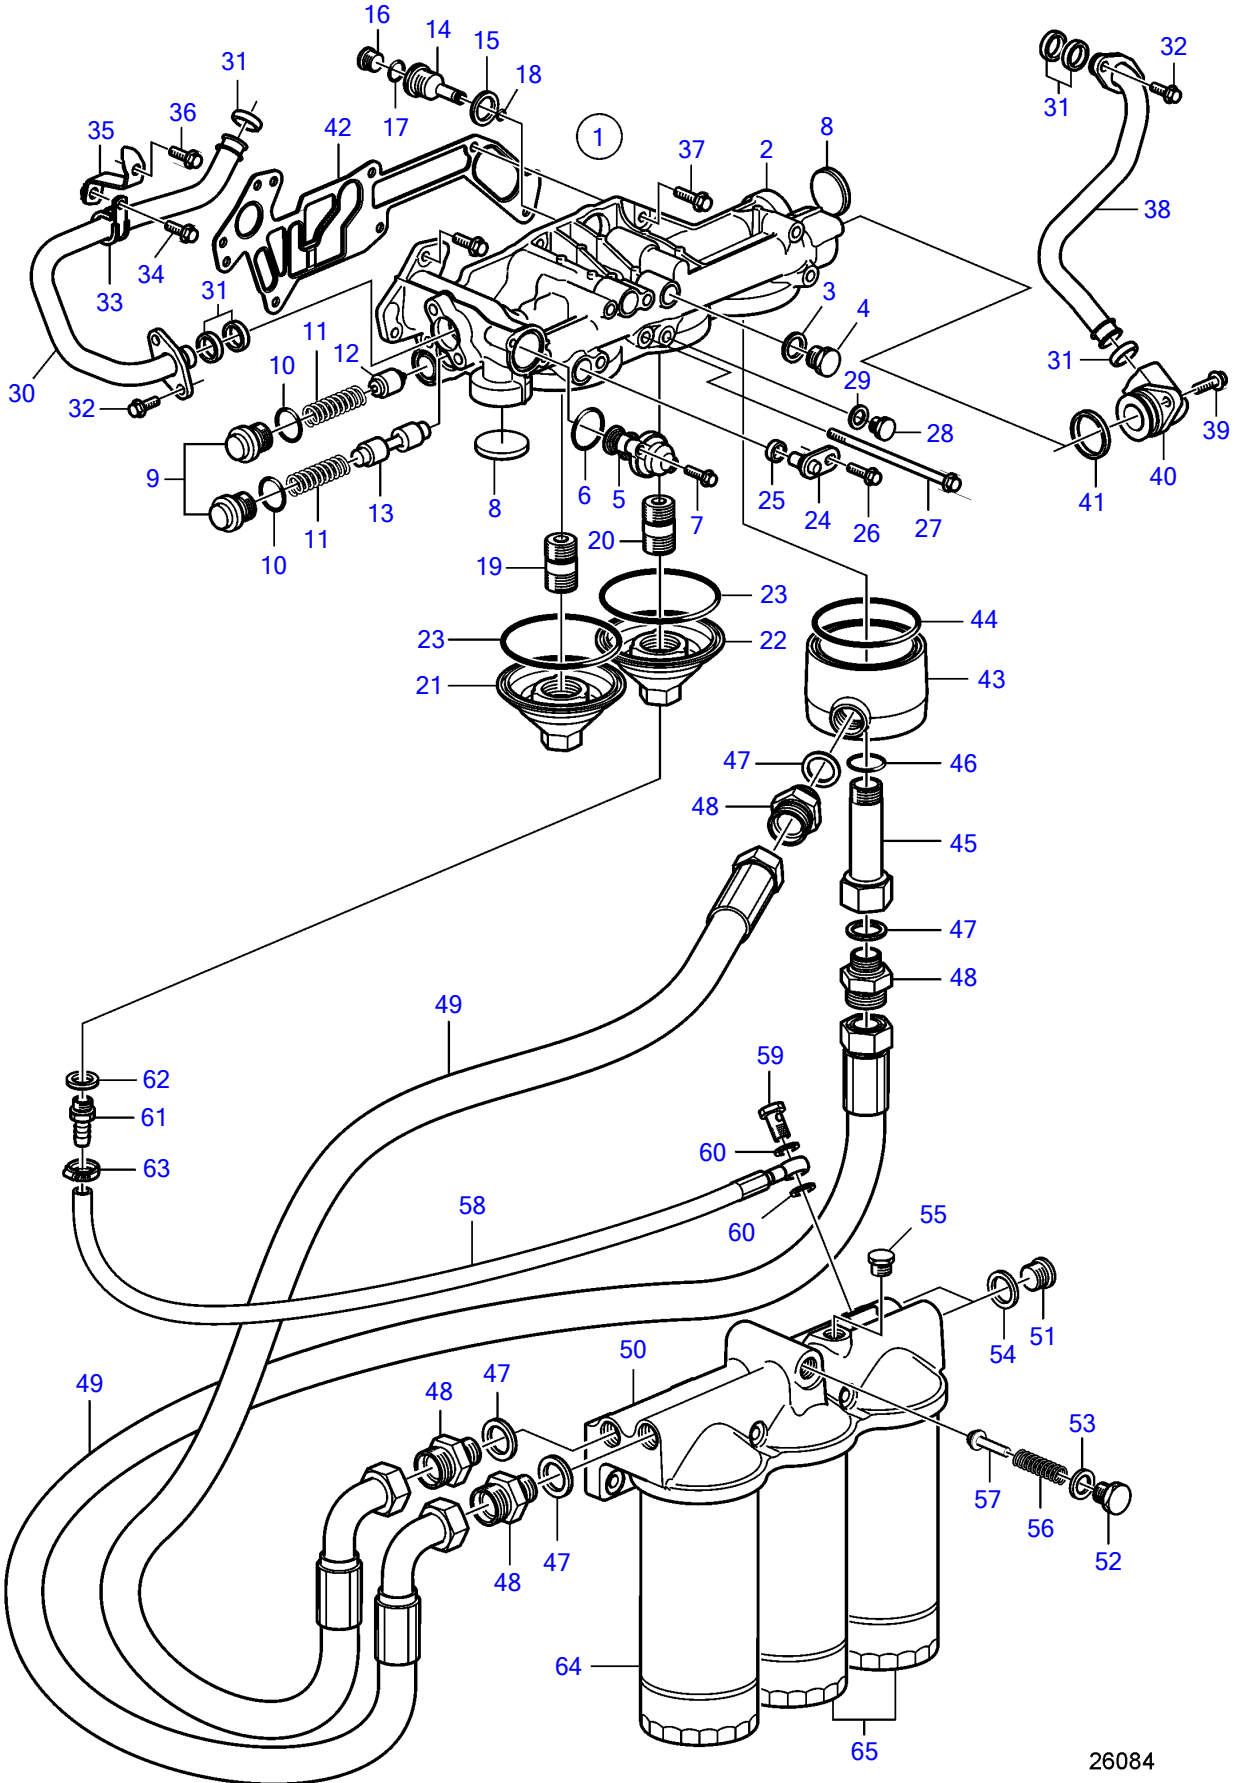

D13B-E MH

26084

## D13B-E MH

REF	PART NO.	QTY	DESCRIPTION
1	3889676		Oil filter housing
2		1	• Oil filter housing
3	11998	1	• Gasket
4	960632	1	• Plug
5	20903074	1	• Thermostat
6	949659	1	• O-ring
7	947542	2	• Flange screw
8	20478143	2	• Cap plug
9	20580032	2	• Plug
10	977004	2	• O-ring
11	20464676	2	• Spring
12	20440779	1	• Valve cone
13	20440781	1	• Piston
14	3835956	1	• Nipple
15	947627	1	• Gasket
16	20568779	1	• Plug
17	968559	1	• • O-ring
18	976030	1	• O-ring
19	20542058	1	• Nipple
20	20542060	1	• Nipple
21	21581971	1	Cover
22	21145970	1	Cover
23	993235	2	X-ring
24		1	Flange
25		1	Connection sleeve
26	949853	1	Flange screw
27	968893	1	Flange screw
28	960628	1	Plug
29	947281	1	Gasket
30	21188913	1	Pipe
31	471626	6	Sealing ring
32	949853	4	Flange screw
33	1545432	1	Attaching clamp
34	946440	1	Flange screw
35		1	Bracket
36	965182	1	Flange screw
37	945444	8	Flange screw
38	3875266	1	Oil return pipe
39	945444	8	Flange screw
40	20741000	1	Connector
41	20555696	1	Sealing ring
42	20787167	1	Gasket
43	15046827	1	Cover
44	993235	1	X-ring
45	11423710	1	Reduction nipple
46	944126	1	O-ring
47	982508	4	Gasket
48	11158220	4	Adapter
49	21169079	2	Hose
50	11127988	1	Oil filter housing
51	1698627	2	Plug
52	471598	1	Plug
53	976932	1	Gasket
54	982508	2	Gasket
55	984793	1	Plug
56	466653	1	Compression spring
57	471085	1	Valve cone
58	21521886	1	Hose
59	991048	1	Hollow screw
60	20852764	2	Sealing ring
61	20405767	1	Hose nipple
62	993685	1	Gasket
63	961664	1	Hose clamp

47702050-22-37025

26084

Upd:2012-02-21

D13B-E MH

**VOLVO**  
**PENTA**