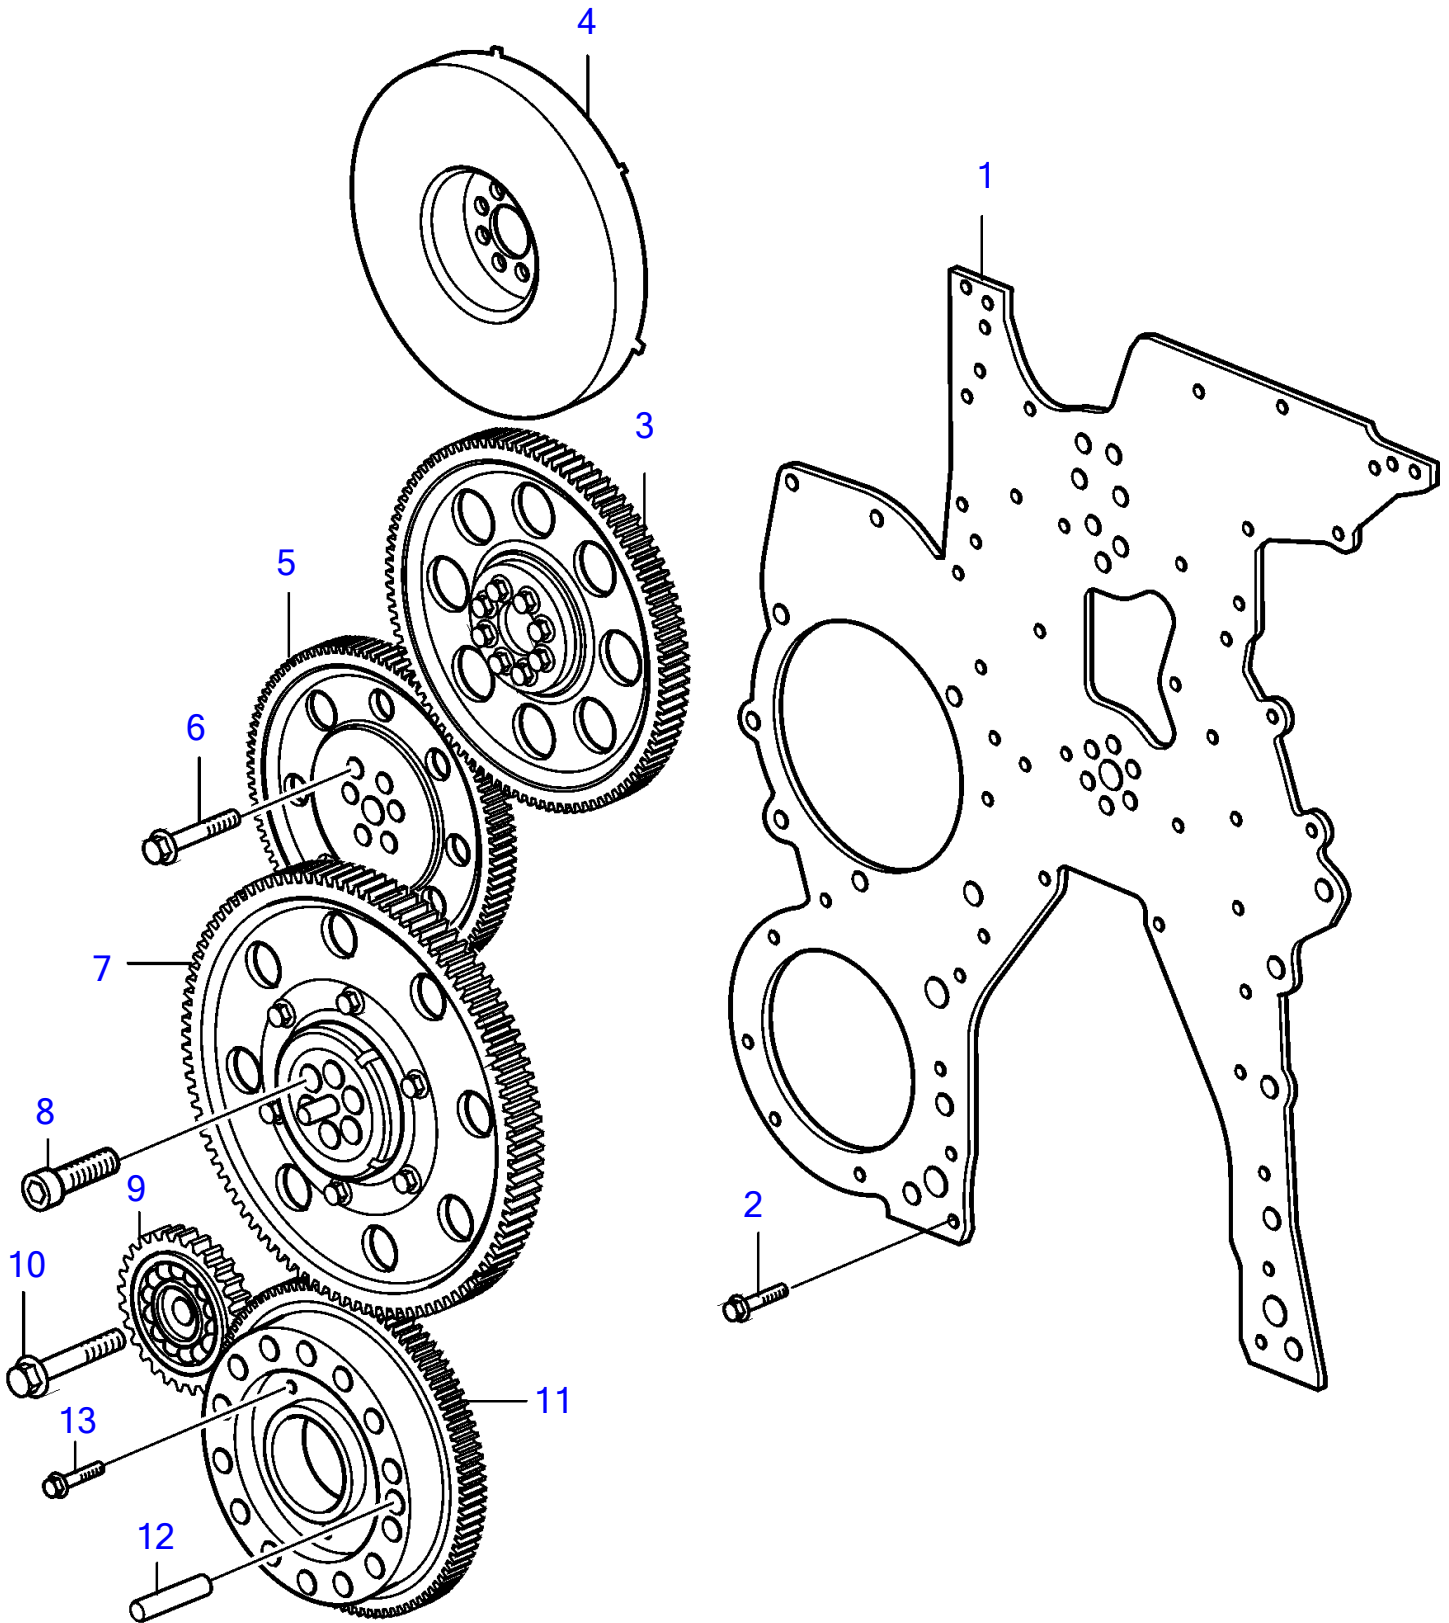

D13B-E MH

24917

D13B-E MH

REF	PART NO.	QTY	DESCRIPTION	SEE SEC.
1	3886313	1	Timing gear plate	
2	945444	23	Flange screw	
3		1	Gear, camshaft	35677
				36106
4		1	Oscillation damper	35677
				36106
5	20850724	1	Idler gear, camshaft	
6	974615	6	Flange screw	
7	21057068	1	Idler gear	
8	20483919	6	Hex. socket screw	
9	21284769	1	Idler gear, power steering pump	
10	21050240	1	Flange screw	
11	20743004	1	Gear, crankshaft	
12	950656	1	Pin	
13	947760	2	Flange screw	