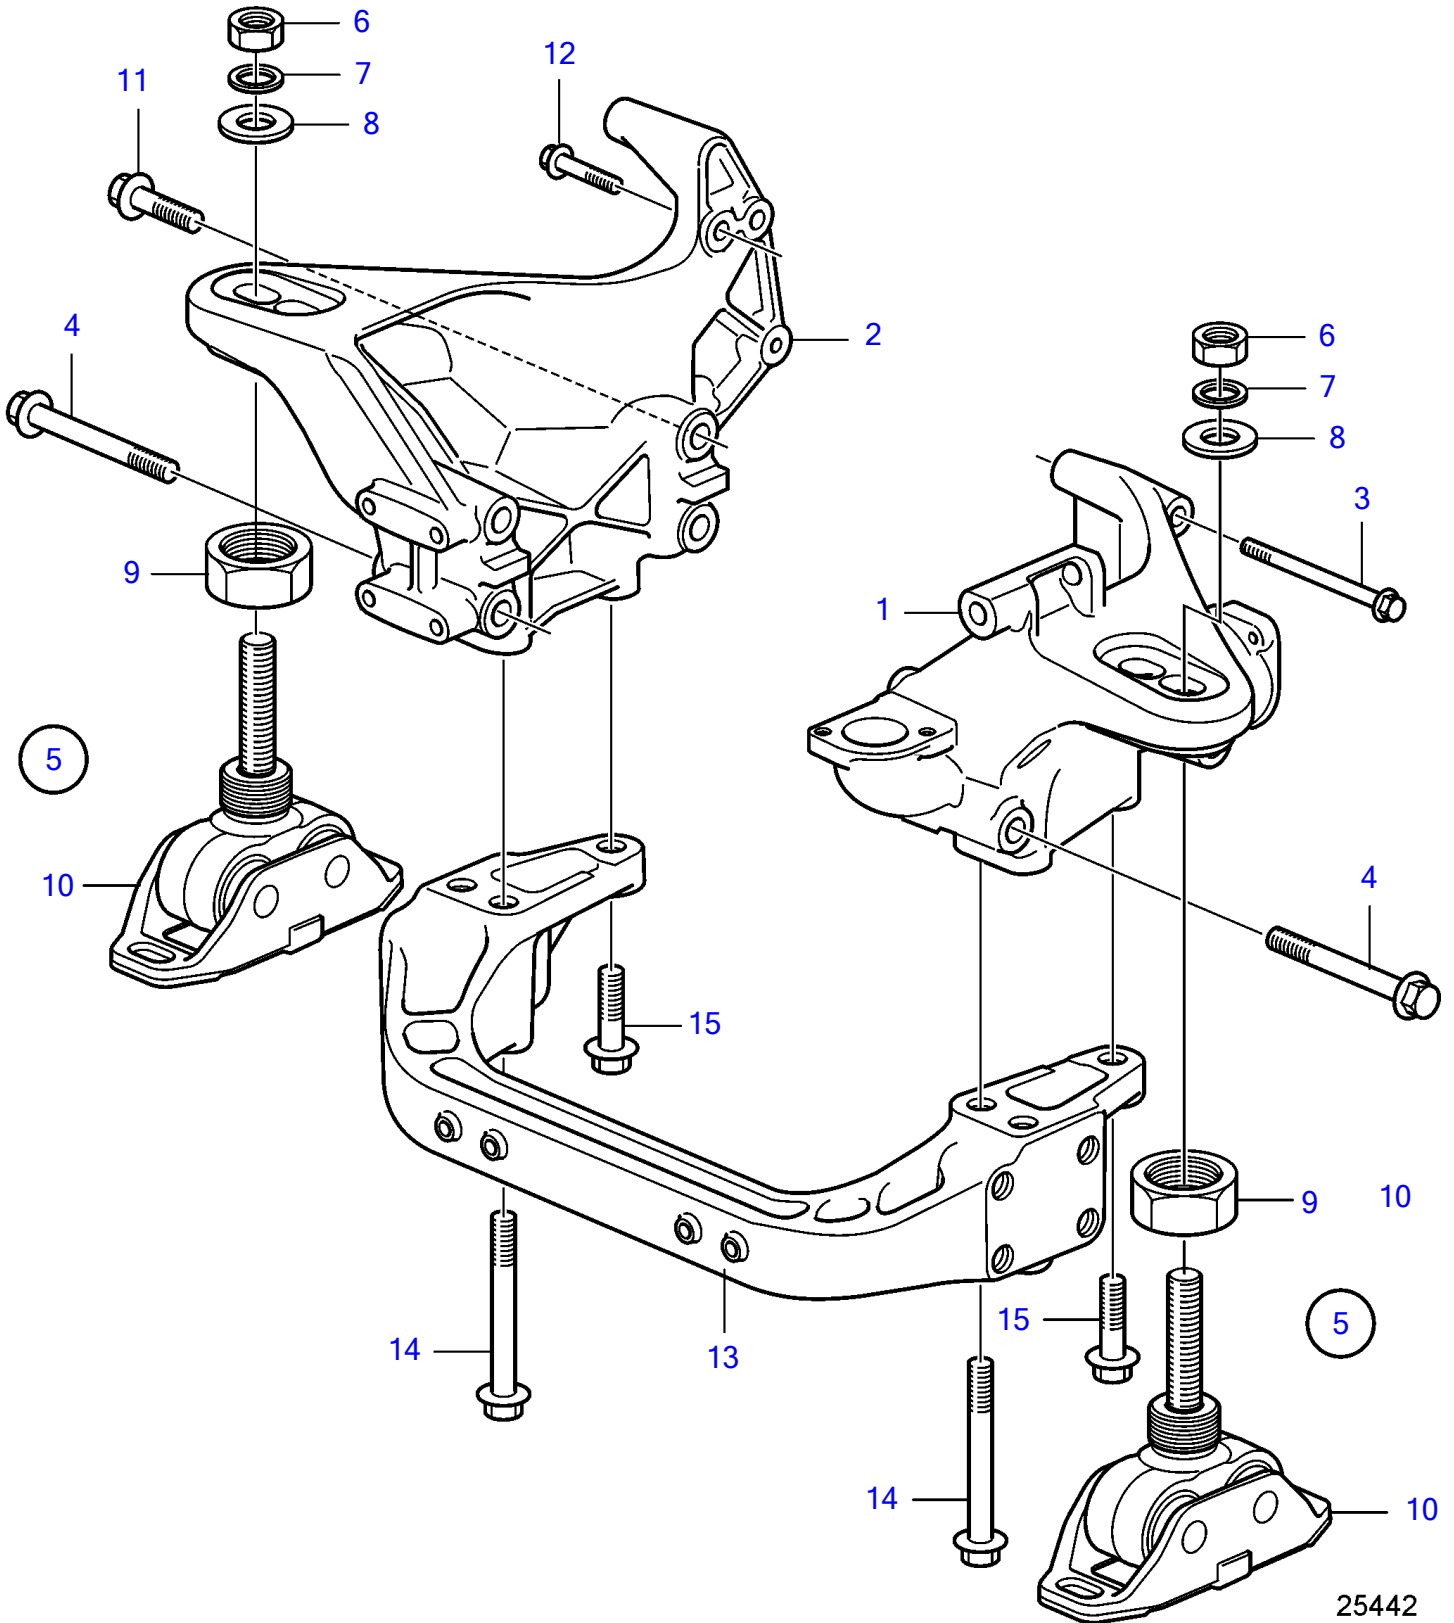

D13B-E MH

D13B-E MH

REF	PART NO.	QTY	DESCRIPTION
1	21256248	1	Engine bracket
2	3889644	1	Engine bracket
3	975107	1	Flange screw
4	968902	6	Flange screw
5	21593939	2	Rubber cushion kit
6	955786	1	• Hexagon nut
7	847766	1	• Lock washer
8	120224	1	• Washer
9	3839409	1	• Nut
10	21593939	1	• Rubber cushion kit
11	975121	2	Flange screw
12	968163	2	Flange screw
13	3886317	1	Engine mountings
14	975130	4	Flange screw
15	975126	2	Flange screw