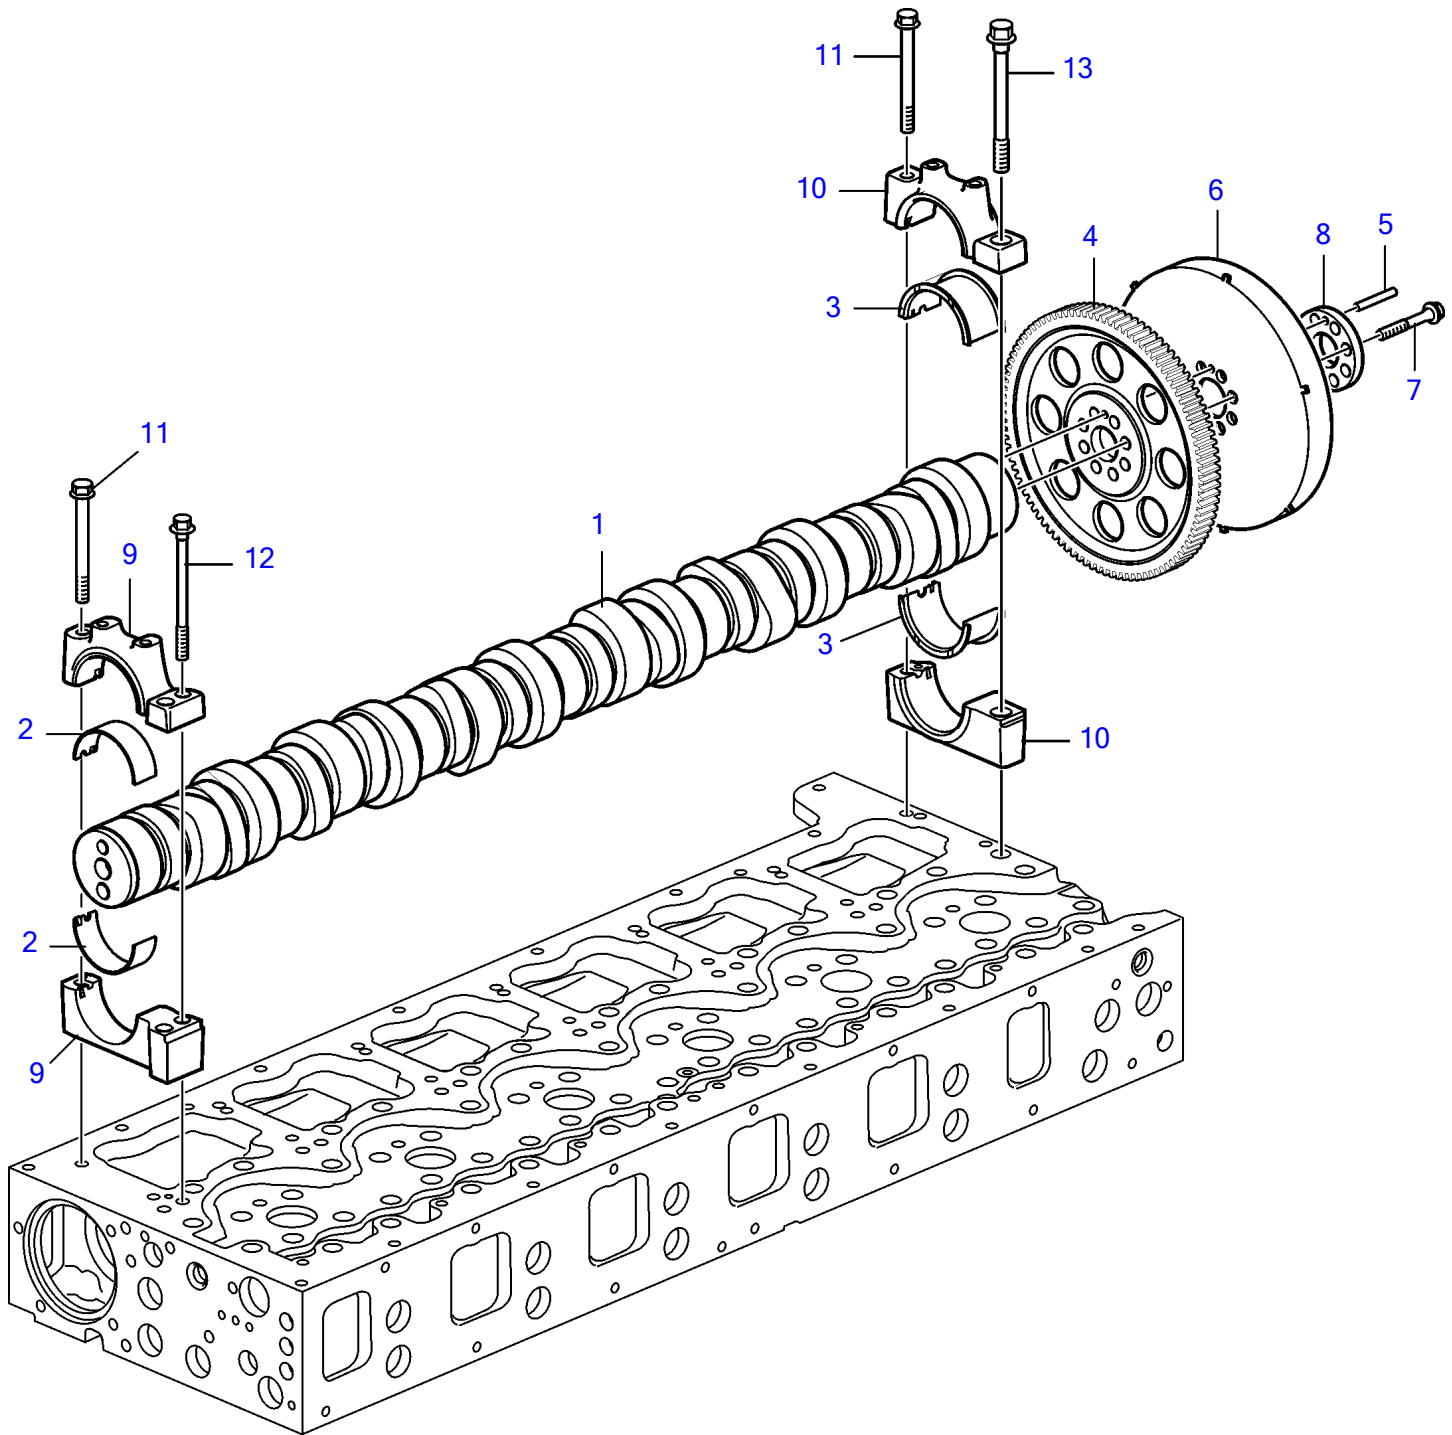

D13B-E MH

24274

D13B-E MH

REF	PART NO.	QTY	DESCRIPTION	NOTES
1	21154172	1	Camshaft	
2	20999623	6	Camshaft bearing kit	Std, Cylinder 1-6
3	20950651	1	Bearing shell	Std, Rear
4	21752320	1	Gear	
5		1	• Pin	
6	21004214	1	Vibration damper	
7	8192804	8	Screw	
8	20878608	1	Spacer	
9		6	• Bearing housing, front	
10		1	• Bearing housing, rear	
11	975105	7	Flange screw	
12	20537512	12	Flange screw	
13	20412482	1	Flange screw	