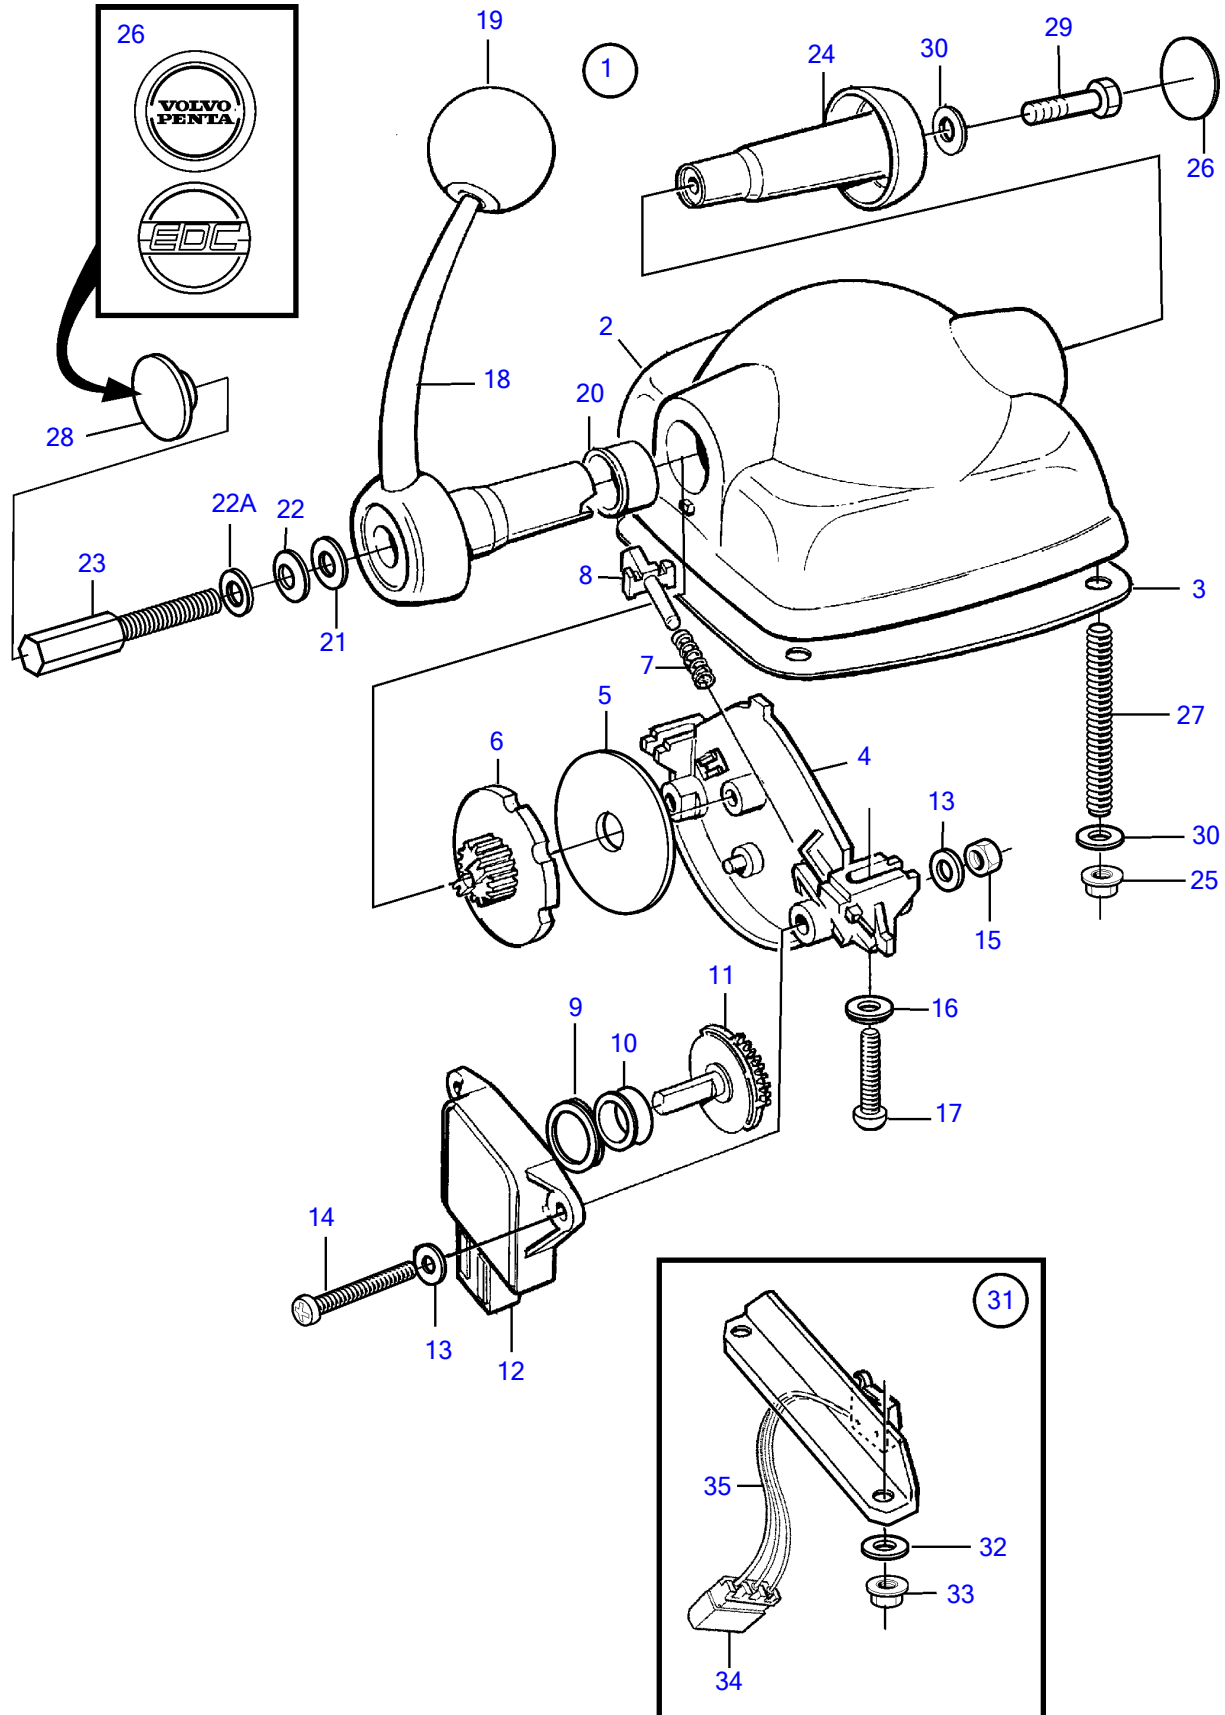

D13B-E MH

D13B-E MH

REF	PART NO.	QTY	DESCRIPTION	SEE SEC.	NOTES
1	3819899	1	Control		For single installation., Black.
			• Bulletin P-28-4-13	P-28-4-13-EN	New Electronic Controls for EVC Engines
1	3819901	1	Control		For single installation., Stainless.
			• Bulletin P-28-4-13	P-28-4-13-EN	New Electronic Controls for EVC Engines
2		1	• Housing		
3	3581674	1	• Gasket		
4		1	• Plate		
5	3581666	1	• Friction washer		
6		1	• Disc		
7		1	• Spring		
8		1	• Guide lug		
9		1	• Spacer ring		
10	3581676	1	• Ring		
11	(3581668)	1	• Gear		Obsolete part
12	1336385	1	• Potentiometer		
13		4	• Washer		
14	3581678	2	• Screw		
15	3581680	2	• Nut		
16		2	• Washer		
17	3581681	2	• Screw		
18		1	• Shift lever		
19	3581675	1	• Ball		
20	(3581673)	1	• Bearing		Obsolete part
21		1	• Washer		
22		1	• Disc spring		
22A		1	• Washer		
23		1	• Adjusting screw		
24	3581687	1	• Plug		
25	3581686	4	• Nut		
26	3584000	1	• Decal		Volvo Penta
	3581669	1	• Decal		EDC
27		4	• Stud		
28	3582830	1	• Plug		Plastic, For 874734
29		1	• Plug		Stainless., For 3807509
		1	• Screw		
30		5	• Washer		
31	3819903	1	• Microswitch		
32		2	• • Washer		
33		2	• • Nut		
34		X	• • Insulator		See group 30
35		X	• • Cable		See group 30