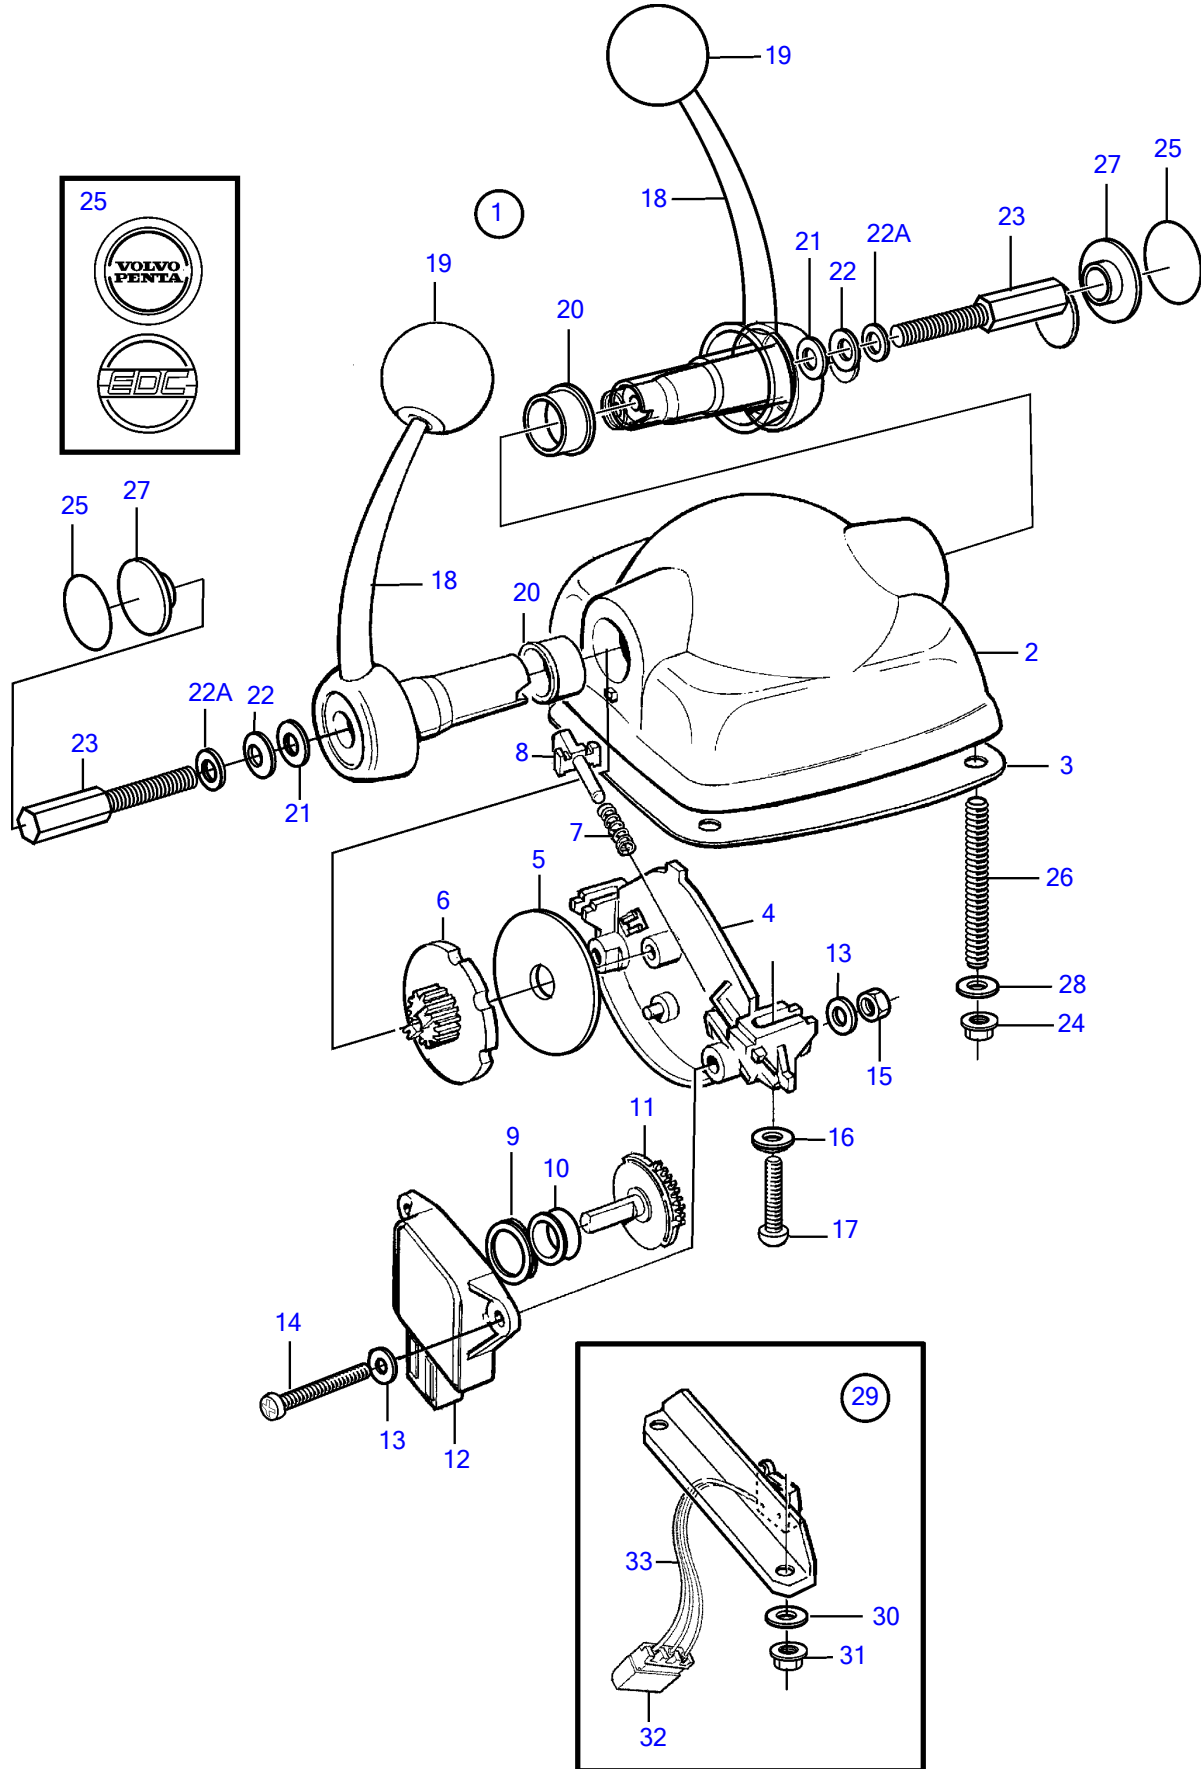

D13B-E MH

## D13B-E MH

REF	PART NO.	QTY	DESCRIPTION	SEE SEC.	NOTES
1	874663	1	Control		For twin installation., Black., (1140658)
	874813	1	Control		For twin installation., Stainless.
			• Bulletin 53-10	53-10-EN	Stainless Steel Controls
2		1	• Housing		
3	3581674	1	• Gasket		
4		1	• Plate		
5	3581666	2	• Friction washer		
6		2	• Disc		
7		2	• Spring		
8		2	• Guide lug		
9		2	• Spacer ring		
10	3581676	2	• Ring		
11	(3581668)	2	• Gear		Obsolete part
12	1336385	2	• Potentiometer		
13		4	• Washer		
14	3581678	2	• Screw		
15	3581680	2	• Nut		
16		2	• Washer		
17	3581681	2	• Screw		
18		2	• Shift lever		
19	3581675	2	• Ball		
20	(3581673)	2	• Bearing		Obsolete part
21		2	• Washer		
22		2	• Disc spring		
22A		2	• Washer		
23		2	• Adjusting screw		
24	3581686	4	• Nut		
25	3584000	2	• Decal		Volvo Penta
	3581669	2	• Decal		EDC
26		4	• Stud		
27	3582830	2	• Plug		Plastic, For 874663
		2	• Plug		Stainless., For 874813
28		4	• Washer		