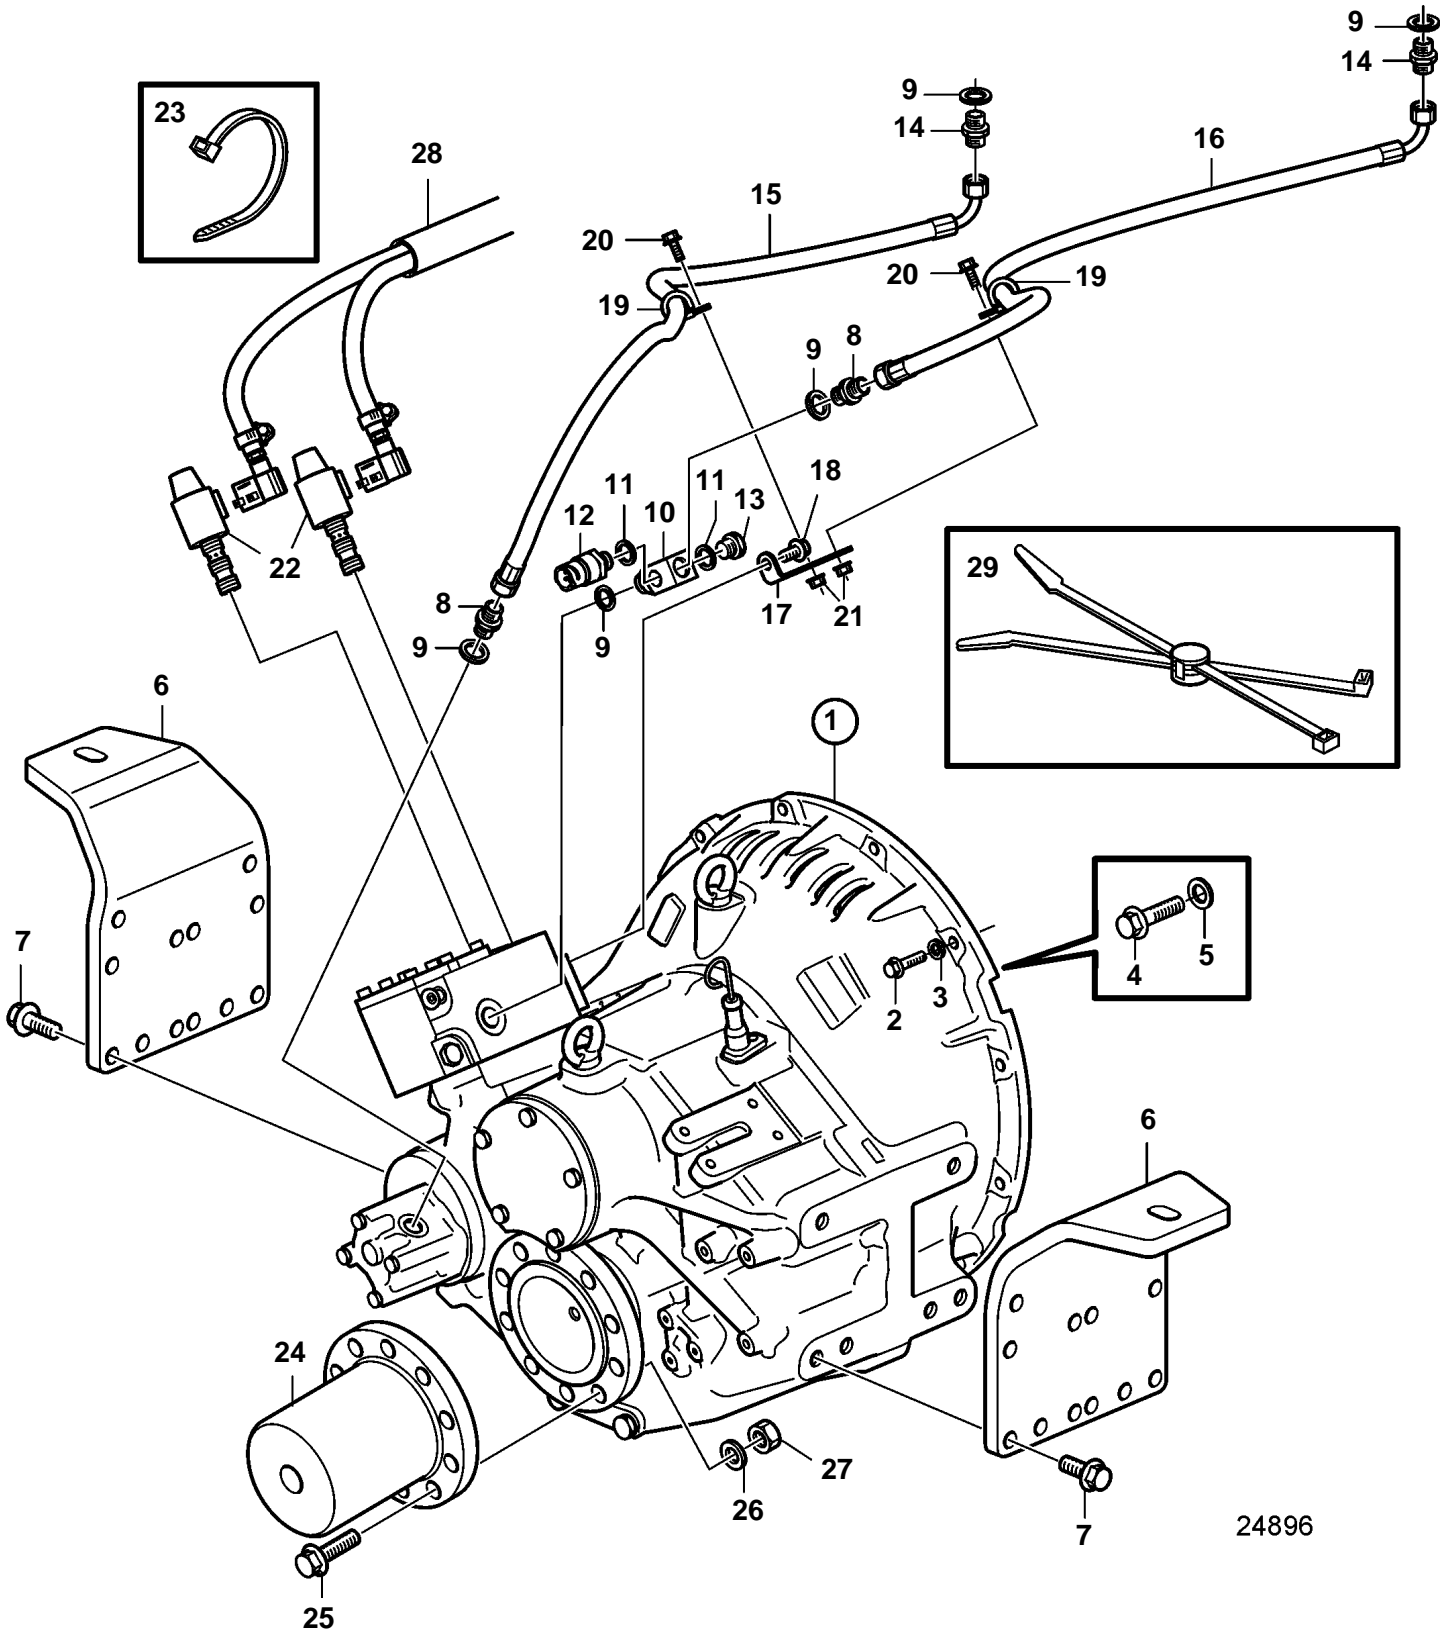

D13B-A MP

24896

## D13B-A MP

REF	PART NO.	QTY	DESCRIPTION	NOTES
1		1	Reversing gear	RATIO 1.59:1
		1	Reversing gear	RATIO 1.77:1
		1	Reversing gear	RATIO 1.96:1
			· Parts not sold separately	
2	965185	10	Flange screw	
3	941908	10	Spring washer	
4	965226	8	Flange screw	
5	940280	8	Spring washer	
6	3840122	2	Engine mountings	
7	968435	12	Flange screw	
8	943986	2	Nipple	
9	976932	5	Gasket	
10	3828349	1	X-nipple	
11	20883435	2	Sealing ring	
12	874313	1	Sensor	
13	960632	1	Plug	
14	943986	2	Nipple	
15	21322361	1	Oil hose	(21108002)
16	21386719	1	Oil hose	(21108002)
17	965561	1	Bracket	
18		1	Screw	
19	945081	3	Clamp	
20	946173	3	Flange screw	
21	945408	3	Flange nut	
22	3828564	2	Solenoid	12V
	3828565	2	Solenoid	24V
23	948211	X	Cable tie	
24	864087	1	Clutch flange	
25	980253	10	Hexagon screw	
26	941913	10	Spring washer	
27	943674	10	Lock nut	
28	40005751	1	Wiring harness	
29	1075407	3	Cable tie	