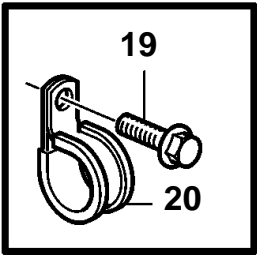

D13B-A MP

24894

D13B-A MP

REF	PART NO.	QTY	DESCRIPTION	NOTES
1		1	Reversing gear	RATIO 1.52:1
		1	Reversing gear	RATIO 1.81:1
		1	Reversing gear	RATIO 2.04:1
			· Parts not sold separately	
2	965185	10	Flange screw	
3	941908	10	Spring washer	
4	965227	8	Flange screw	
5	940280	8	Spring washer	
6		2	Engine mountings	
7	968435	12	Flange screw	
8	21108357	1	Companion flange	
9	974007	10	Flange screw	
10	941912	10	Spring washer	
11		10	Lock nut	
12	21322361	2	Oil hose	
13	994328	2	Nipple	
14	946369	1	Elbow nipple	
15	945081	2	Clamp	
16	946173	2	Flange screw	
17	948211	X	Cable tie	
18	21159075	1	Wiring harness	
19	946471	1	Flange screw	For rpm cable
20	949746	1	Clamp	For rpm cable