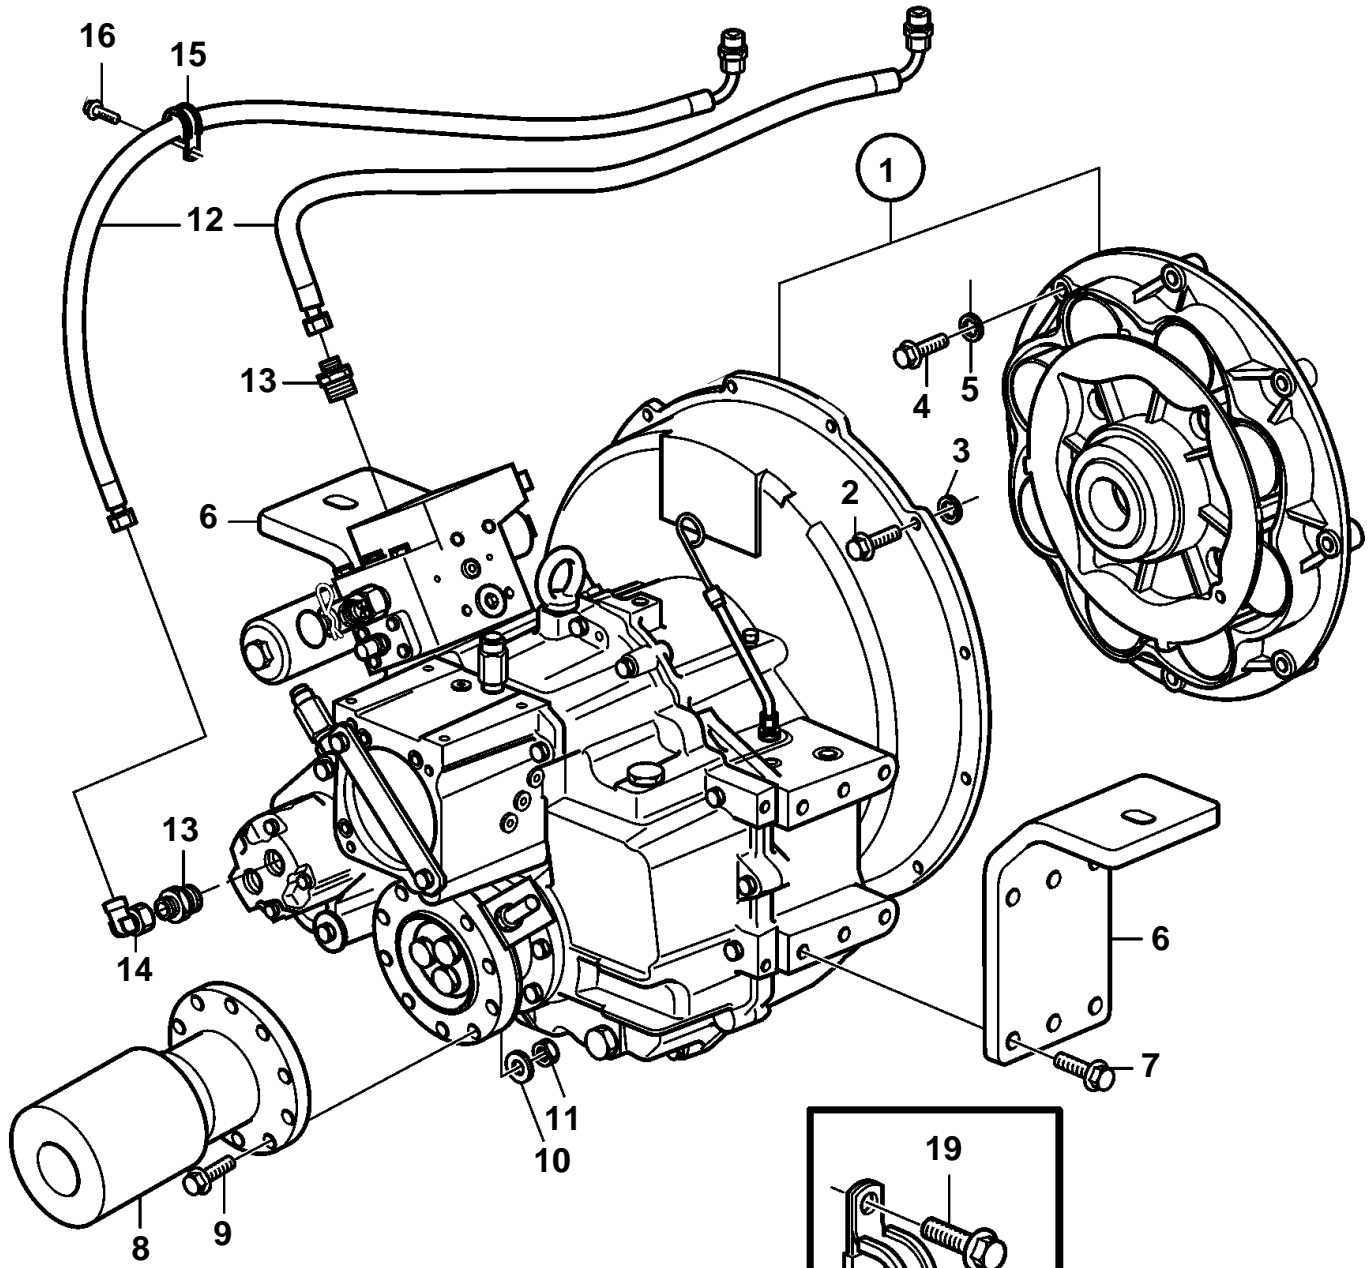

D13B-A MP

24894

D13B-A MP

REF	PART NO.	QTY	DESCRIPTION	NOTES
1		1	Reversing gear	RATIO 1.52:1
		1	Reversing gear	RATIO 1.81:1
		1	Reversing gear	RATIO 2.04:1
			· Parts not sold separately	
2	965185	10	Flange screw	
3	941908	10	Spring washer	
4	965227	8	Flange screw	
5	940280	8	Spring washer	
6		2	Engine mountings	
7	968435	12	Flange screw	
8	21108357	1	Companion flange	
9	974007	10	Flange screw	
10	941912	10	Spring washer	
11		10	Lock nut	
12	21322361	2	Oil hose	
13	994328	2	Nipple	
14	946369	1	Elbow nipple	
15	945081	2	Clamp	
16	946173	2	Flange screw	
17	948211	X	Cable tie	
18	21159075	1	Wiring harness	
19	946471	1	Flange screw	For rpm cable
20	949746	1	Clamp	For rpm cable