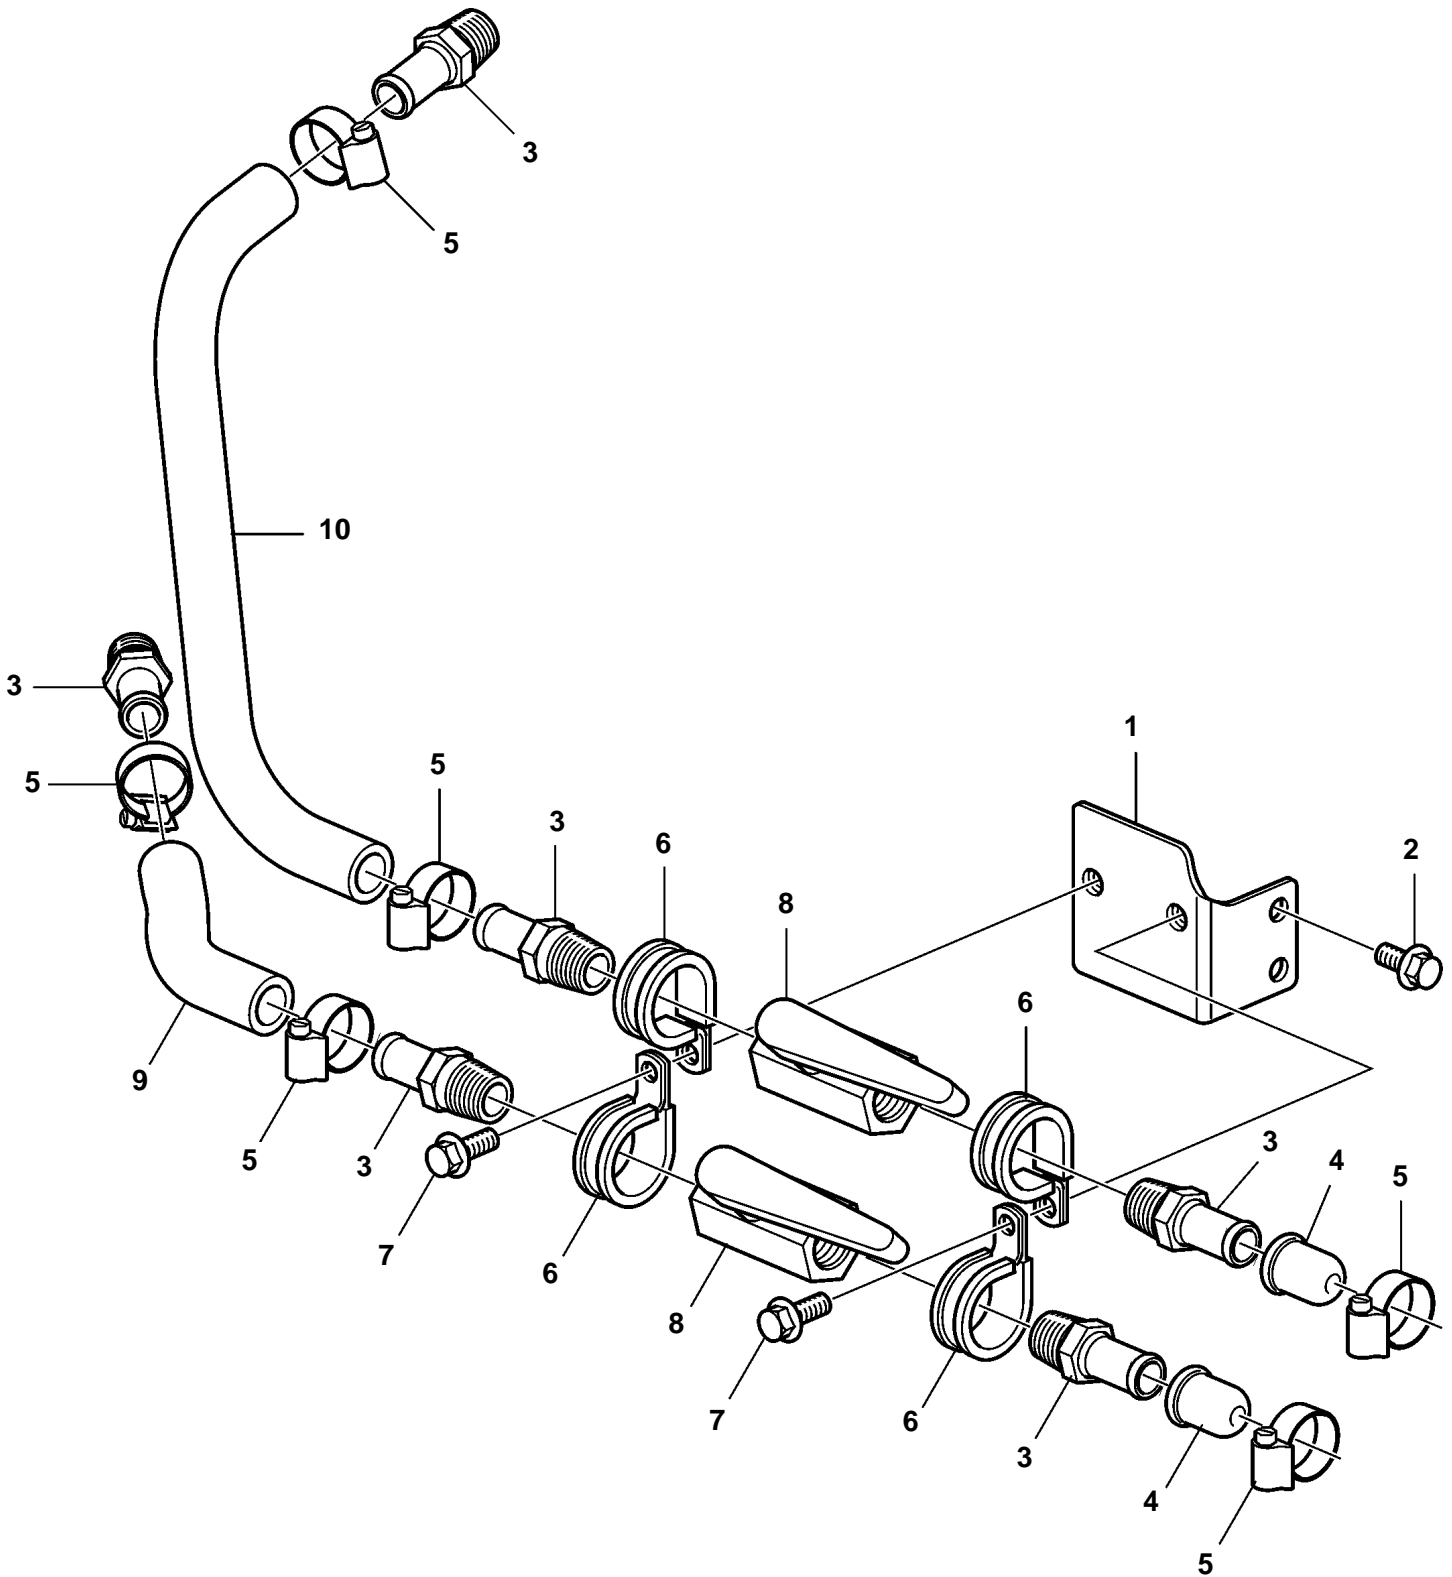

D13B-A MP

24870

D13B-A MP

REF	PART NO.	QTY	DESCRIPTION	NOTES
1	21327869	1	Bracket	
2	946440	2	Flange screw	
3	961657	6	Hose nipple	
4	842235	2	Cardboard tube	
5	961665	6	Hose clamp	
6	943717	4	Clamp	
7	946173	2	Flange screw	
8	1140097	2	Ball valve	
9	952969	X	Hose	L=155mm
10	21227337	1	Hose	