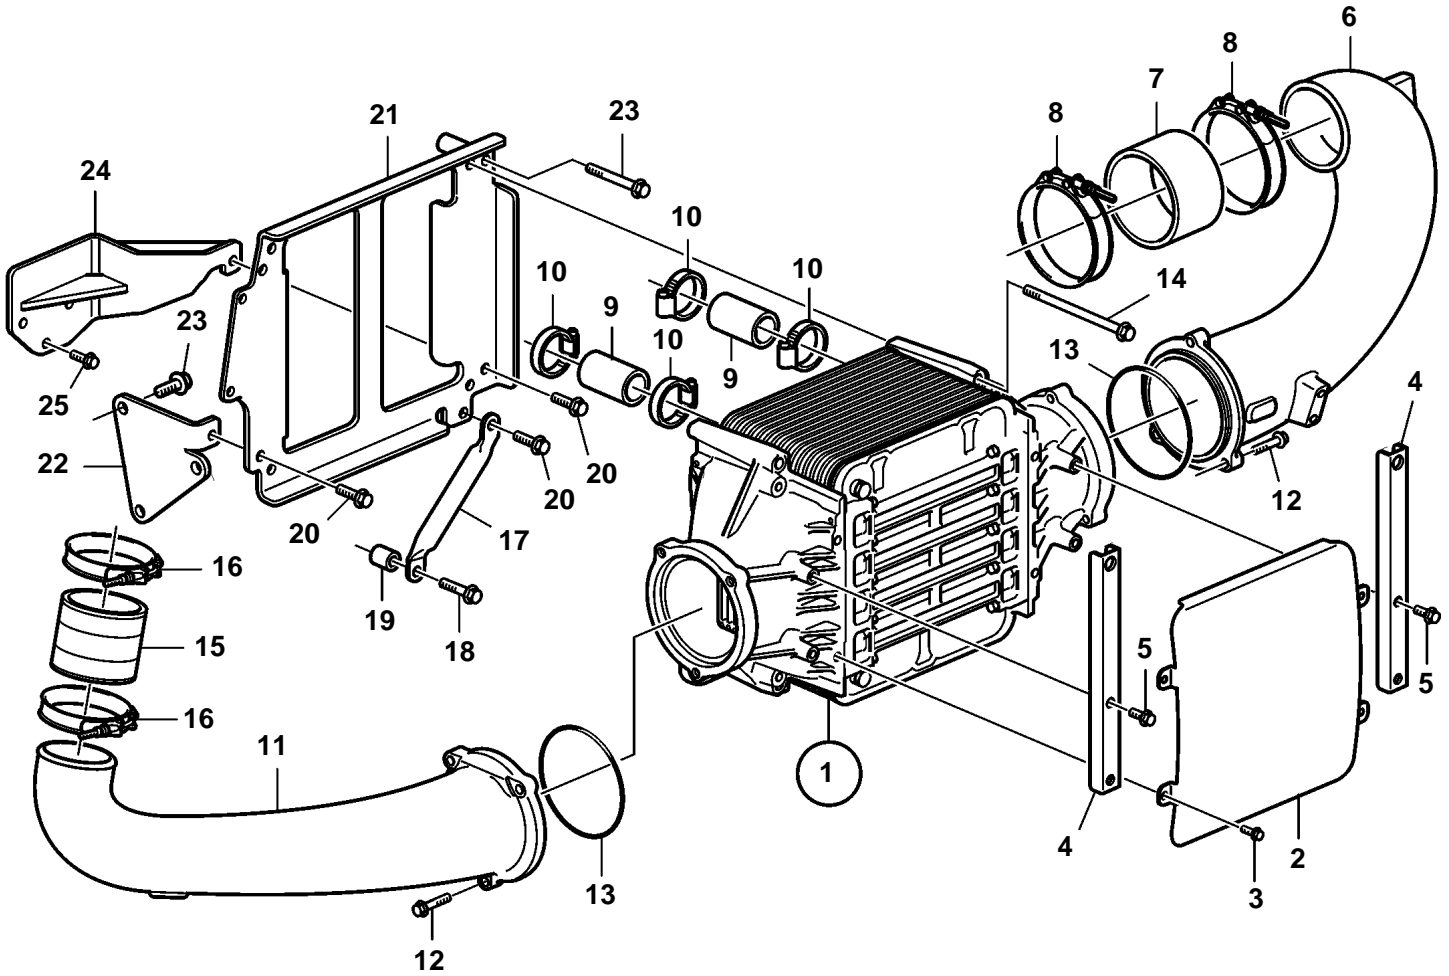

D13B-A MP

24877

D13B-A MP

| REF | PART NO. | QTY | DESCRIPTION |
|-----|----------|-----|--|
| 1 | 3889003 | 1 | Intercooler · Parts not sold separately |
| 2 | 21133405 | | Cover |
| 3 | 946934 | 4 | Flange screw |
| 4 | 21134314 | 2 | Bracket |
| 5 | 946173 | 4 | Flange screw |
| 6 | 3849463 | 1 | Connection pipe |
| 7 | 3825689 | 1 | Rubber collar |
| 8 | 1544733 | 2 | Hose clamp |
| 9 | 3808196 | 2 | Hose |
| 10 | 961669 | 4 | Hose clamp |
| 11 | 3889629 | 1 | Connection pipe |
| 12 | 947760 | 6 | Flange screw |
| 13 | 948888 | 2 | O-ring |
| 14 | 980475 | 4 | Flange screw |
| 15 | 3594228 | 1 | Hose |
| 16 | 1544732 | 2 | Hose clamp |
| 17 | 21255353 | 1 | Stay |
| 18 | 965220 | 1 | Flange screw |
| 19 | 843028 | 1 | Spacer sleeve |
| 20 | 946441 | 3 | Flange screw |
| 21 | 21175698 | 1 | Bracket |
| 22 | 21244606 | 1 | Bracket |
| 23 | 946817 | 3 | Flange screw |
| 24 | 21244692 | 1 | Bracket |
| 25 | 945444 | 3 | Flange screw |