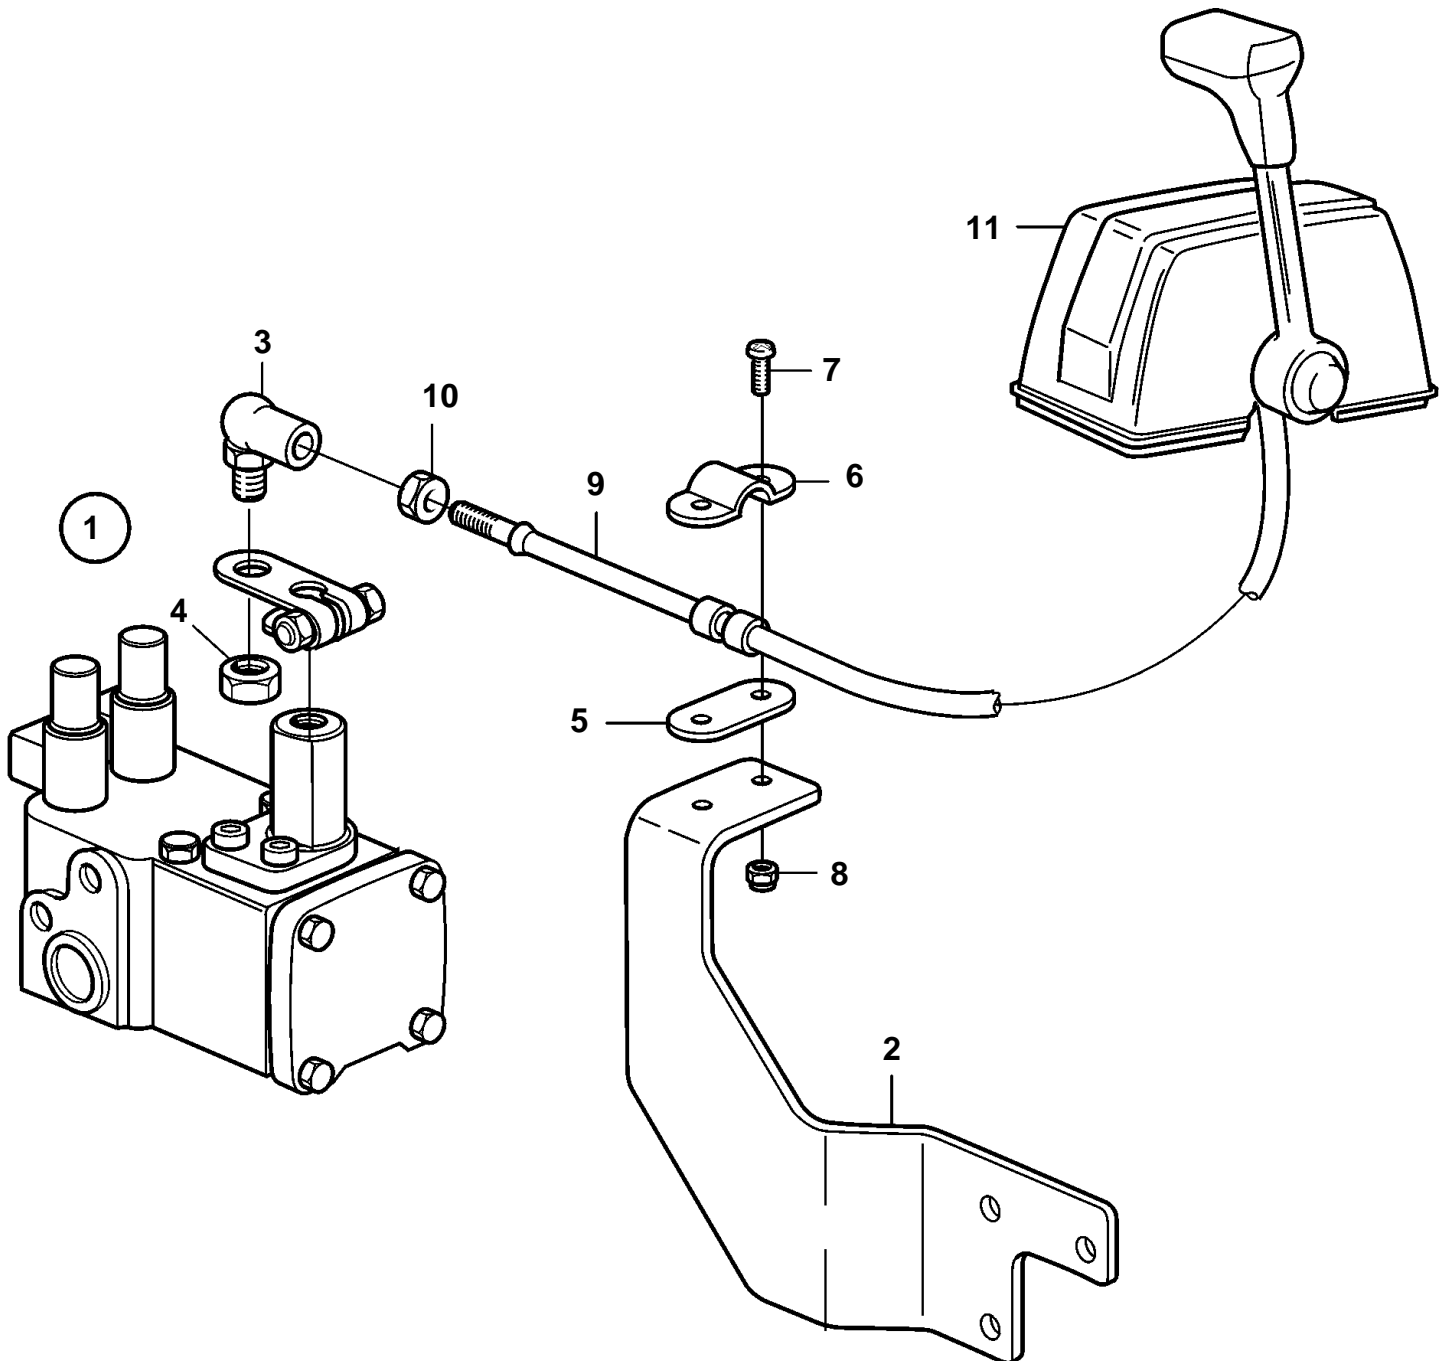

D12D-A MH, D12D-B MH, D12D-C MH, D12C-A MP, D12D-A MP

19326

D12D-A MH, D12D-B MH, D12D-C MH, D12C-A MP, D12D-A MP

REF	PART NO.	QTY	DESCRIPTION	SEE SEC.	NOTES
1	3837362	1	Slip valve · Parts not sold separately		
2	3837729	1	Bracket		
3	813042	1	Ball joint		
4	955844	1	Hexagon nut		
5	819068	1	Washer		
6	21471054	1	Bracket		For control cable type 333.
	6853782	1	Cable clamp		For control cable type 443. (956079)
7	969408	2	6 point socket screw		
8	963104	2	Lock nut		
9		X	Control cable	231	
10		1	· Nut		
11		1	Control		SEE GROUP 27